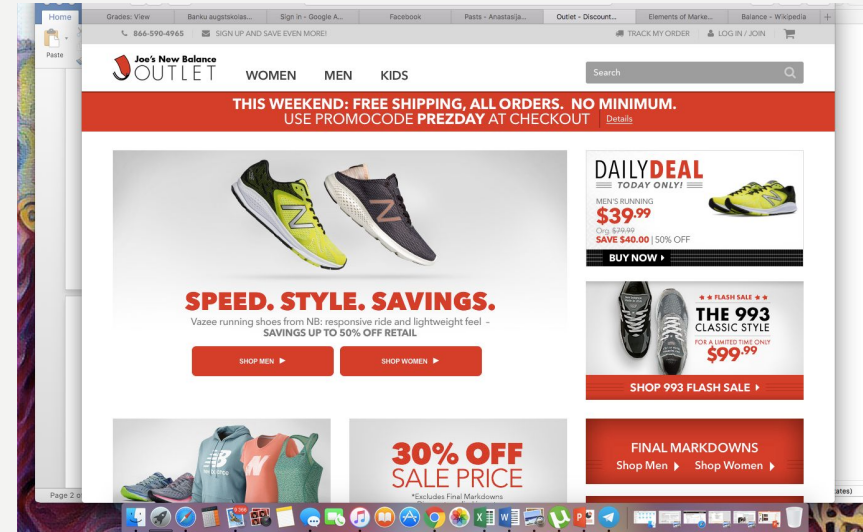

New Balance

new balance

Formerly called	New Balance Arch Support Company
Type	Private
Industry	Footwear
Founded	1906; 111 years ago
Founder	William J. Riley
Headquarters	Boston , USA
Website	newbalance.com
Products	Athletic shoes , shoes , apparel , Cricket bats , sportswear , sports equipment
Revenue	US\$3.7 billion
Number of employees	5,000 worldwide

Product Elements

Place and Time

Price

New Balance 711v2 Heathered
\$64.99 - \$79.99

Fresh Foam 1080
\$129.99 (~~reg. \$149.99~~)

New Balance 940v2
\$99.99 (~~reg. \$119.99~~)

New Balance 811 Print Trainer
\$59.99 (~~reg. \$74.99~~)