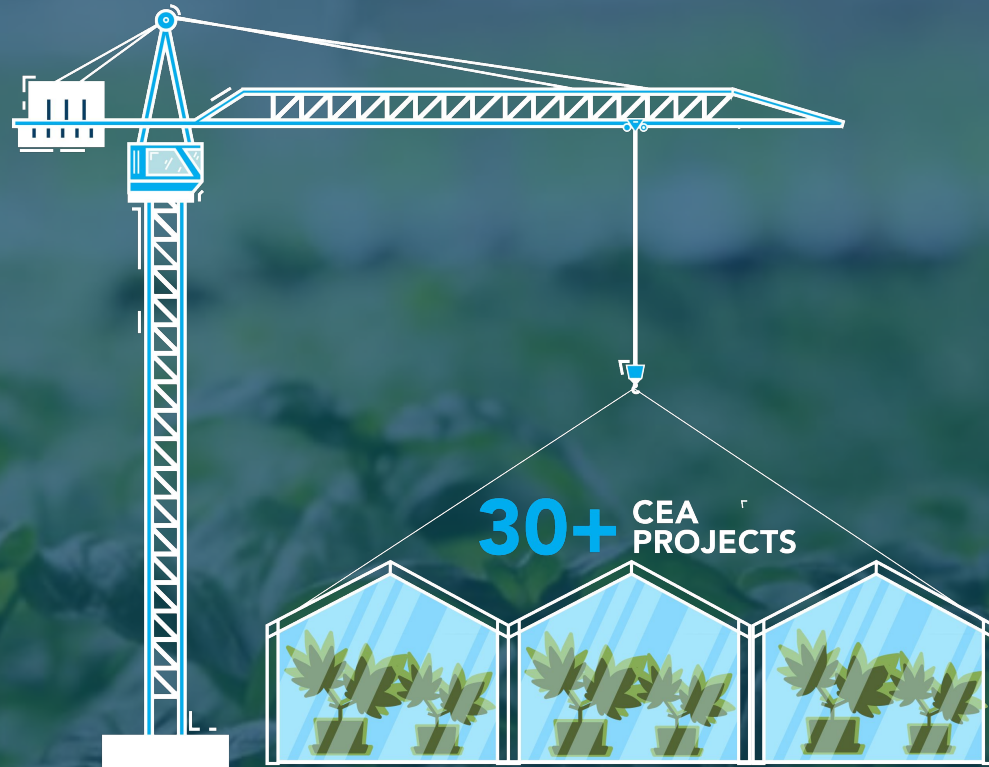

Map: Stats animate in with map as it populates with project dots and drop pins. Whip pan transition to next slide

Project Experience: Crane animates up and extends arm. The pulley lowers to the ground and pulls up the greenhouse graphic and stat