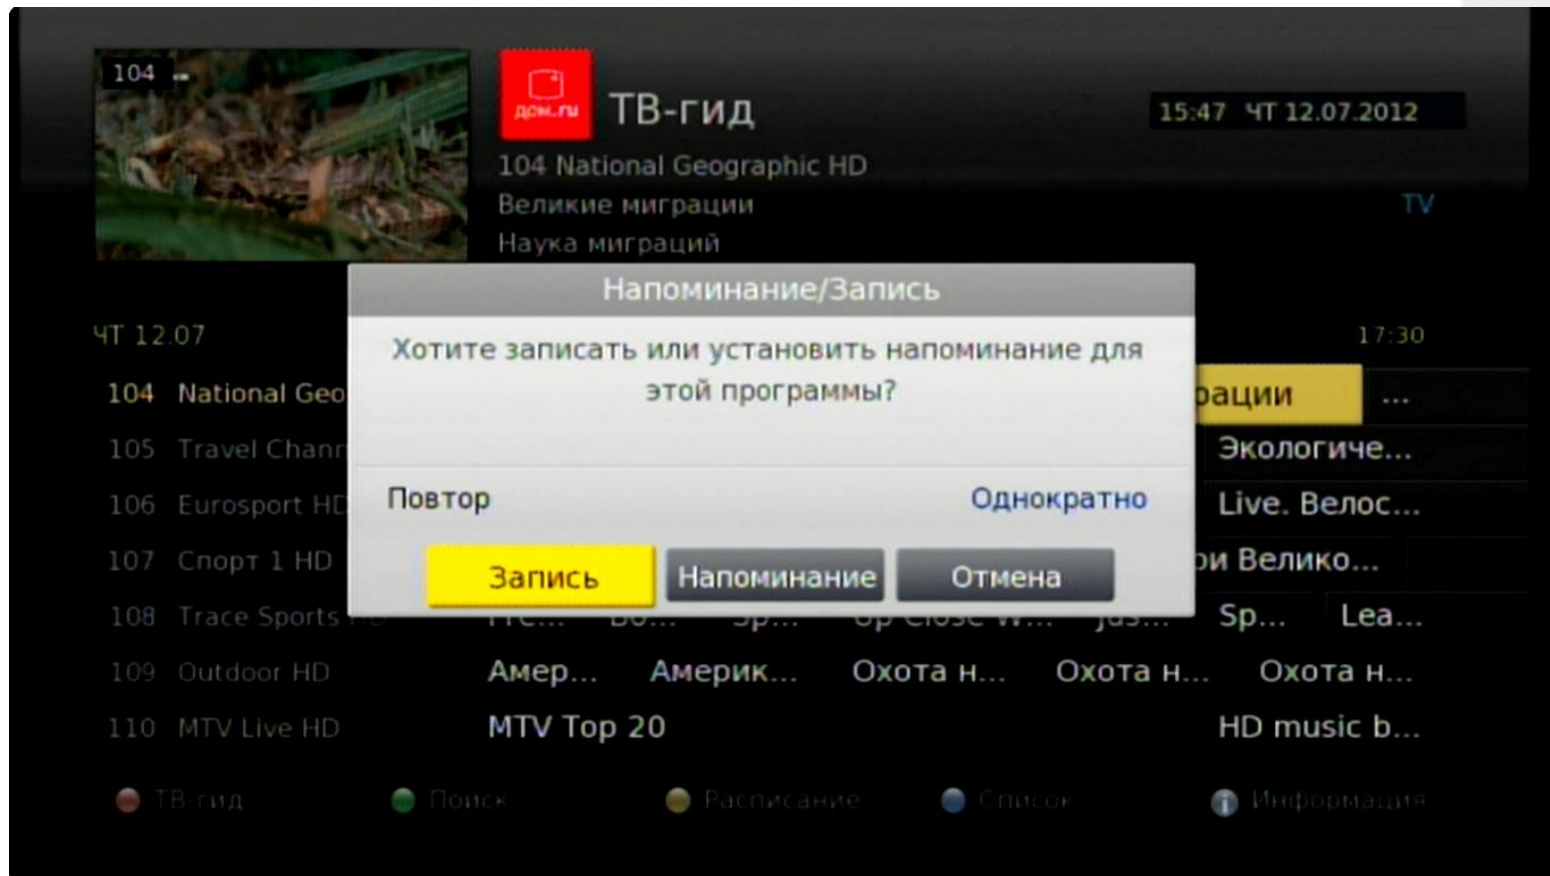

СЕРВИС «ЗАПИСЬ ЭФИРА»

- Возможность записи программ. Возможна запись по расписанию или запись текущего момента. Также можно просматривать один канал во время записи другого канала (если эти каналы вещаются на одной частоте).
- Данная функция доступна при подключенном USB-накопителе.