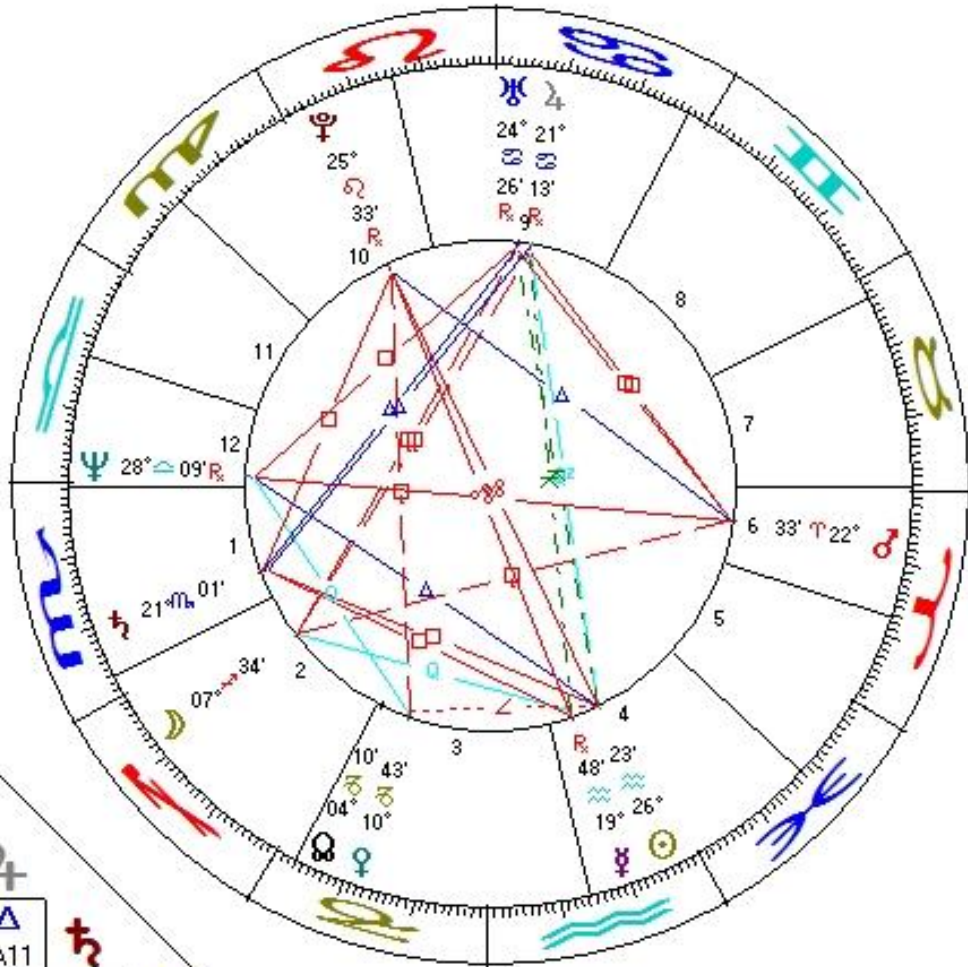

Khlebuscheva Irina
Female Chart

Feb 16 1955, Wed
0:30 am USZ3 -4:00
Gorky, Russia
56°N20' 044°E00'
Geocentric
Tropical
Placidus
True Node