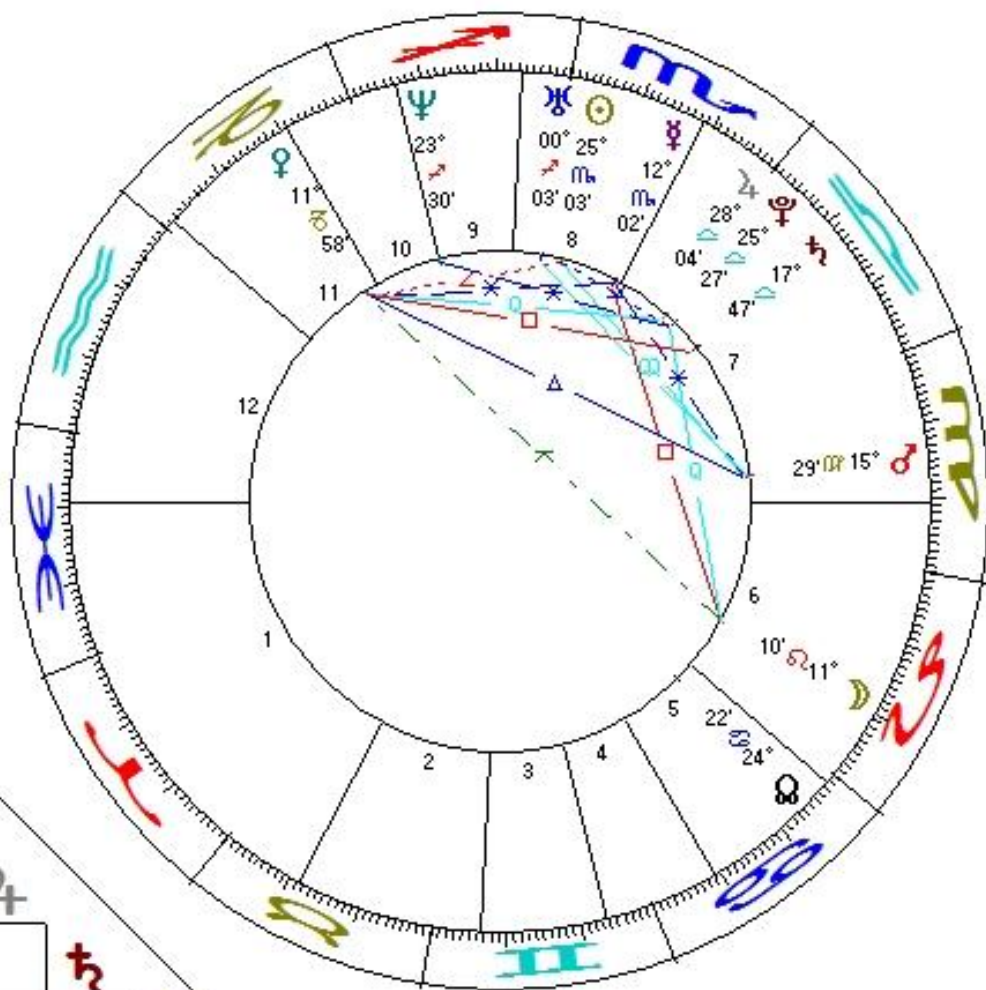

Pimenova Anna
Female Chart

Nov 17 1981, Tue
3:00 pm BAT -3:00
Daugavpils, Latvia
55°N53' 026"E32'

Geocentric
Tropical
Placidus
True Node

	0A52							0S04			
	0A48	1A55	0S04								
		2A25	3A26	3A30							
					1S54						
					5A48						
						2A34					
		5A00									
		2A16									
		0A24				2S36	7A39		1S57		
						3S42					
		0S41						5S41	0A51	1S05