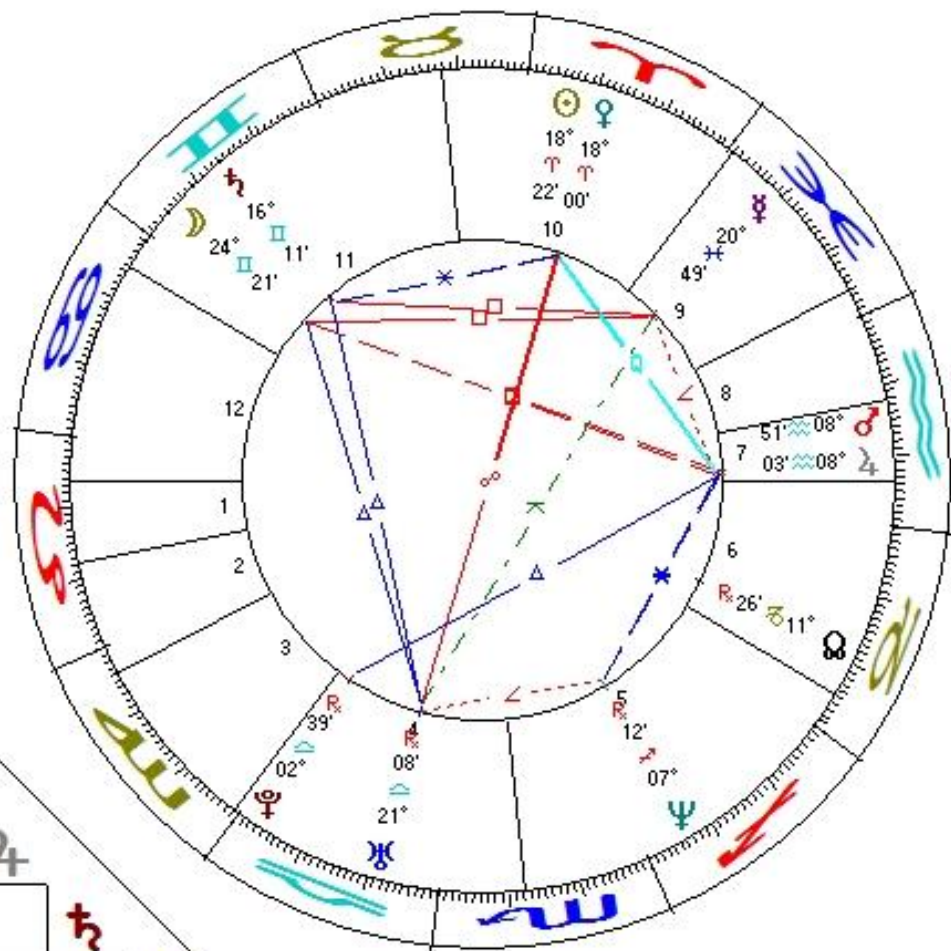

Tudvaseva Elena
Female Chart

Apr 8 1973, Sun
11:35 am BAT -3:00
Shuya > Suja, Russia
61°N55' 034"E12'
Geocentric
Tropical
Placidus
True Node

☾									
☉	☉								
♀	♀								
♂	♂								
♃	♃	♃	♃	♃	♃				
♄	♄	♄	♄	♄	♄				
♅	♅	♅	♅	♅	♅				
♆	♆	♆	♆	♆	♆				
♇	♇	♇	♇	♇	♇				
♈	♈	♈	♈	♈	♈