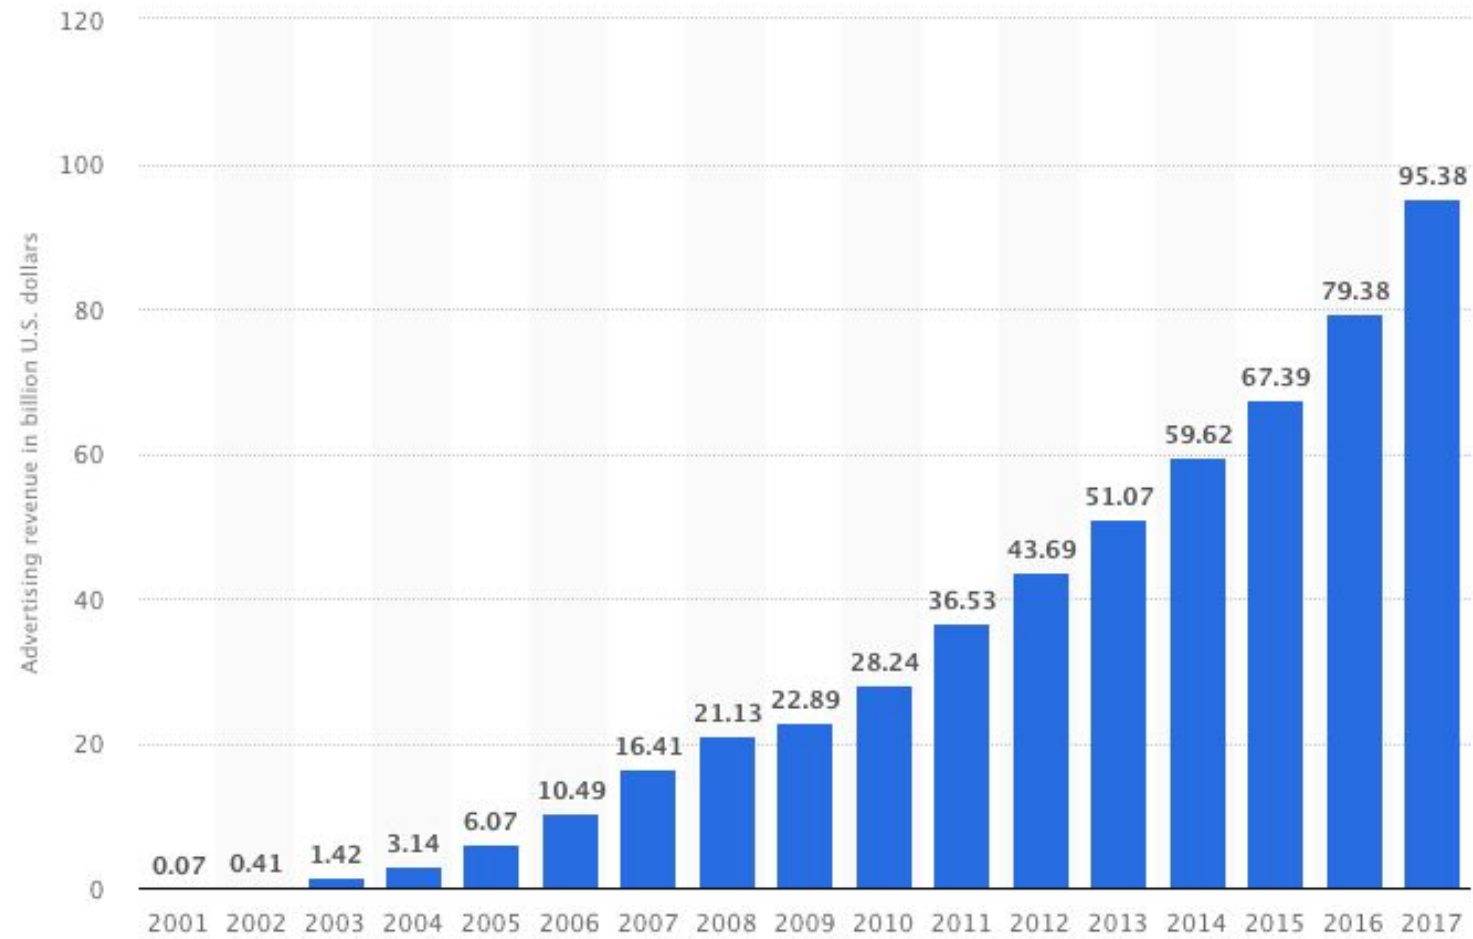

Google's revenue in billions of dollars