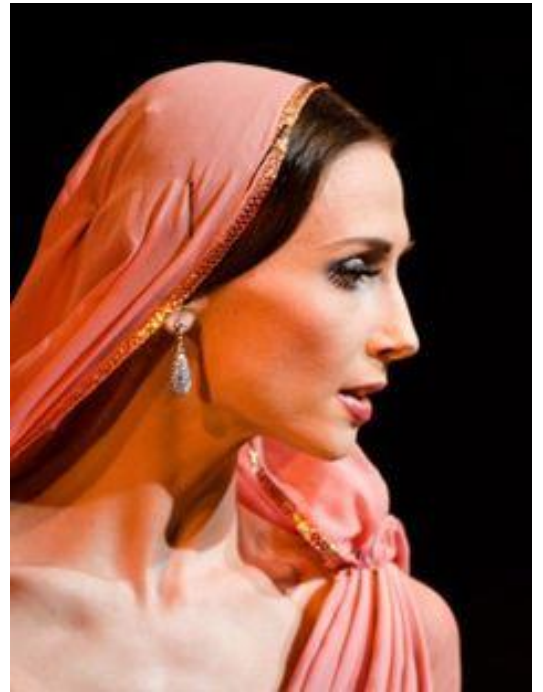

# QC and her BD

2019

A man with dark hair and a flower crown is wearing a white, short-sleeved, low-cut dress. He is pointing his right index finger upwards and has a 'shh' gesture on his lips. The background is dark with blurred lights.

THE  
BRIGHT STREAM