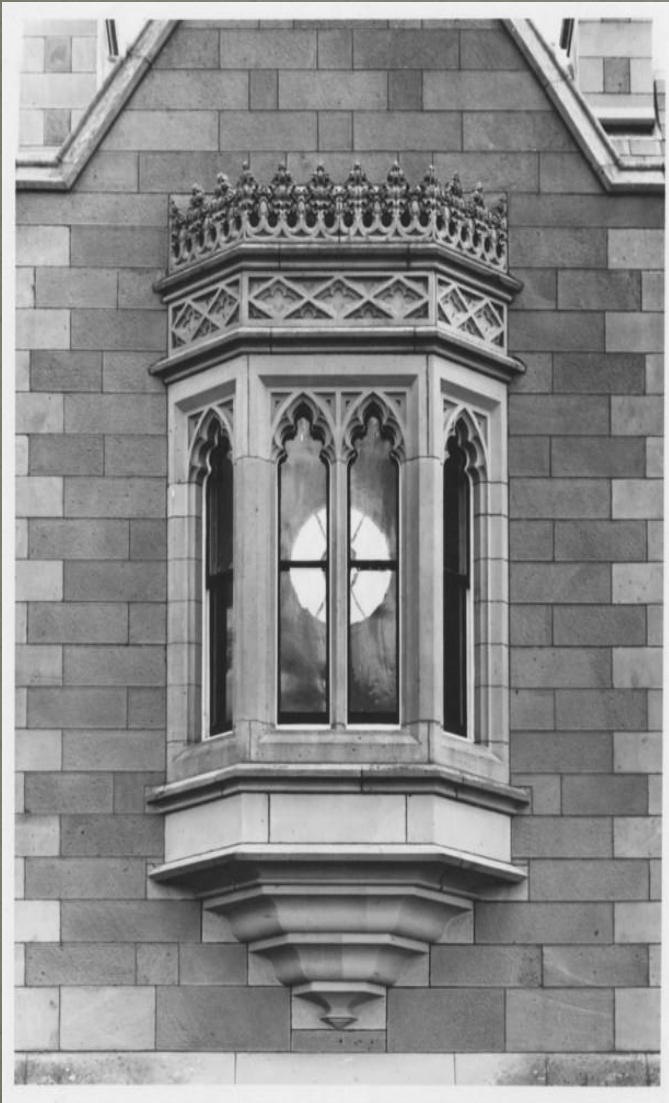

Oriel window – эркерное окно