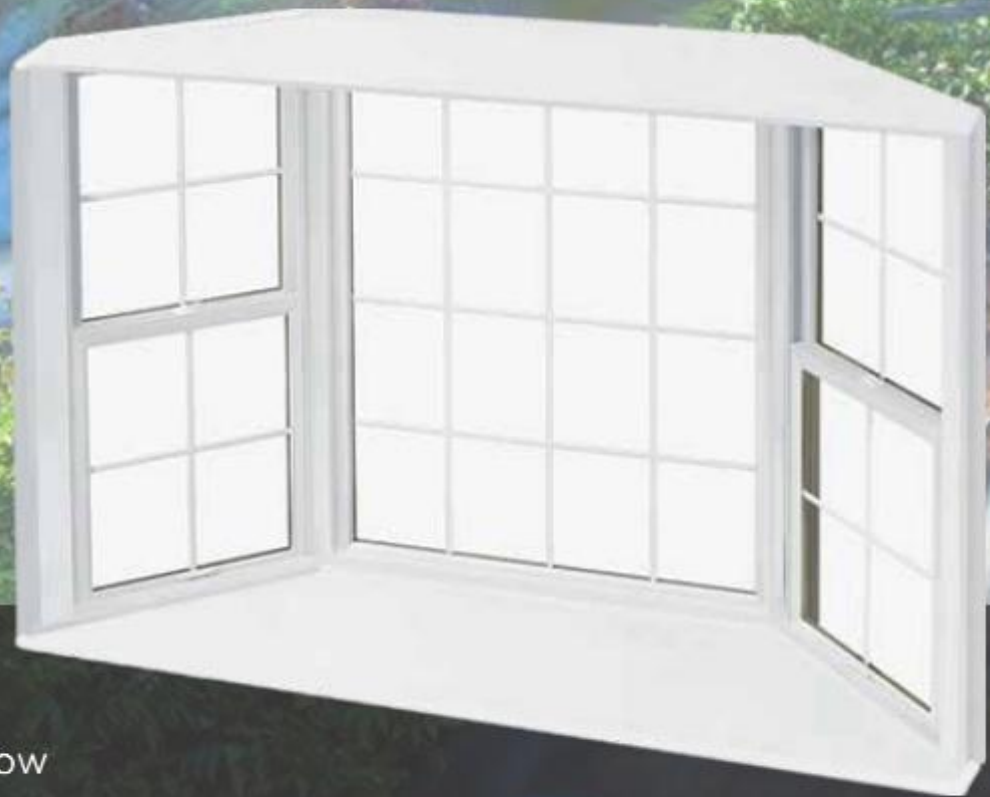

Bay Window

Angled around center window

Angular design using casement or double-hang windows

Provides exceptional ventilation and light to rooms