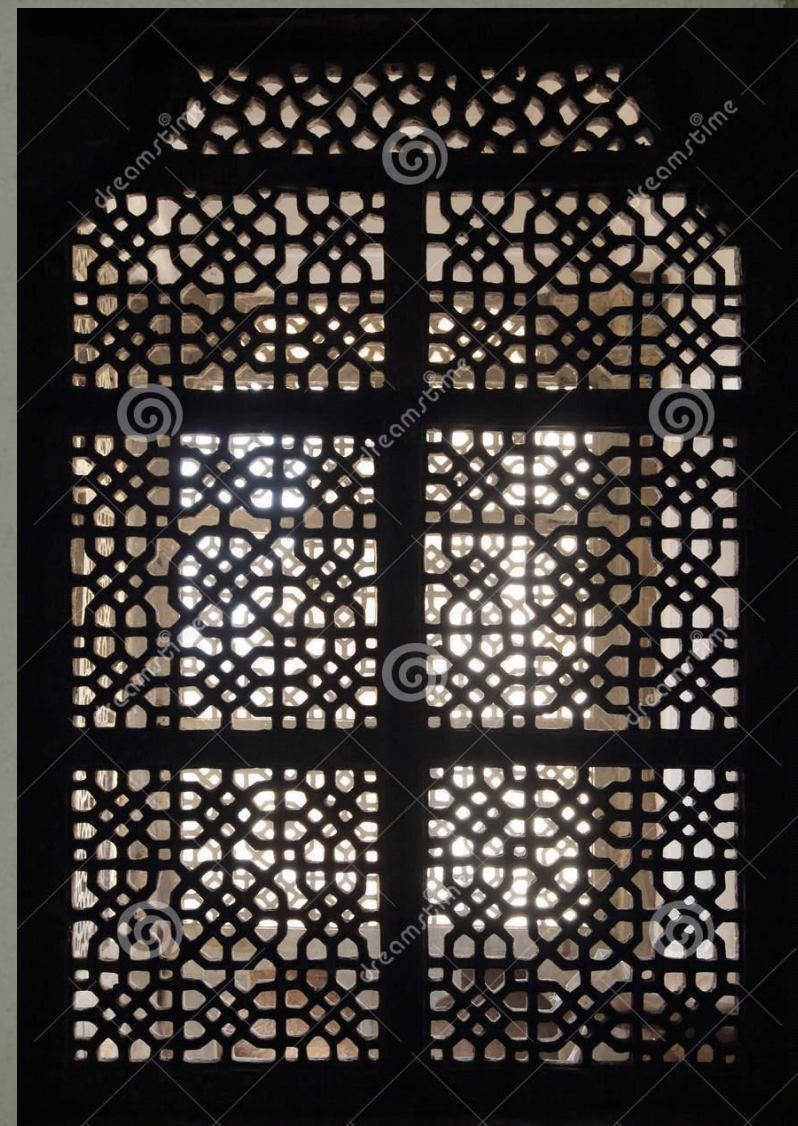

# Louvered window (жалюзийное окно)

A louvered window is a window blind with horizontal slats that are angled to admit light and air, but to keep out rain, direct sunshine, and noise. The angle of the slats may be adjustable, usually in blinds and windows, or fixed.

# Pivoting window (vertical) – вращающееся окно (с вертикальным вращением)

- A window having a section which is pivoted near the center so that the top of the section swings in and the bottom swings out.

## Casement

Hinged on one side allowing window to swing outward

Convenient folding handles prevent interference with screens

A practical option for window sill ledges and sitting areas where the window is frequently opened for comfort

# Awning window – окно с верхней фрамугой

Lattice window – решетчатое окно с квадратными стеклами

Lattice window – решетчатое окно с квадратными стеклами

Leaded window – решетчатое окно с ромбовидными стеклами