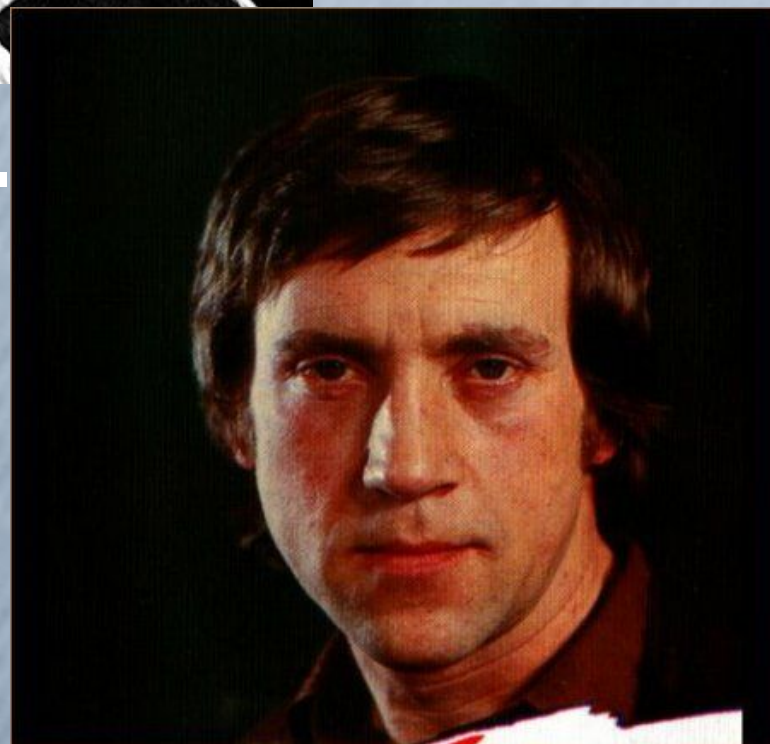

6. Назовите исполнителей.

А.

Б.

В.