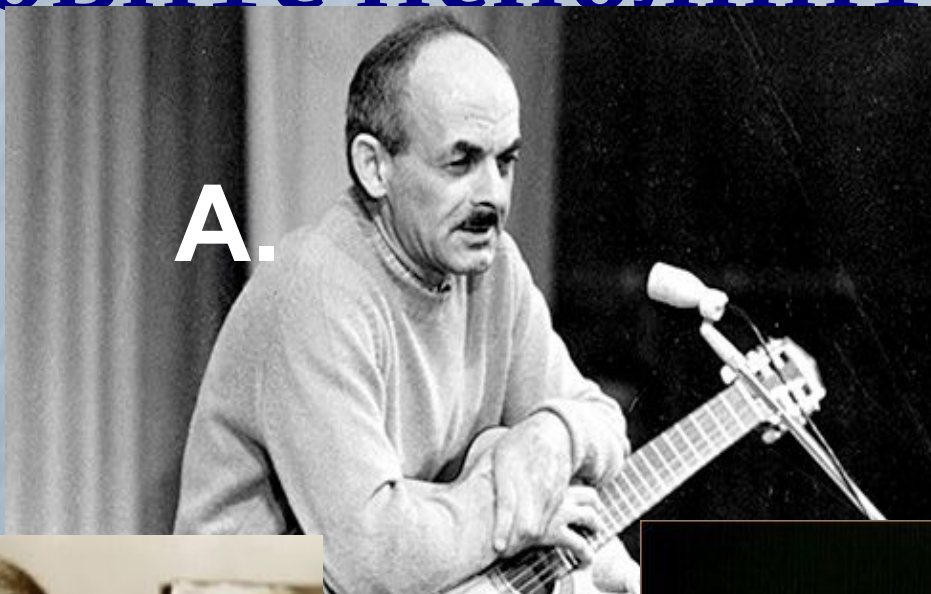

6. Назовите исполнителей.

А.