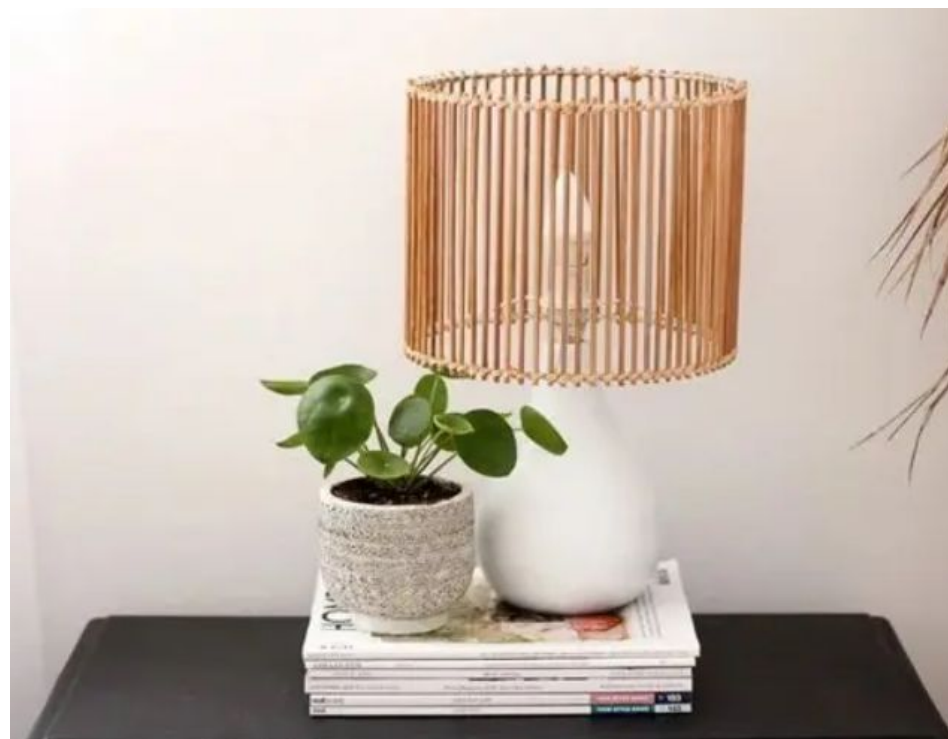

The shades and ceiling lamps are made from natural materials.

Раскрываемый
светильник

Easy geometry

Hedgehogs and balls

Birds

HOMHI

Minimalization and geometry

24cm

Лучи вращаются, свет можно направить ВНИЗ!

Pendant lamp

Brass braided wire

Brass

lamp holder : E14
glass ball color white
wire color : brass
glass ball diameter 15CM
wire cord 200CM | adjustable short

Small LED ceiling lamps

Expansion of a well-selling range

Rolo

Florence

Fiuggi

Spoleto

Trampoli

Простота под дерево +

New features