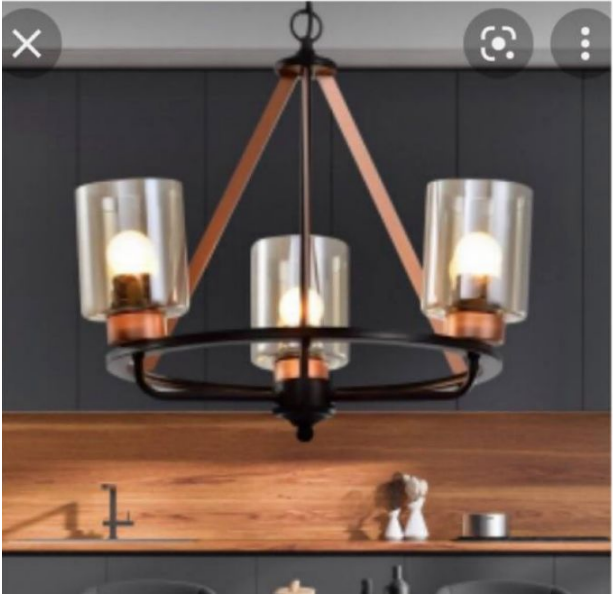

The shades and ceiling lamps are made from natural materials.

Раскрываемый
светильник

Easy geometry

Hedgehogs and balls

Birds

HOMHI

Minimalization and geometry

24cm

Лучи вращаются, свет можно направить ВНИЗ!

Pendant lamp

Brass braided wire

Brass

lamp holder : E14
glass ball color white
wire color : brass
glass ball diameter 15CM
wire cord 200CM | adjustable short

Small LED ceiling lamps

Expansion of a well-selling range

Rolo

Florence

Fiuggi

Spoleto

Trampoli

Простота под дерево +

New features