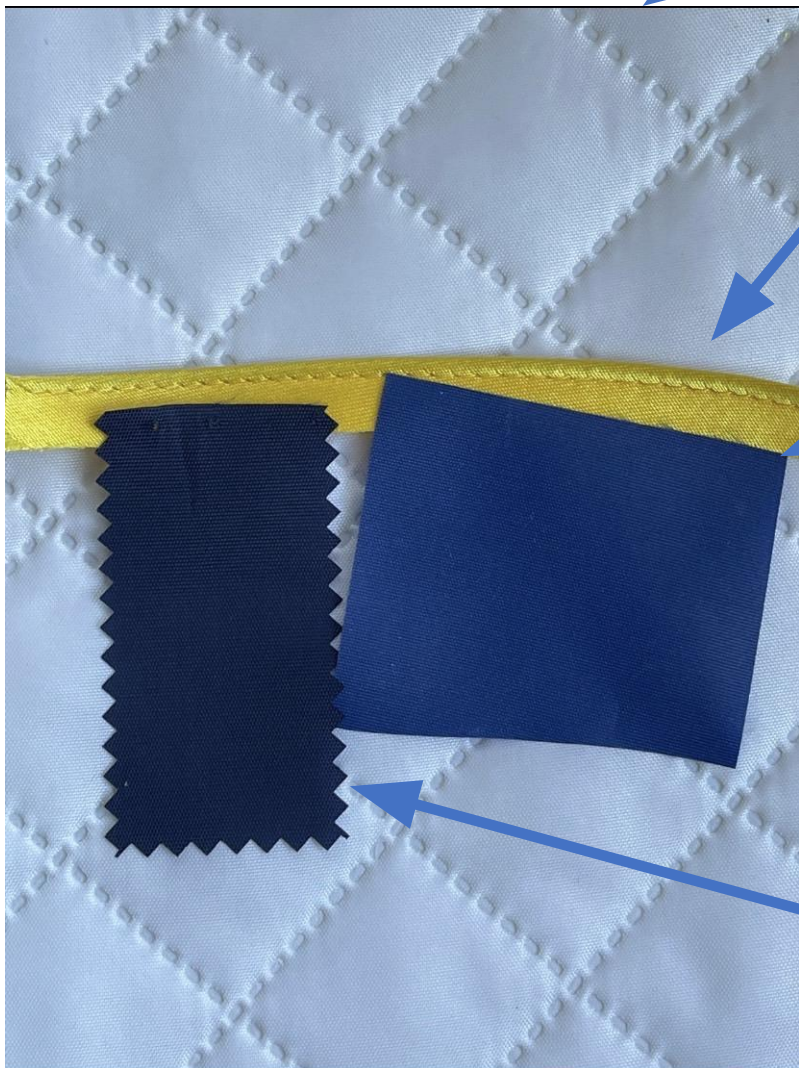

ベースはこの白色

この黄色も使用しない。使用するのは白とネイビーのみ

サンプルのスカート部分で使ったこの青色は使わない

スカート部分にはこのネイビーを採用