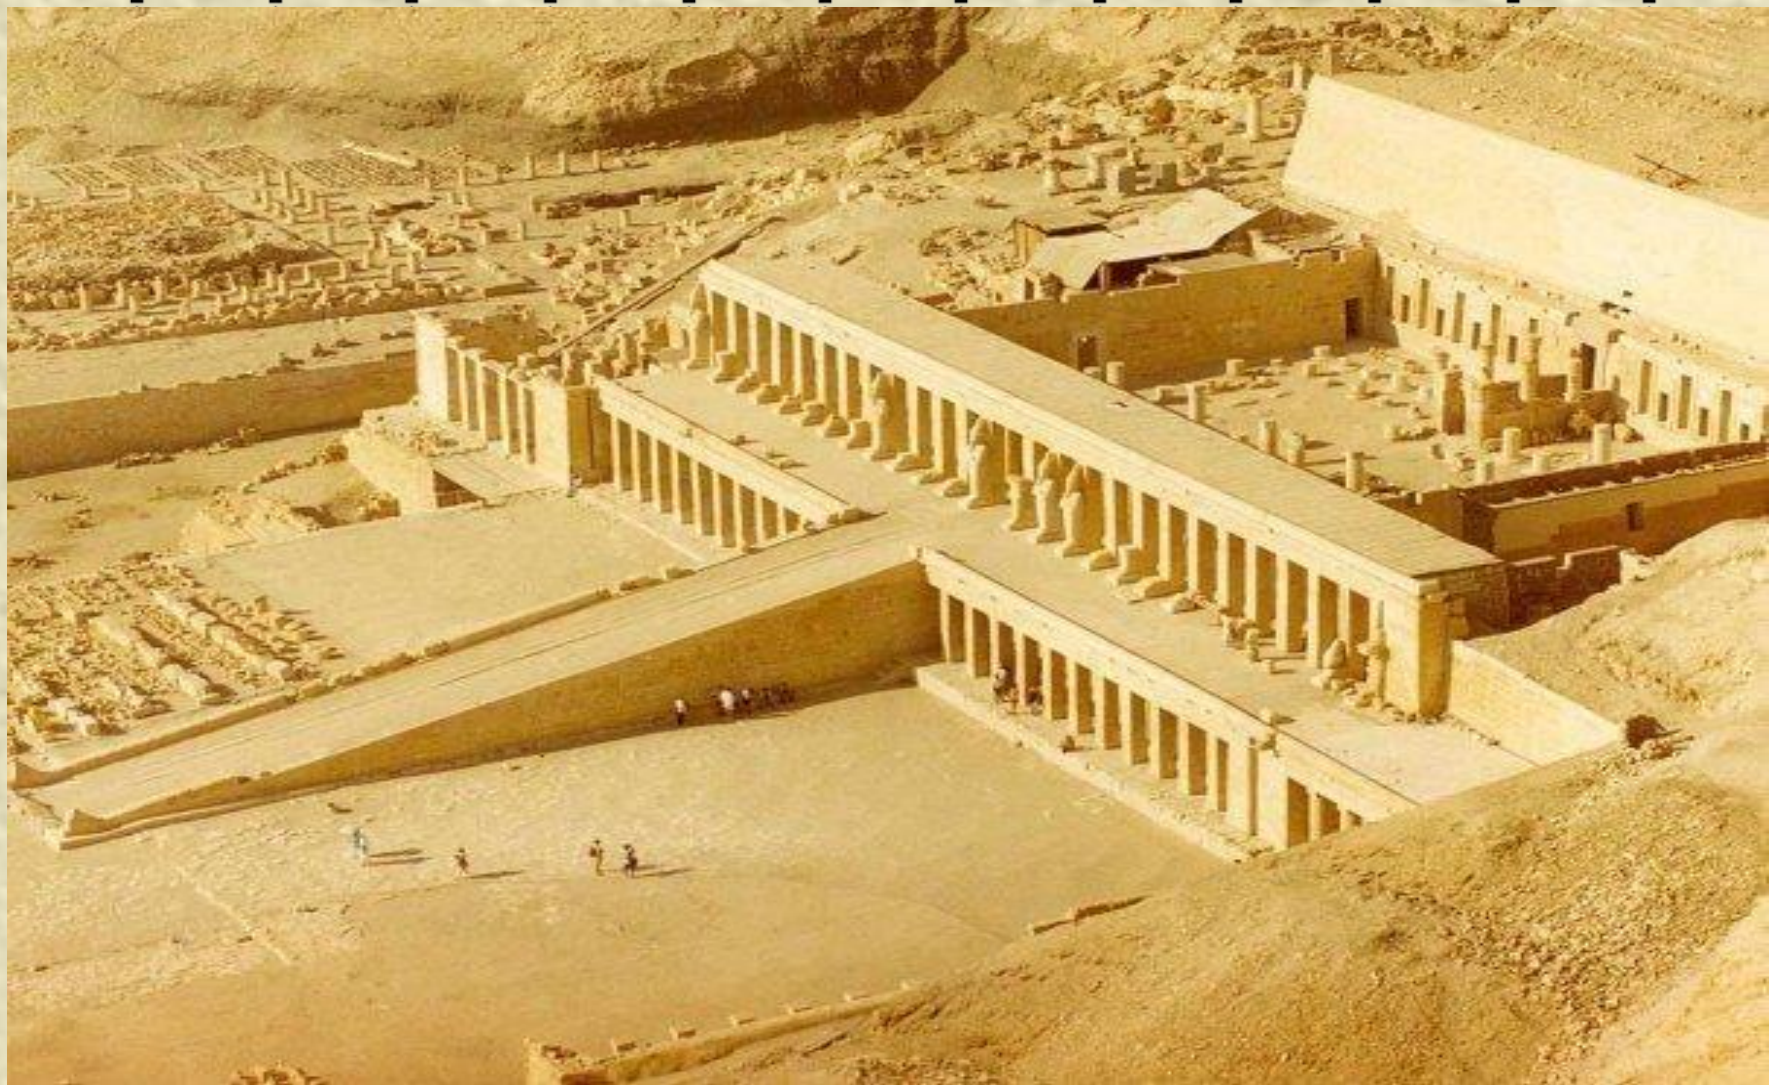

ГРОБНИЦА ХАТШЕПСУТ