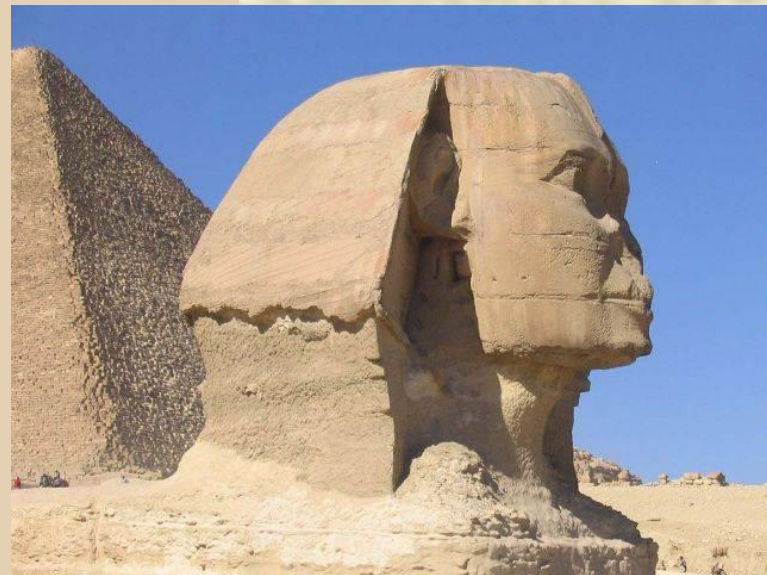

Пропорции комплекса больших пирамид в Гизе