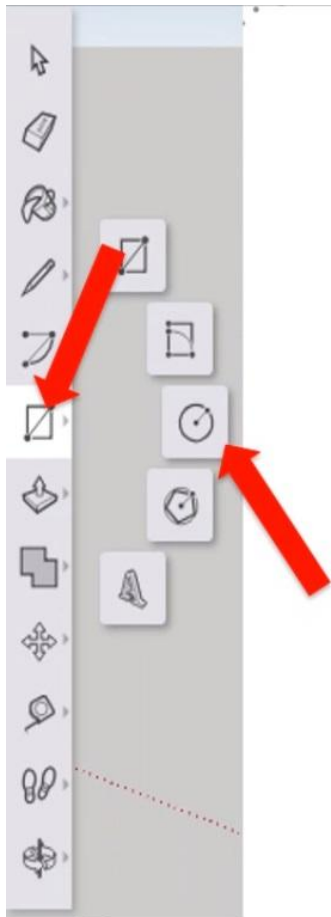

Рисуем пушки

28