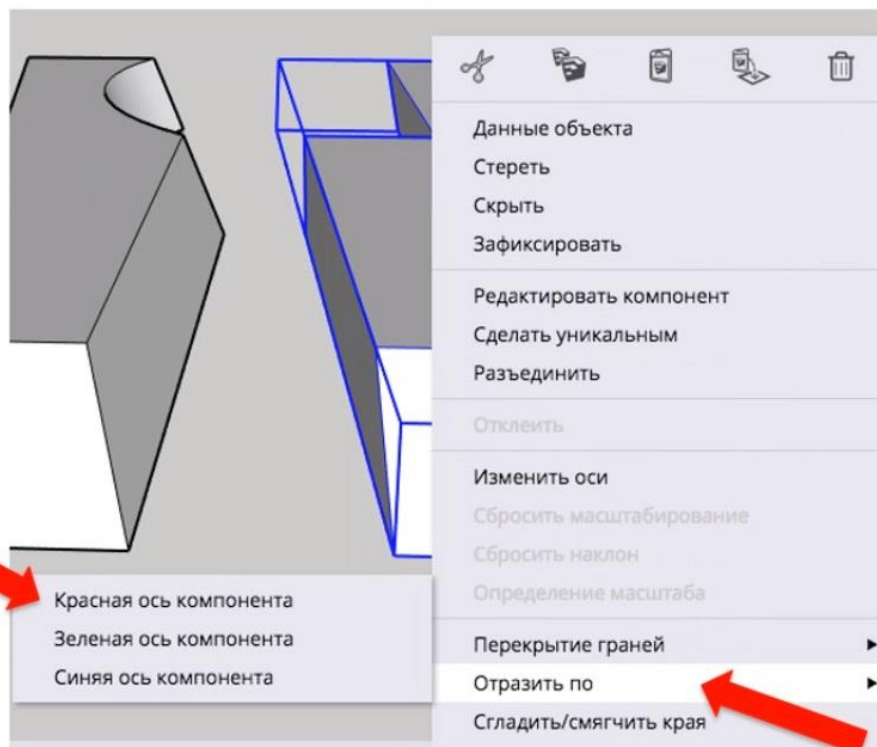

Рисуем корпус

16