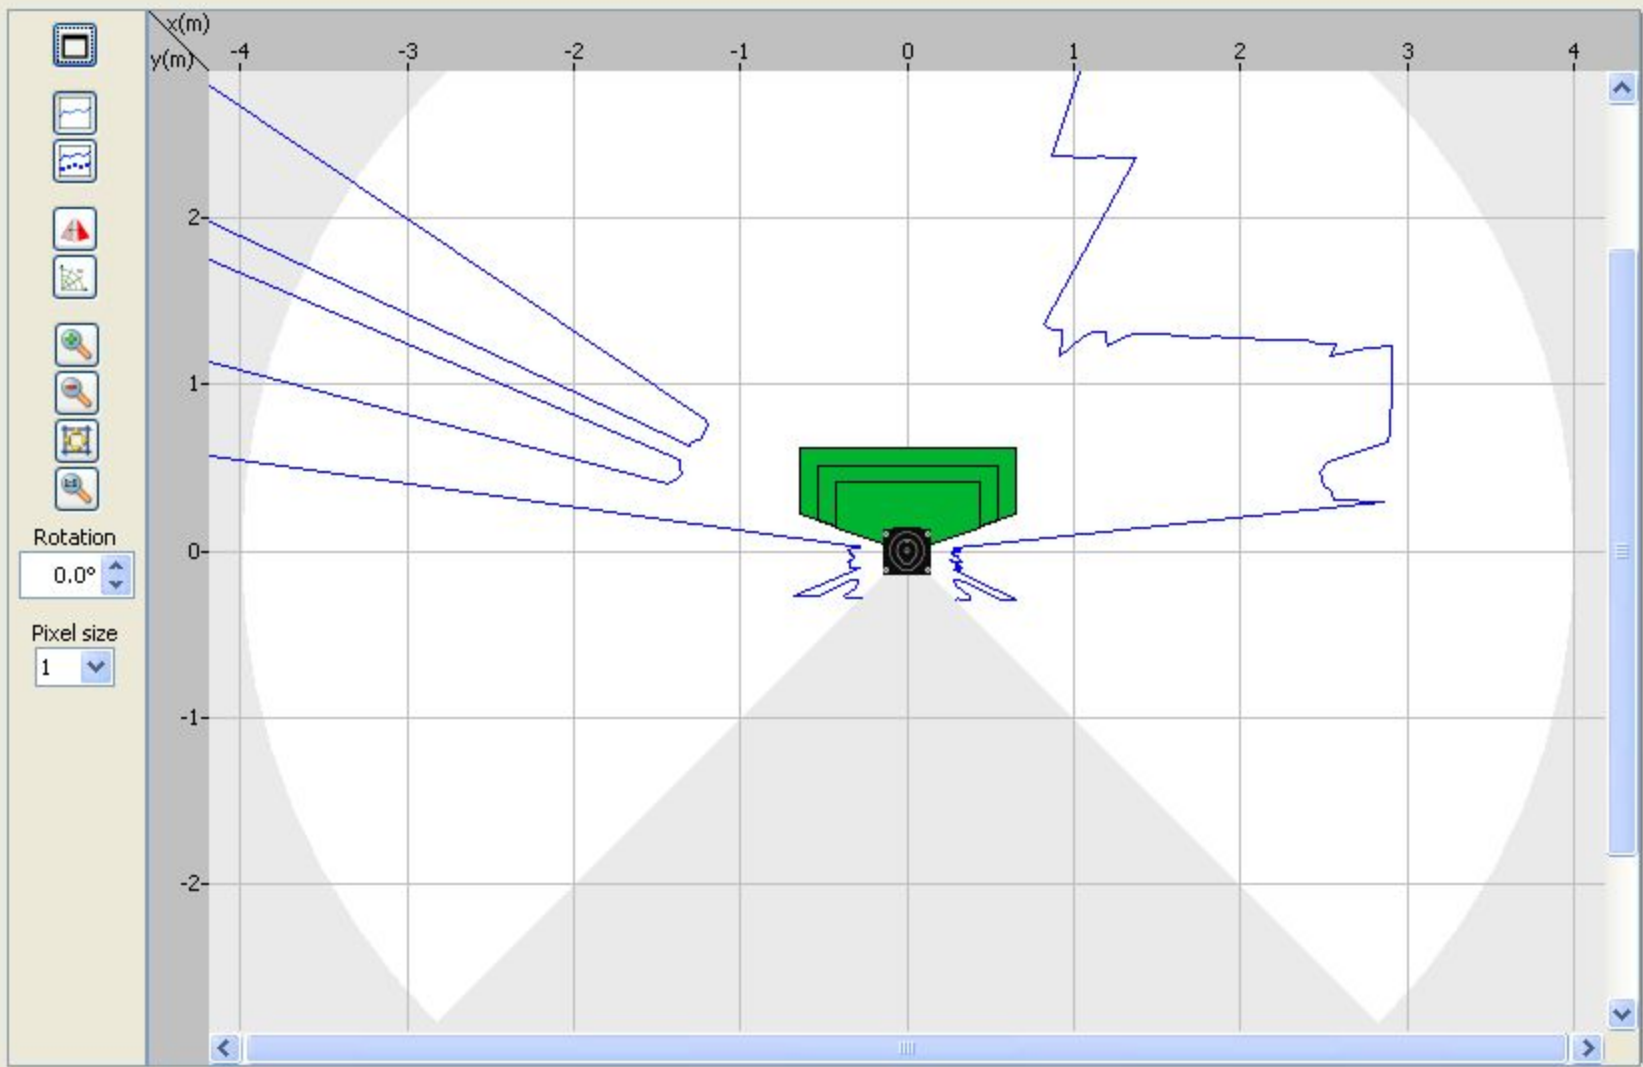

Field Evaluation Monitor **Field**

Field monitor

Rotation
0.0°

Pixel size
1

Inputs

Device
1

Outputs

Device
1 9
3 25

Evaluation Case

Coordinate

State