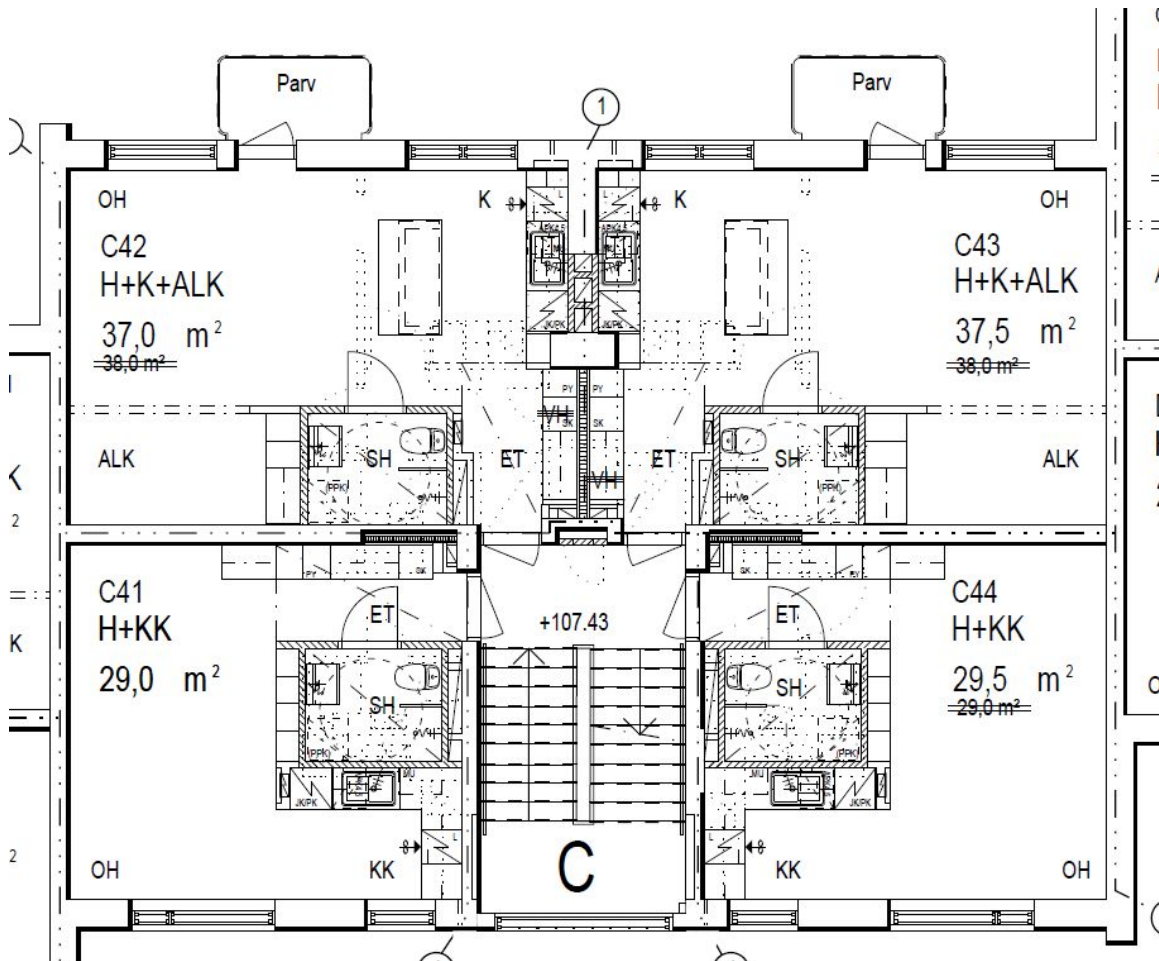

Mustanlahdenkatu 13, Tampere – Visualization Brief

Floor plans

- There are 4 different floorplans. All the apartments copy these four floor plan.

Bohemian + friend of music

- A guitar enthusiastic fan
- Interior style and mood like in the image
- Bohemian theme: On the wall a poster/painting with playing notes