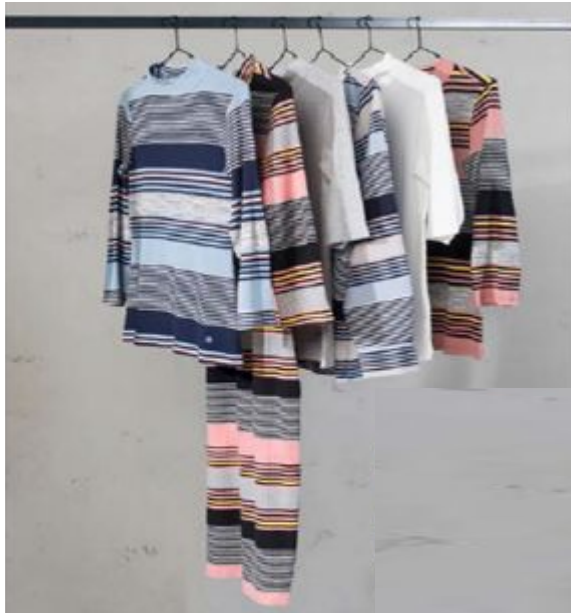

ТРЕНДЫ

1. РАЗНОЦВЕТНАЯ ПОЛОСКА

ВЕЩИ

2. МЯГКИЕ, УЮТНЫЕ