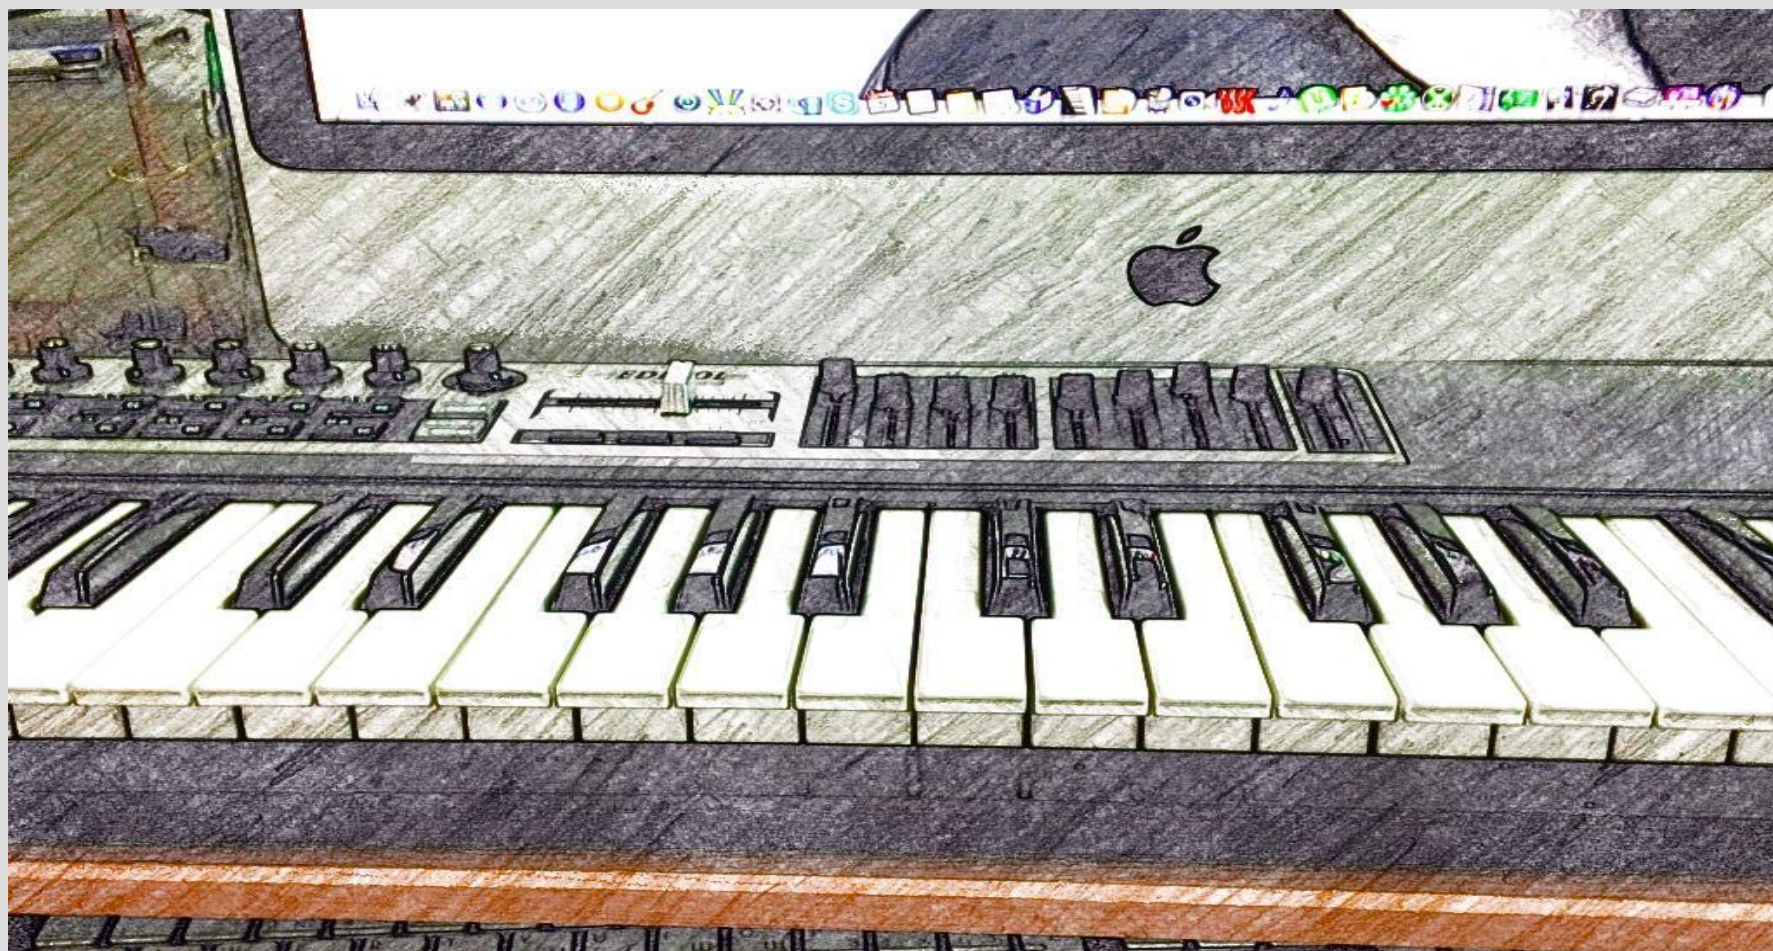

ПОРТФОЛИО
Головченко Анатолия Александровича
музыкального редактора студии звукозаписи