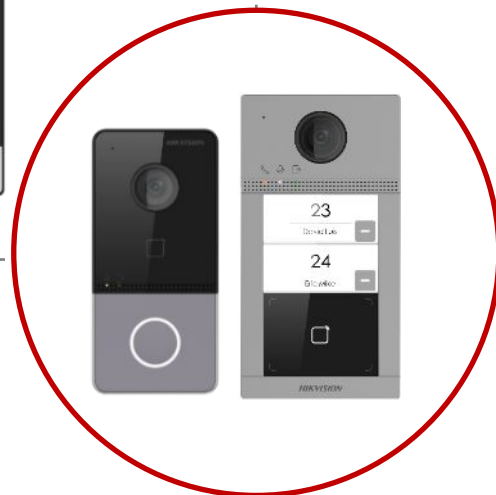

Широкий угол обзора