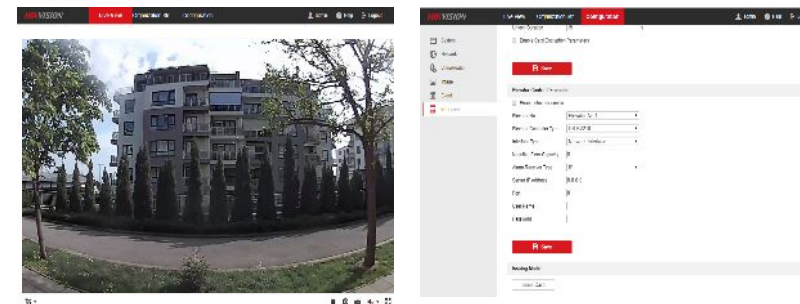

Широкий угол обзора