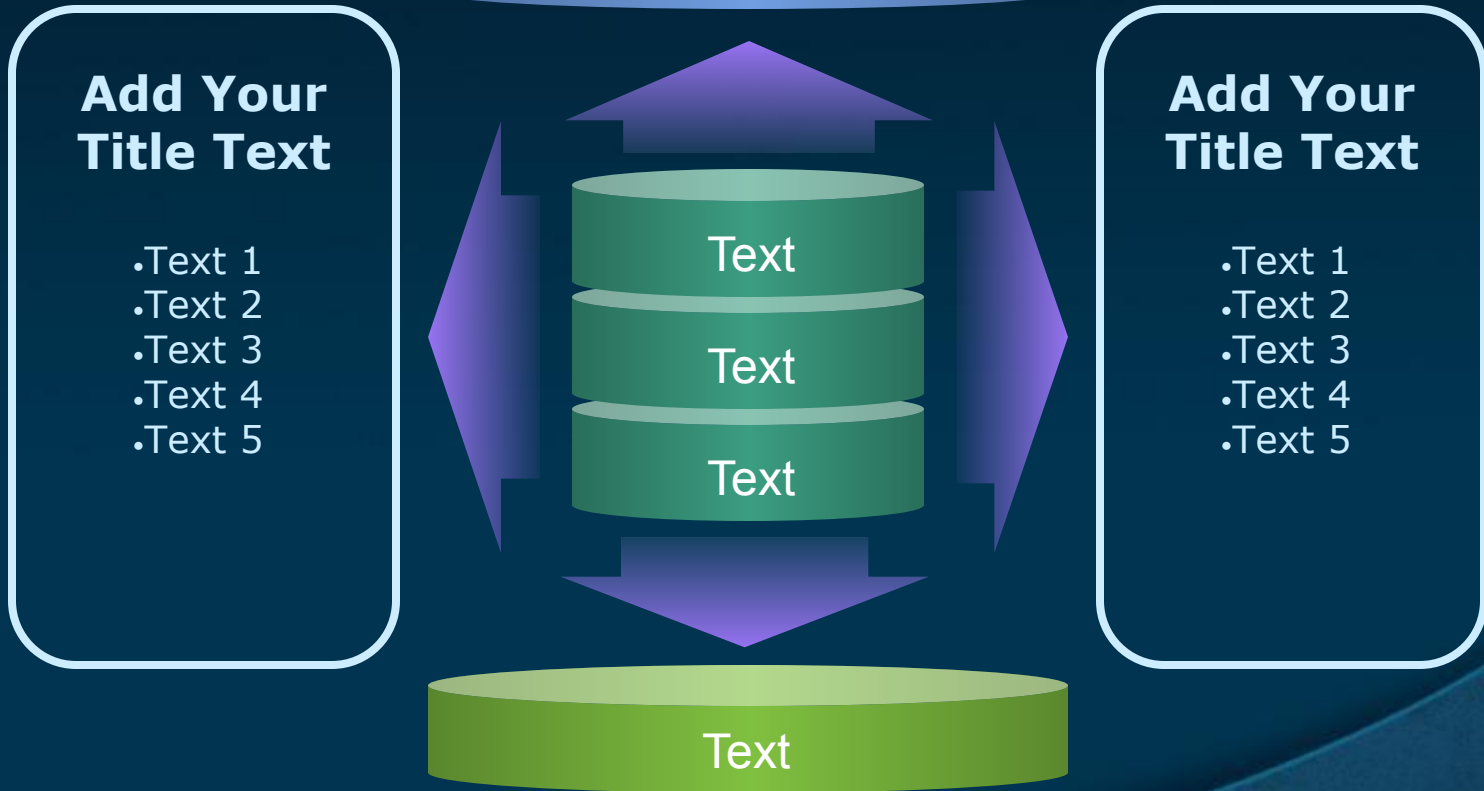

LOGO

Diagram

Title

Add your text

ThemeGallery

is a Design Digital
Content & Contents
mall developed by
Guild Design Inc.

ThemeGallery

is a Design Digital
Content & Contents
mall developed by
Guild Design Inc.

Cycle Diagram

Add Your Text

Diagram

Diagram

Add Your Text

Diagram

Diagram

Add Your Text