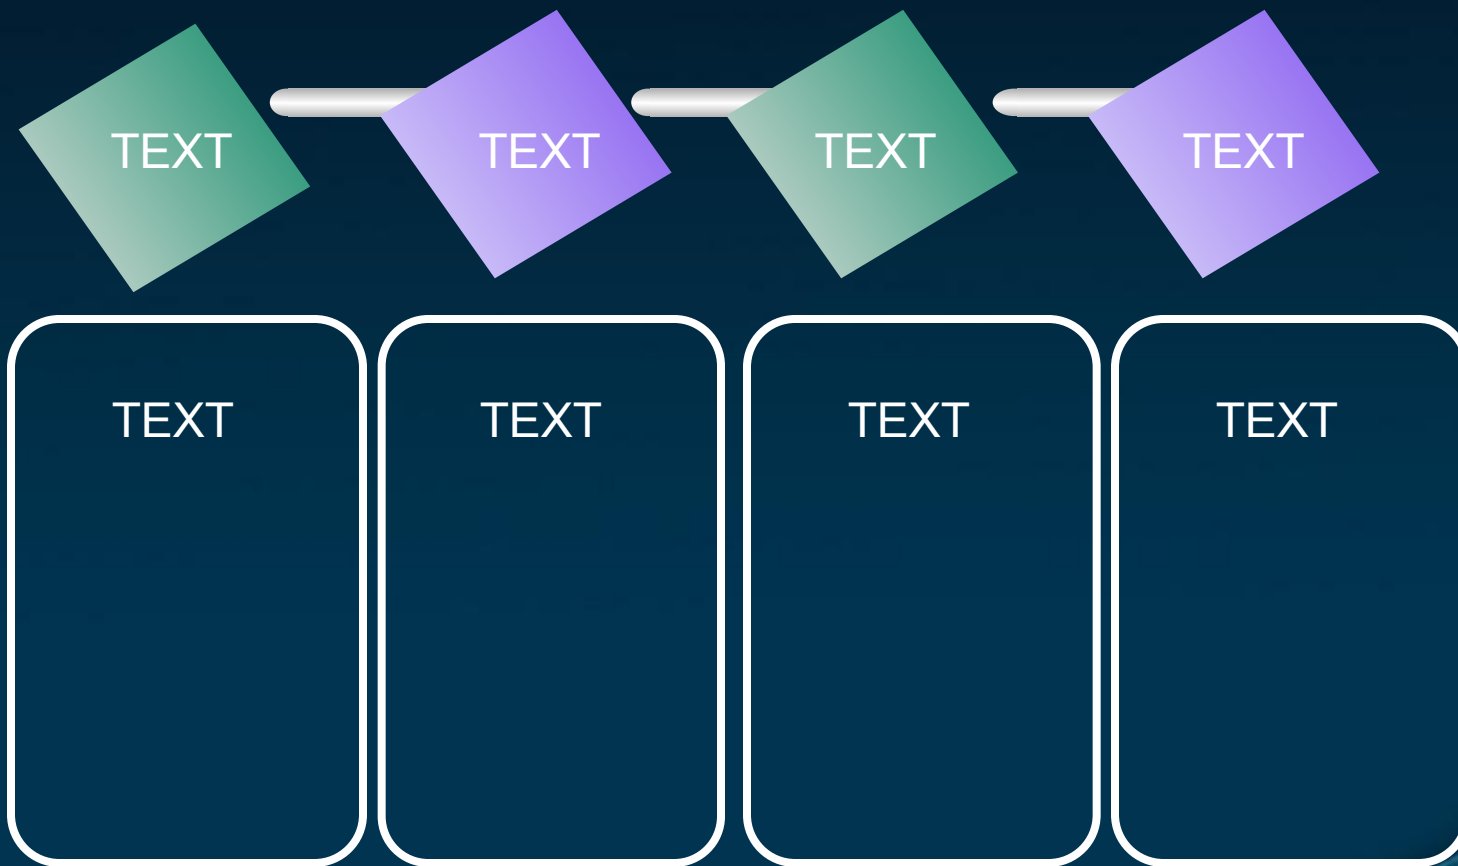

A circular node with a white center and a dark grey border, connected to a horizontal line. Below it are two light blue ribbons with the text 'Your Text' written on them.

Your Text
Your Text

A circular node with a white center and a dark grey border, connected to a horizontal line. Below it are two light blue ribbons with the text 'Your Text' written on them.

Your Text
Your Text

A circular node with a white center and a blue border, connected to a horizontal line. Below it are two blue ribbons with the text 'Your Text' written on them.

LOGO

www.themegallery.com

Progress Diagram

Phase 1

Phase 2

Phase 3

Block Diagram

LOGO

www.themegallery.com

Table