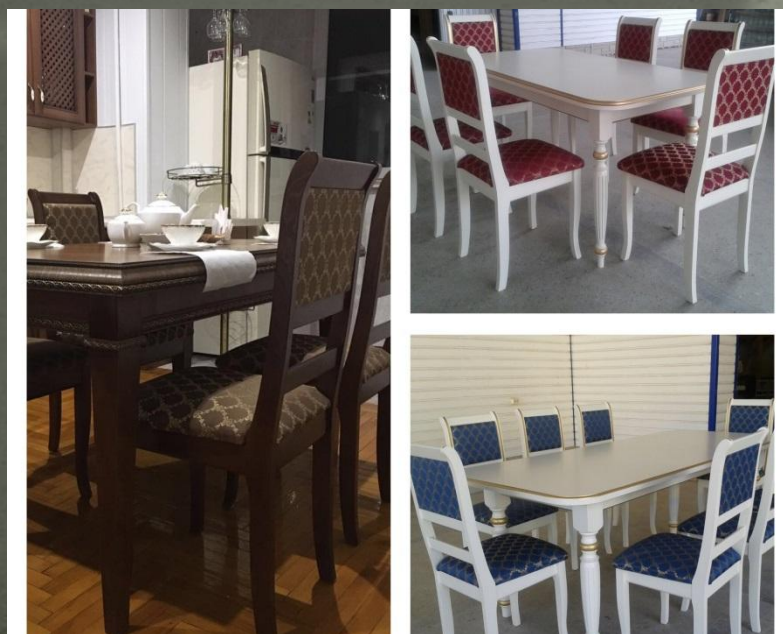

Столы и стулья «Агши».

- **Столы** стандартные и раздвижные. Различные конфигурации и вариации расцветок. Доступны вариации, покрытые белой краской и золотистой патиной. Цены варьируются в зависимости от конфигурации, цвета и размеров.

- **Стулья "Нова-2"** с мягкой спинкой. Цена 1700-1950 руб. Различные вариации расцветок и тканей. Доступны вариации, покрытые белой краской и золотистой патиной.