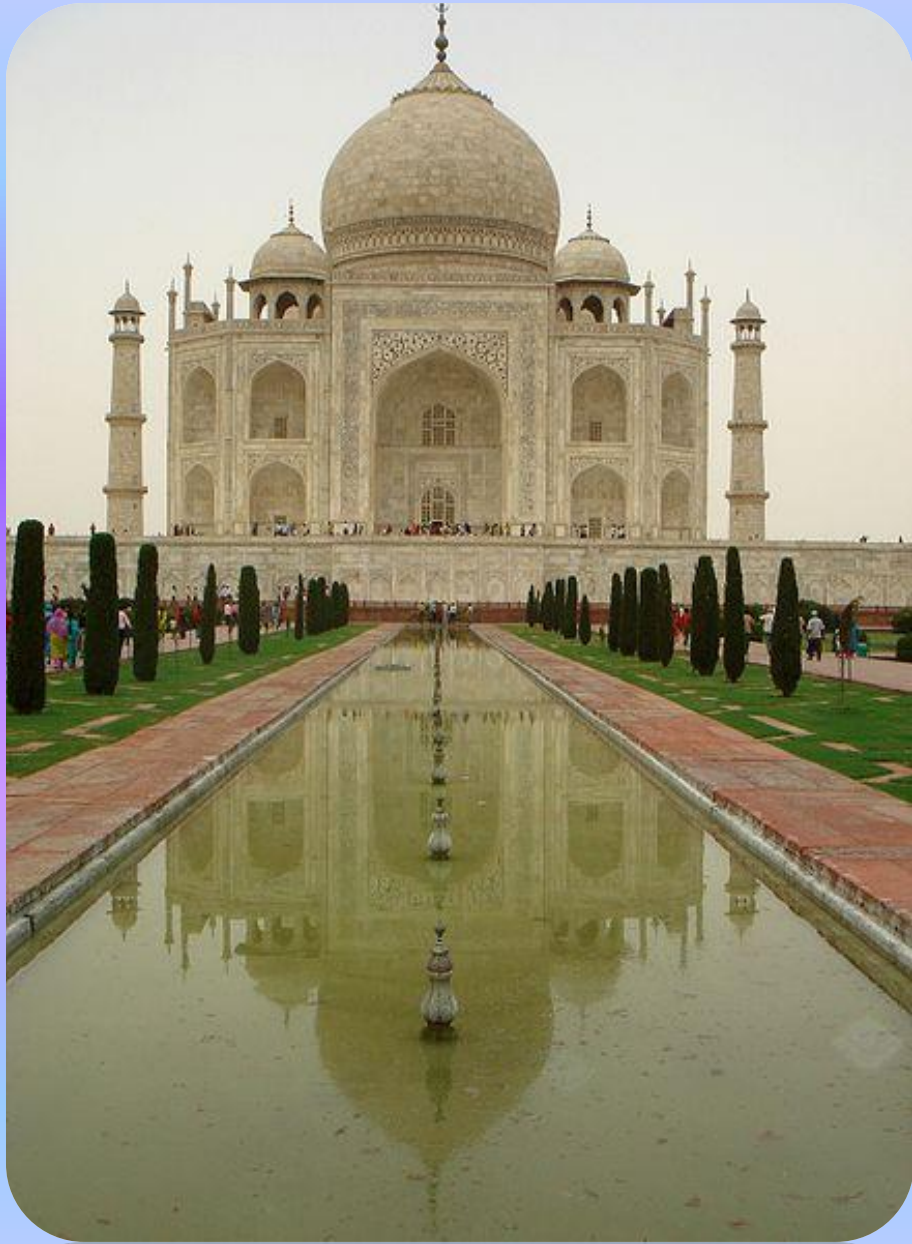

# Я

Тадж-  
Махал

# Нью-Йорк

JAZZ

Лос-

A photograph of the Hollywood sign on a hillside. The sign is made of large white letters and is set against a backdrop of green vegetation. In the background, a tall cell tower with many antennas is visible against a cloudy sky. The hillside is covered in green grass and some brown patches, suggesting a dry climate. The sky is overcast with grey clouds.