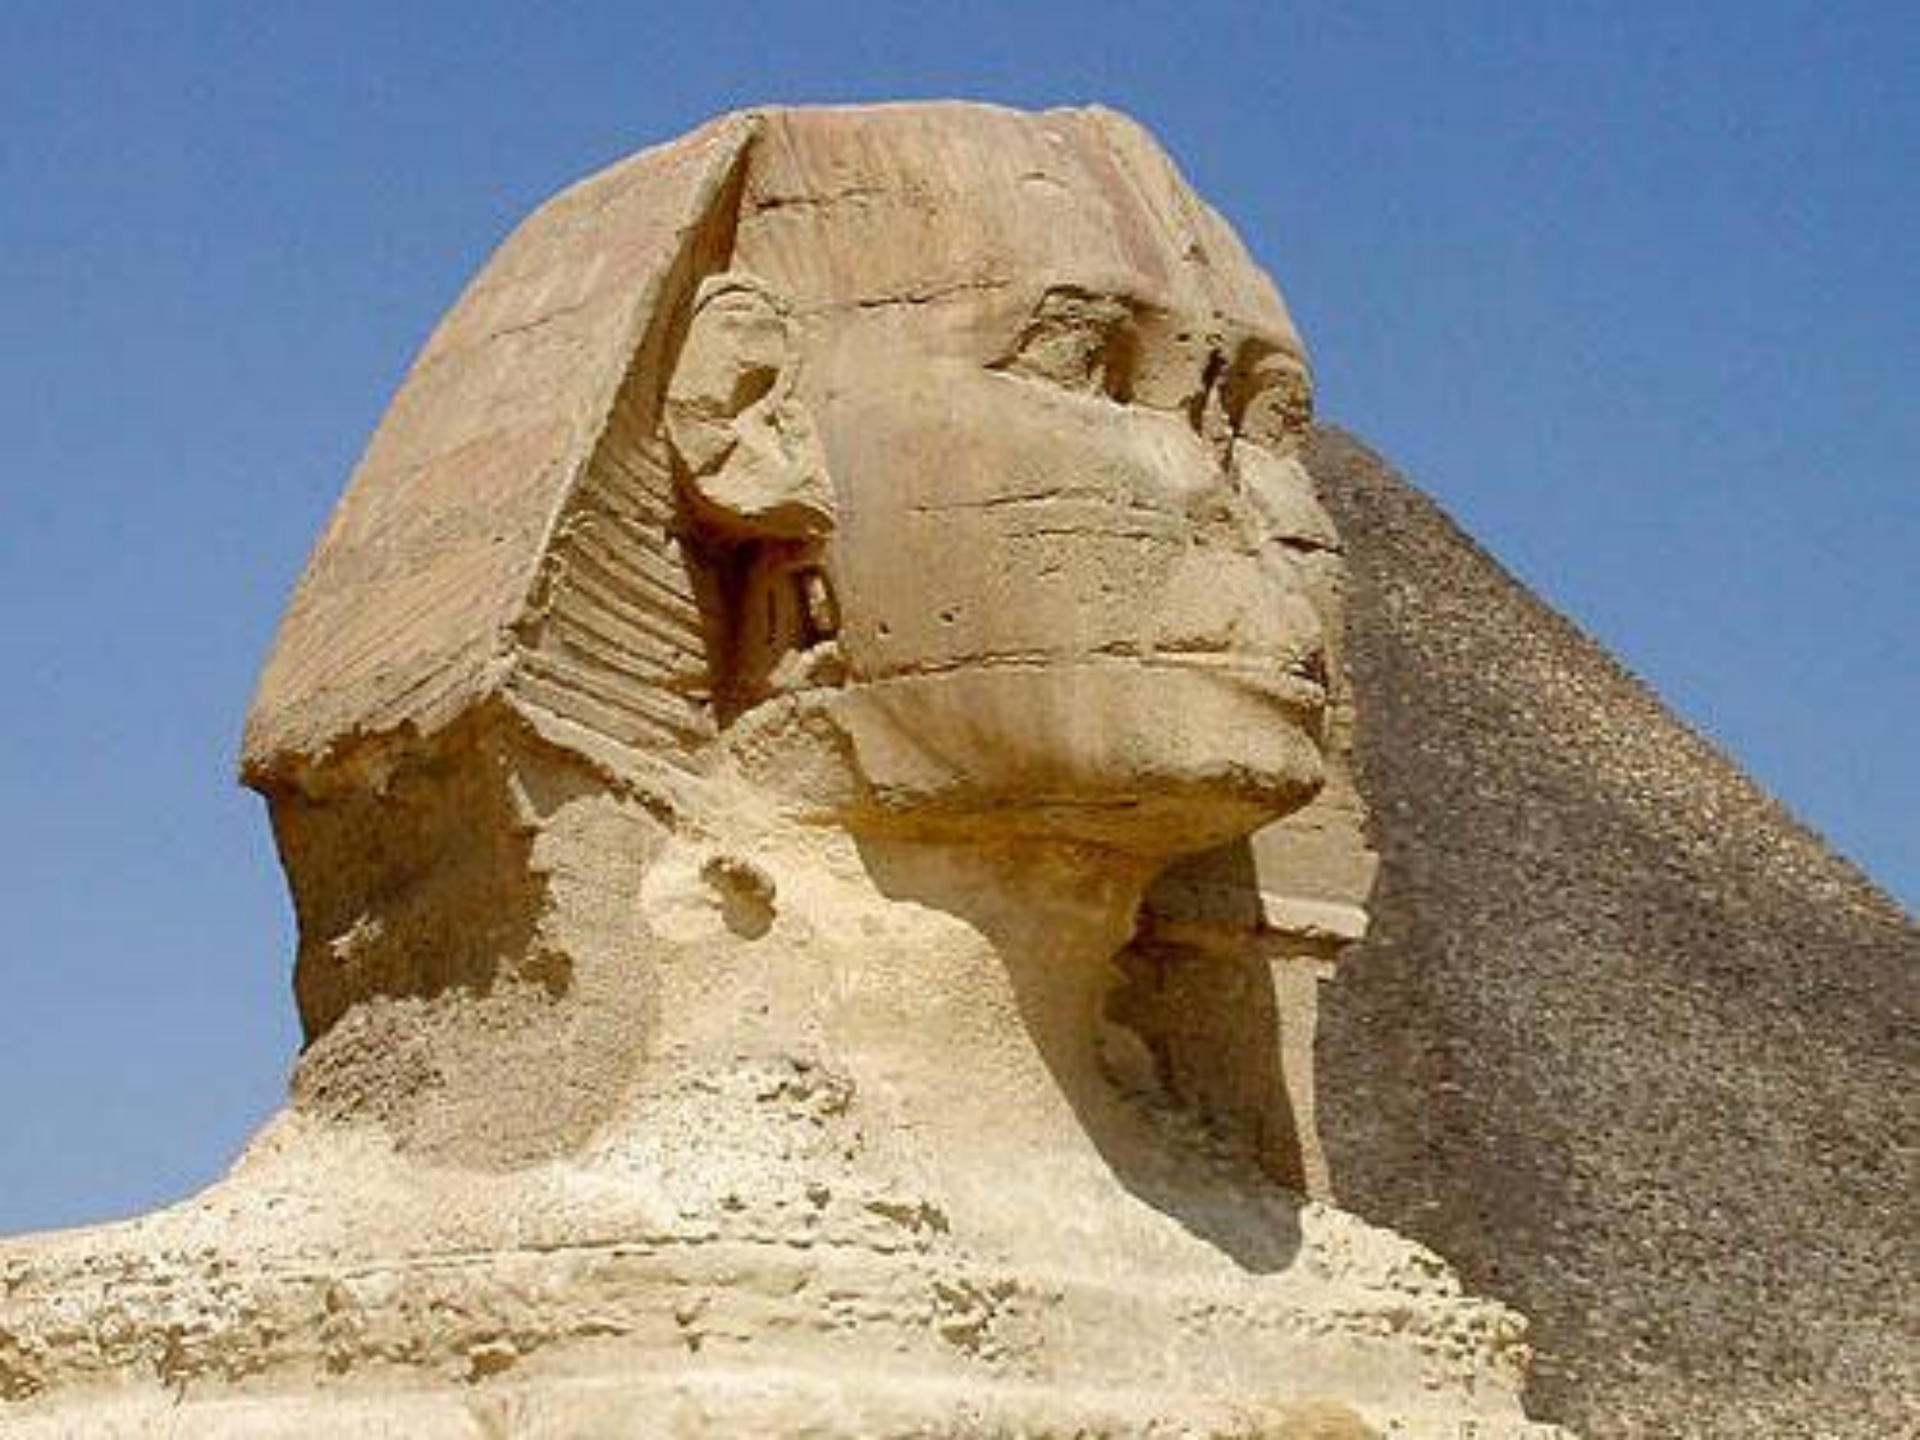

# Пирамида Хеопса

Пирамида

Хефрена

США

# Нью-Йорк

JAZZ

Лос-

A photograph of the Hollywood sign on a hillside. The sign is made of large white letters and is set against a backdrop of green vegetation. In the background, a tall cell tower with many antennas is visible against a cloudy sky. The hillside is covered in green grass and some brown patches, suggesting a dry climate. The sky is overcast with grey clouds.