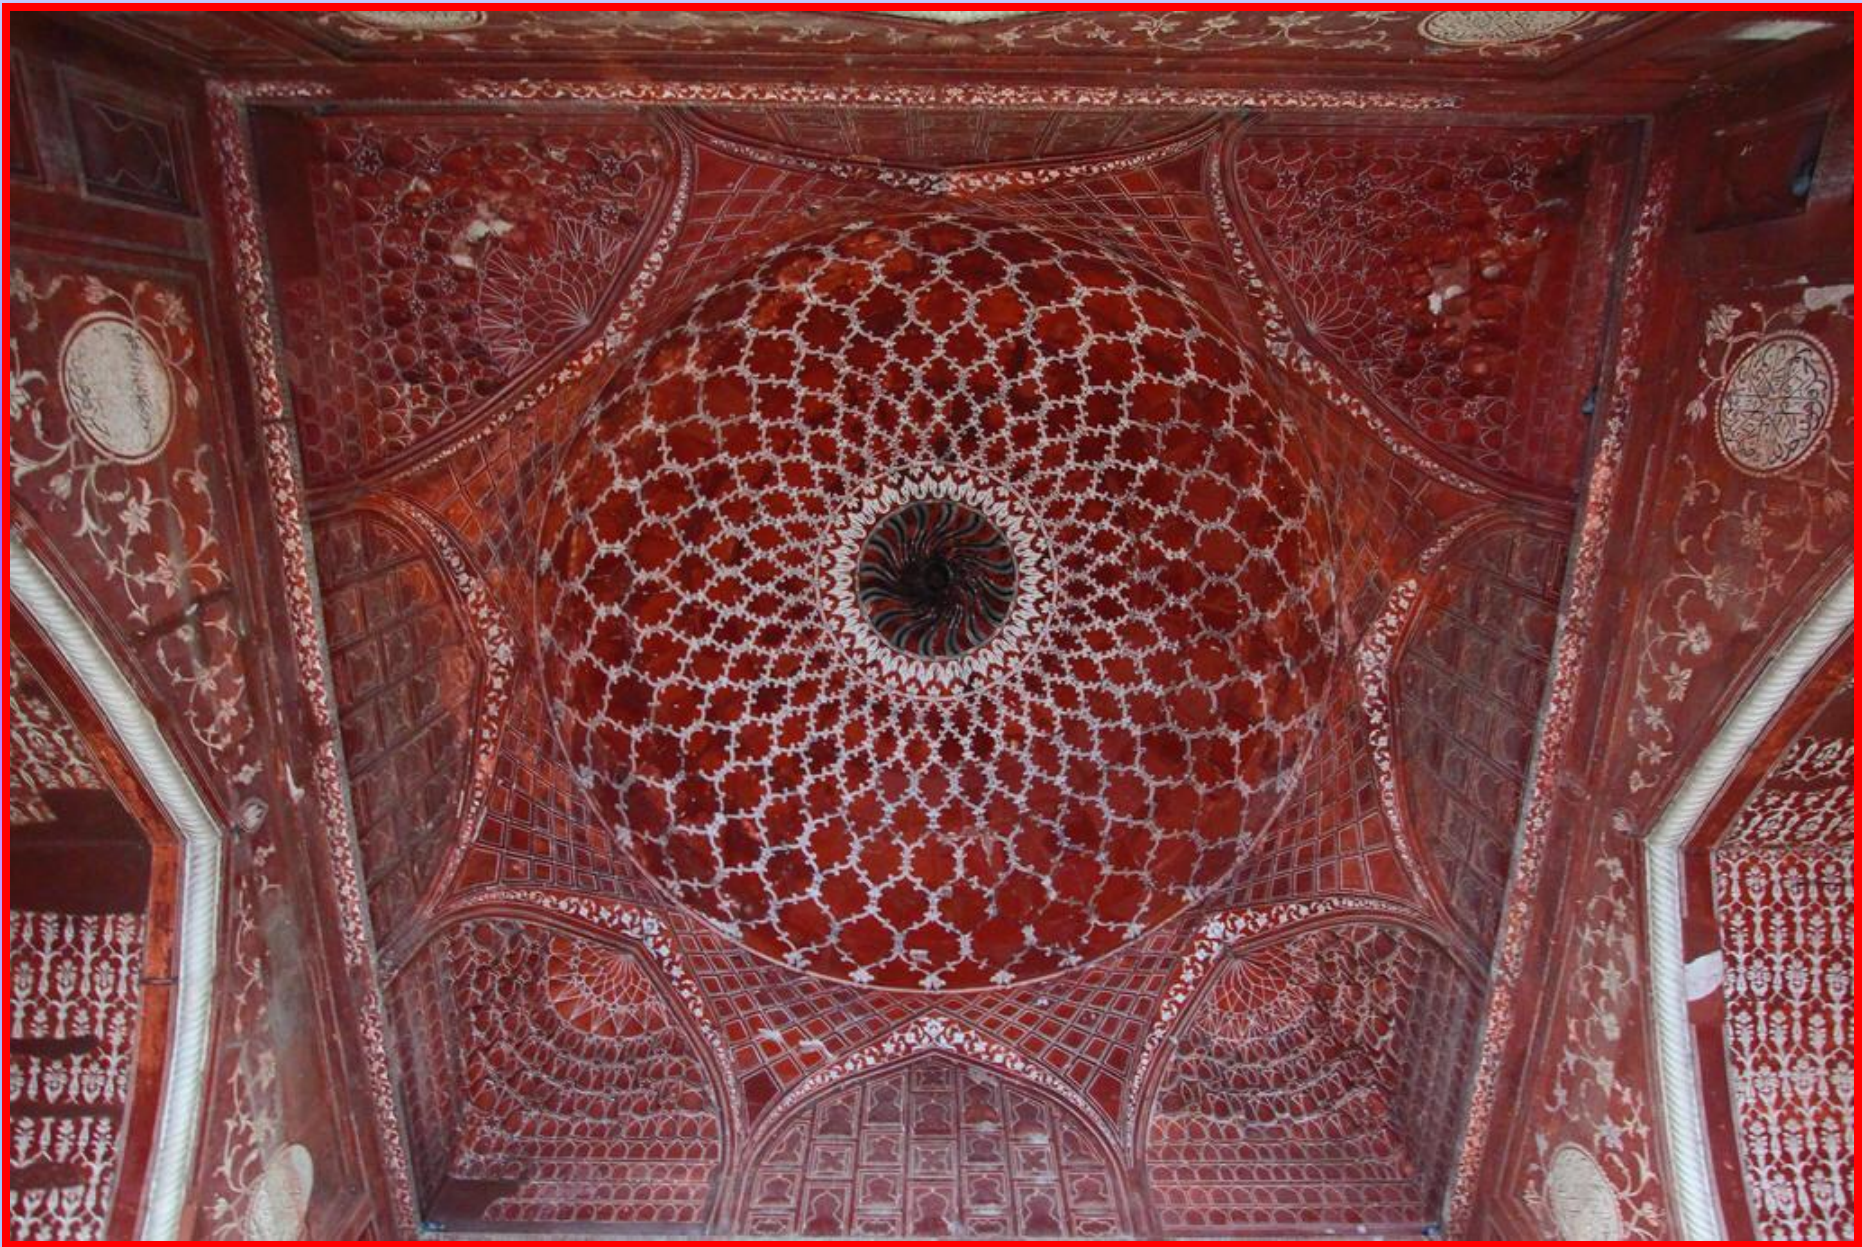

# Египетские пирамиды

# Нью-Йорк

JAZZ

Лос-

A photograph of the Hollywood sign on a hillside. The sign is made of large white letters and is set against a backdrop of green vegetation. In the background, a tall cell tower with many antennas is visible against a cloudy sky. The hillside is covered in green grass and some brown patches, suggesting a dry climate. The sky is overcast with grey clouds.