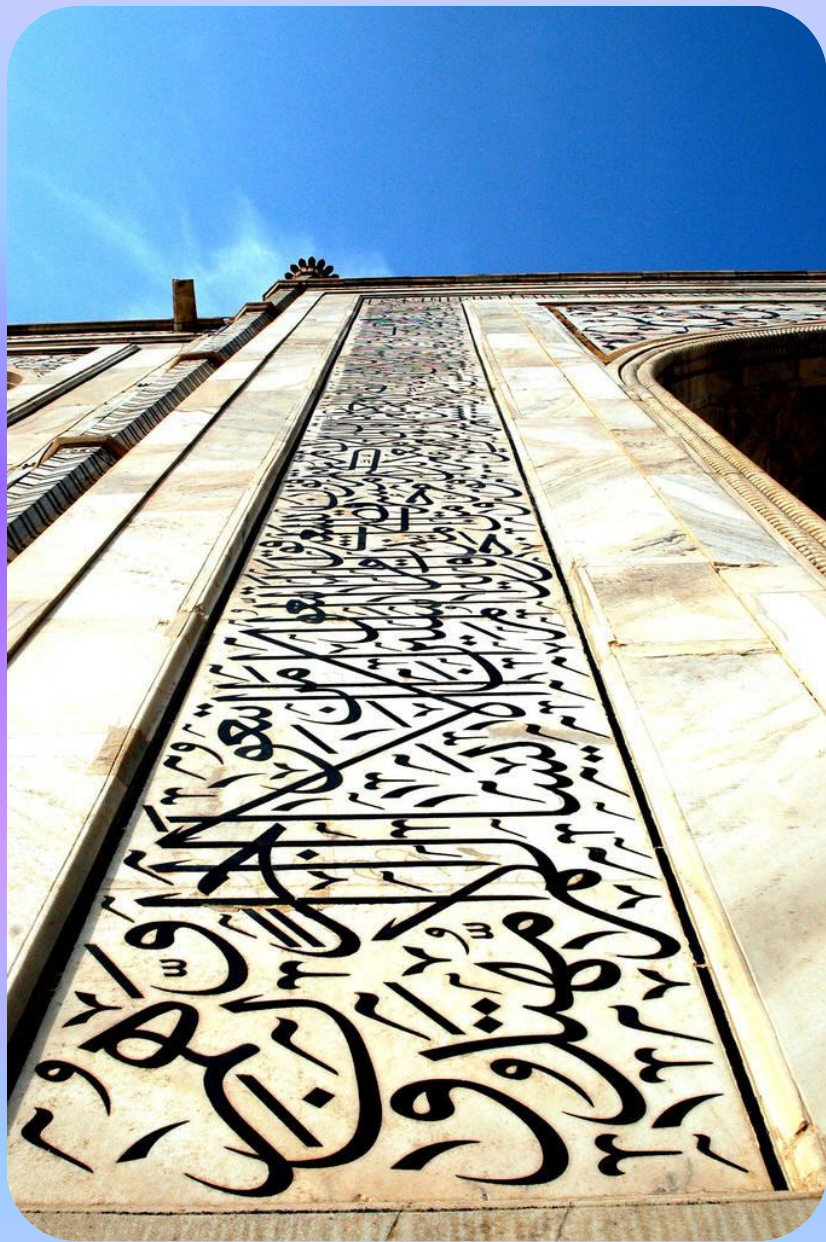

# Египетские пирамиды

# Нью-Йорк

JAZZ

Лос-

A photograph of the Hollywood sign on a hillside. The sign is made of large white letters and is set against a backdrop of green vegetation. In the background, a tall cell tower with many antennas is visible against a cloudy sky. The hillside is covered in green grass and some brown patches, suggesting a dry climate. The sky is overcast with grey clouds.