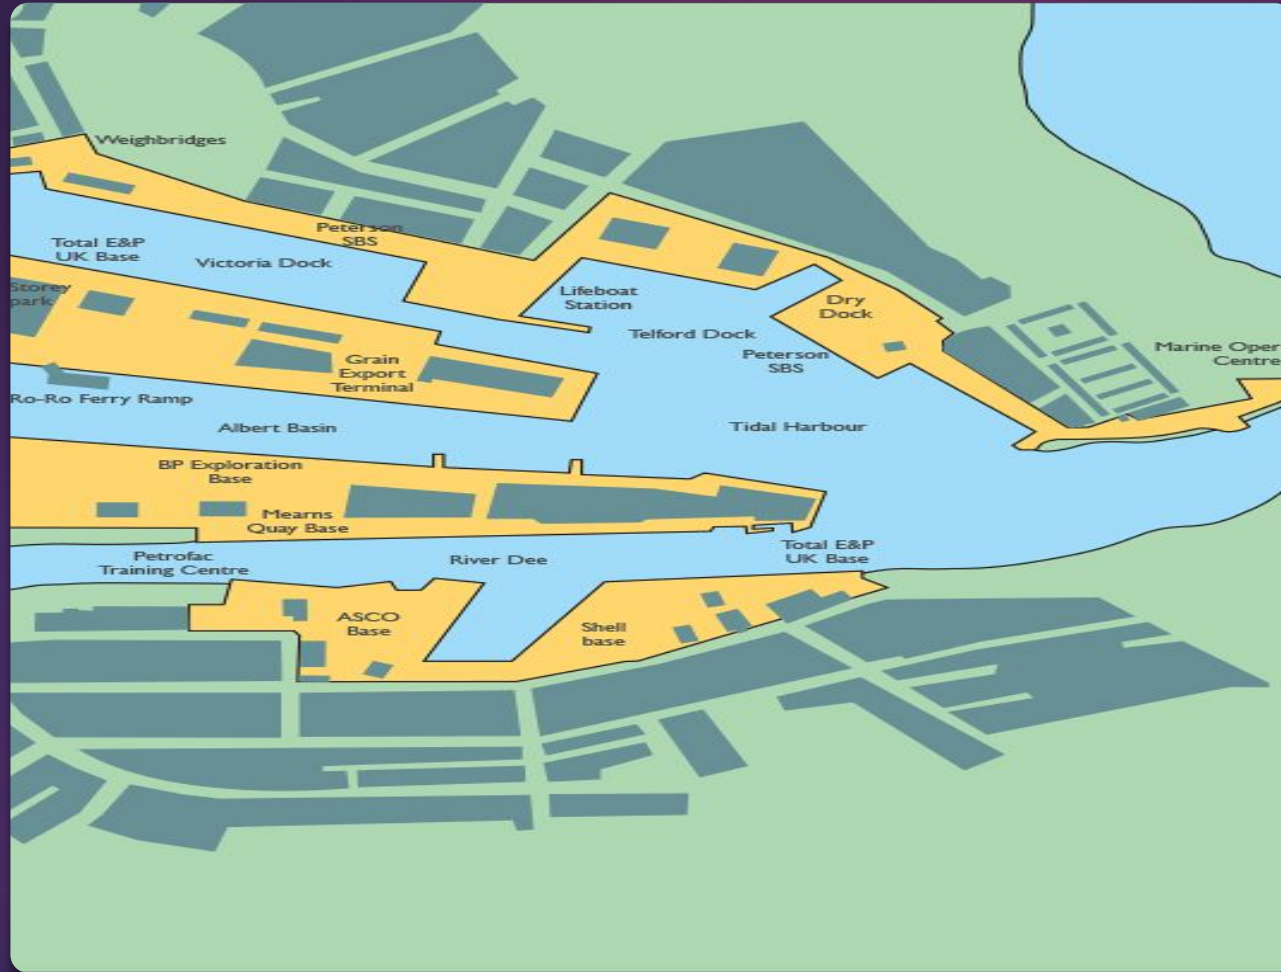

The port of Aberdeen

THE LARGEST PORT IN SCOTLAND

Port structure

Approach channel

MNT 992

WILLIAM NICOL

Vintage Vehicles

RU WNT

NHA
037

Container terminal

Supply Ships

The water area of the port at night

The end