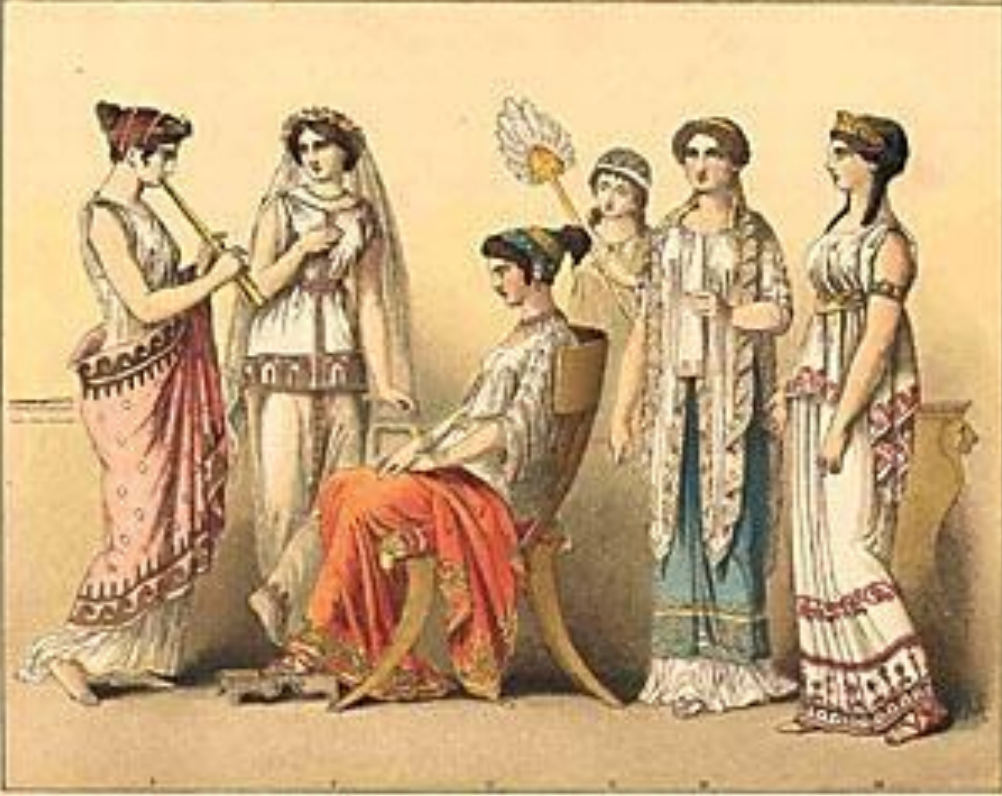

1. Peisis Doric 2-5 Women 6-7 Actors 8. Peisis Ptolemye 9-10 Women.