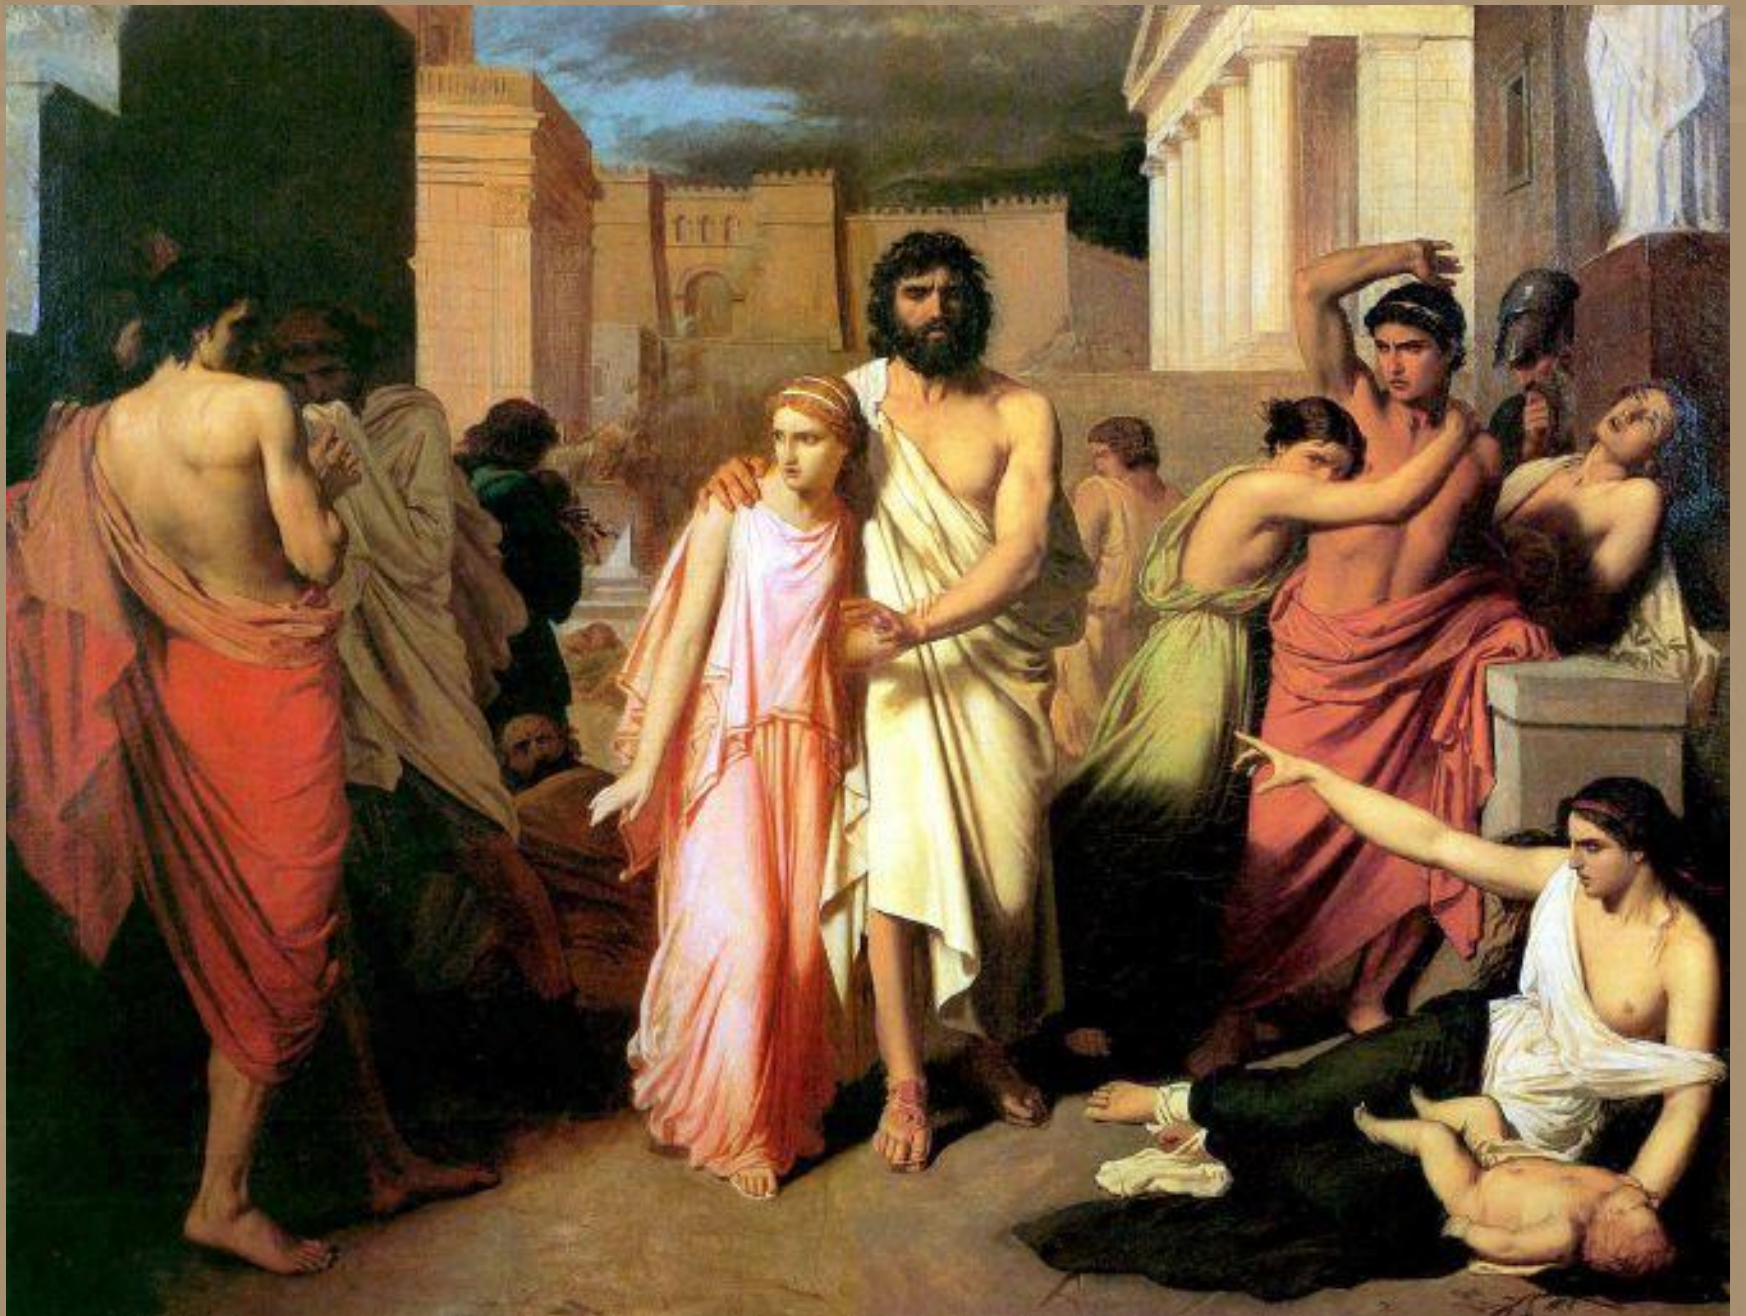

КНИЖНИКЪТ НА БИХИТЪН
НА ПЪРВОТО СЪВЪЩЕНИЕ

תהיה

۱۱۱

؟؟؟

The image features a decorative border with a repeating Greek key pattern in the corners and a central emblem at the top and bottom. The emblem consists of a stylized, multi-pointed star or sunburst shape with a central circular element. The text "БЫТ И ОБЫЧАИ" is centered within this emblem.

е

ж

з

и

к

л

м

Семья - дело серьёзное

The image features a decorative border with a repeating Greek key pattern in the corners and a central emblem at the top and bottom. The emblem consists of a stylized, multi-pointed star or sunburst shape with a central circular element. The text is centered within this central oval.