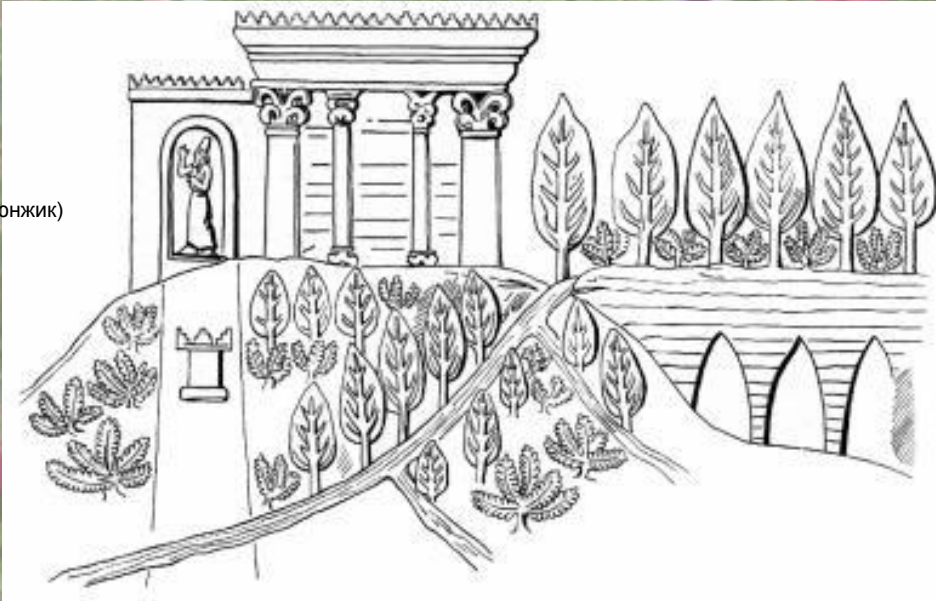

АССИРО-ВАВИЛОНИЯ

(г. Куюнжик)

*Висячие сады во времена
короля Сеннахериба*