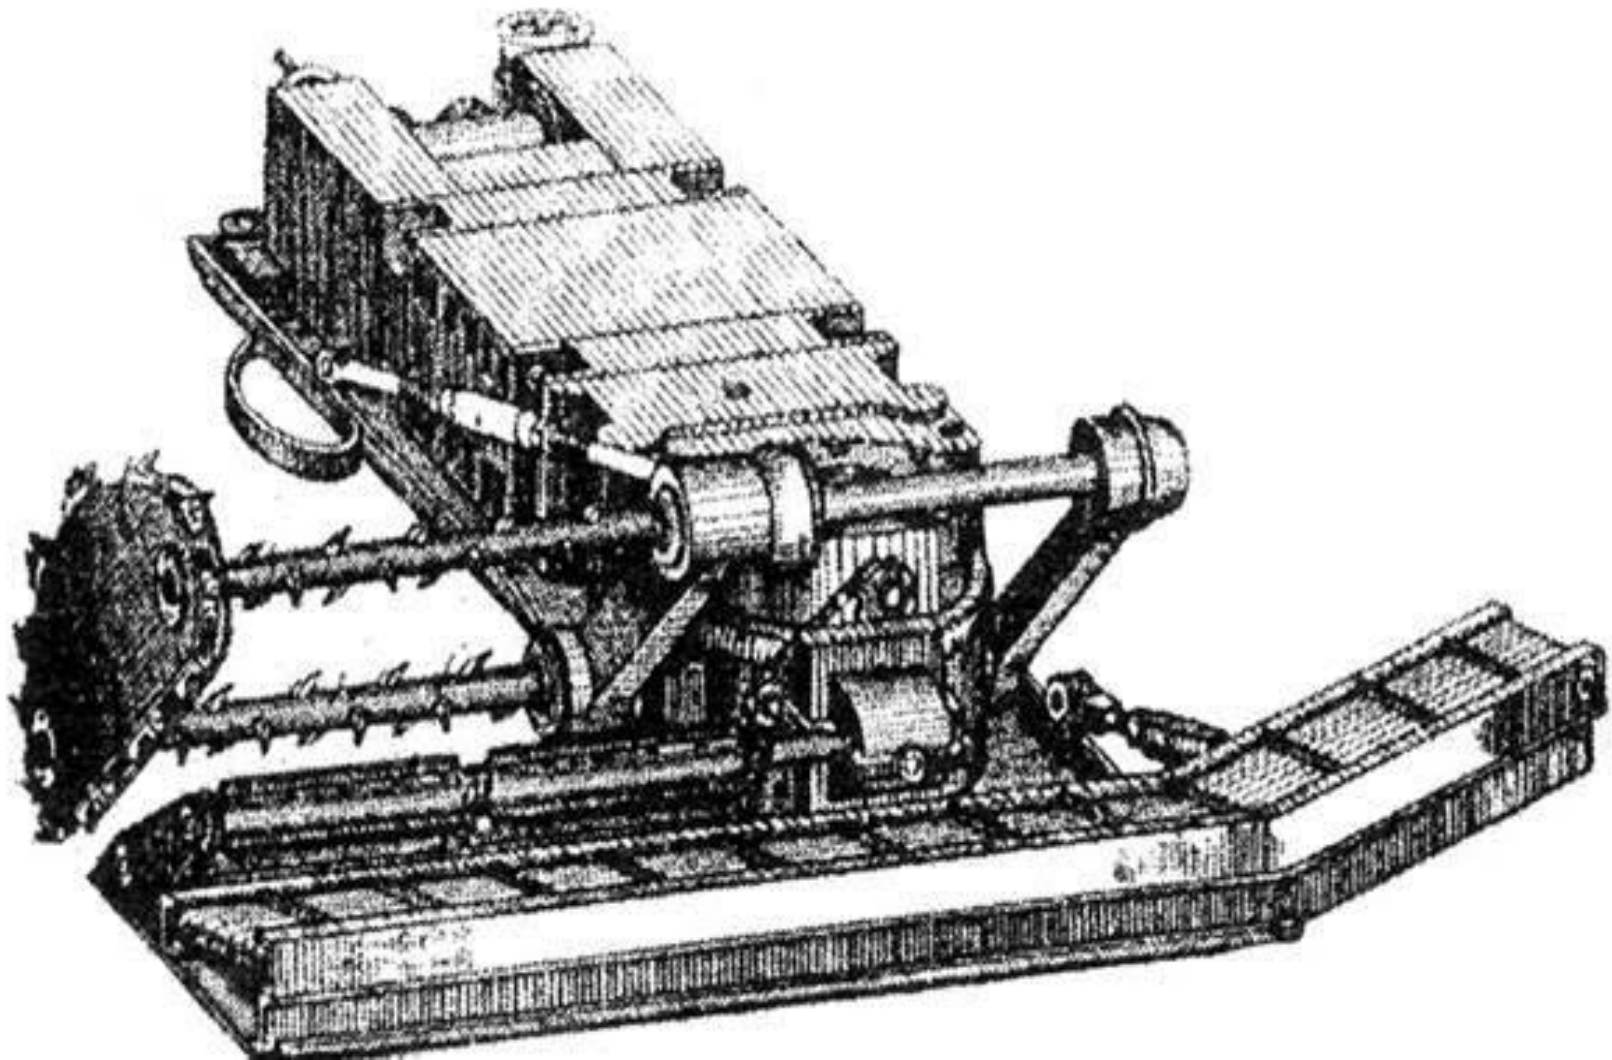

ALEXEY IVANOVICH BAKHMUTSKY

Prepared by Natalia
Igumnova 10th grade
student

ALEXEY BAKHMUTSKY-SOVIET INVENTOR.

HE CREATED A MODEL OF THE WORLD'S FIRST
COAL COMBINE IN 1932.

THIS WAS THE FIRST MACHINE THAT PERFORMED NOTCHING, CHIPPING AND PILING COAL SIMULTANEOUSLY.

AFTER 7 YEARS, THE GORLOVSKY KIROV PLANT BEGAN MASS PRODUCTION OF SUCH COMBINES, HOWEVER-WITH MINOR IMPROVEMENTS. THESE MACHINES WORKED IN THE MINES OF THE DONBAS'S UNTIL 1941.

THANK YOU FOR YOUR ATTENTION