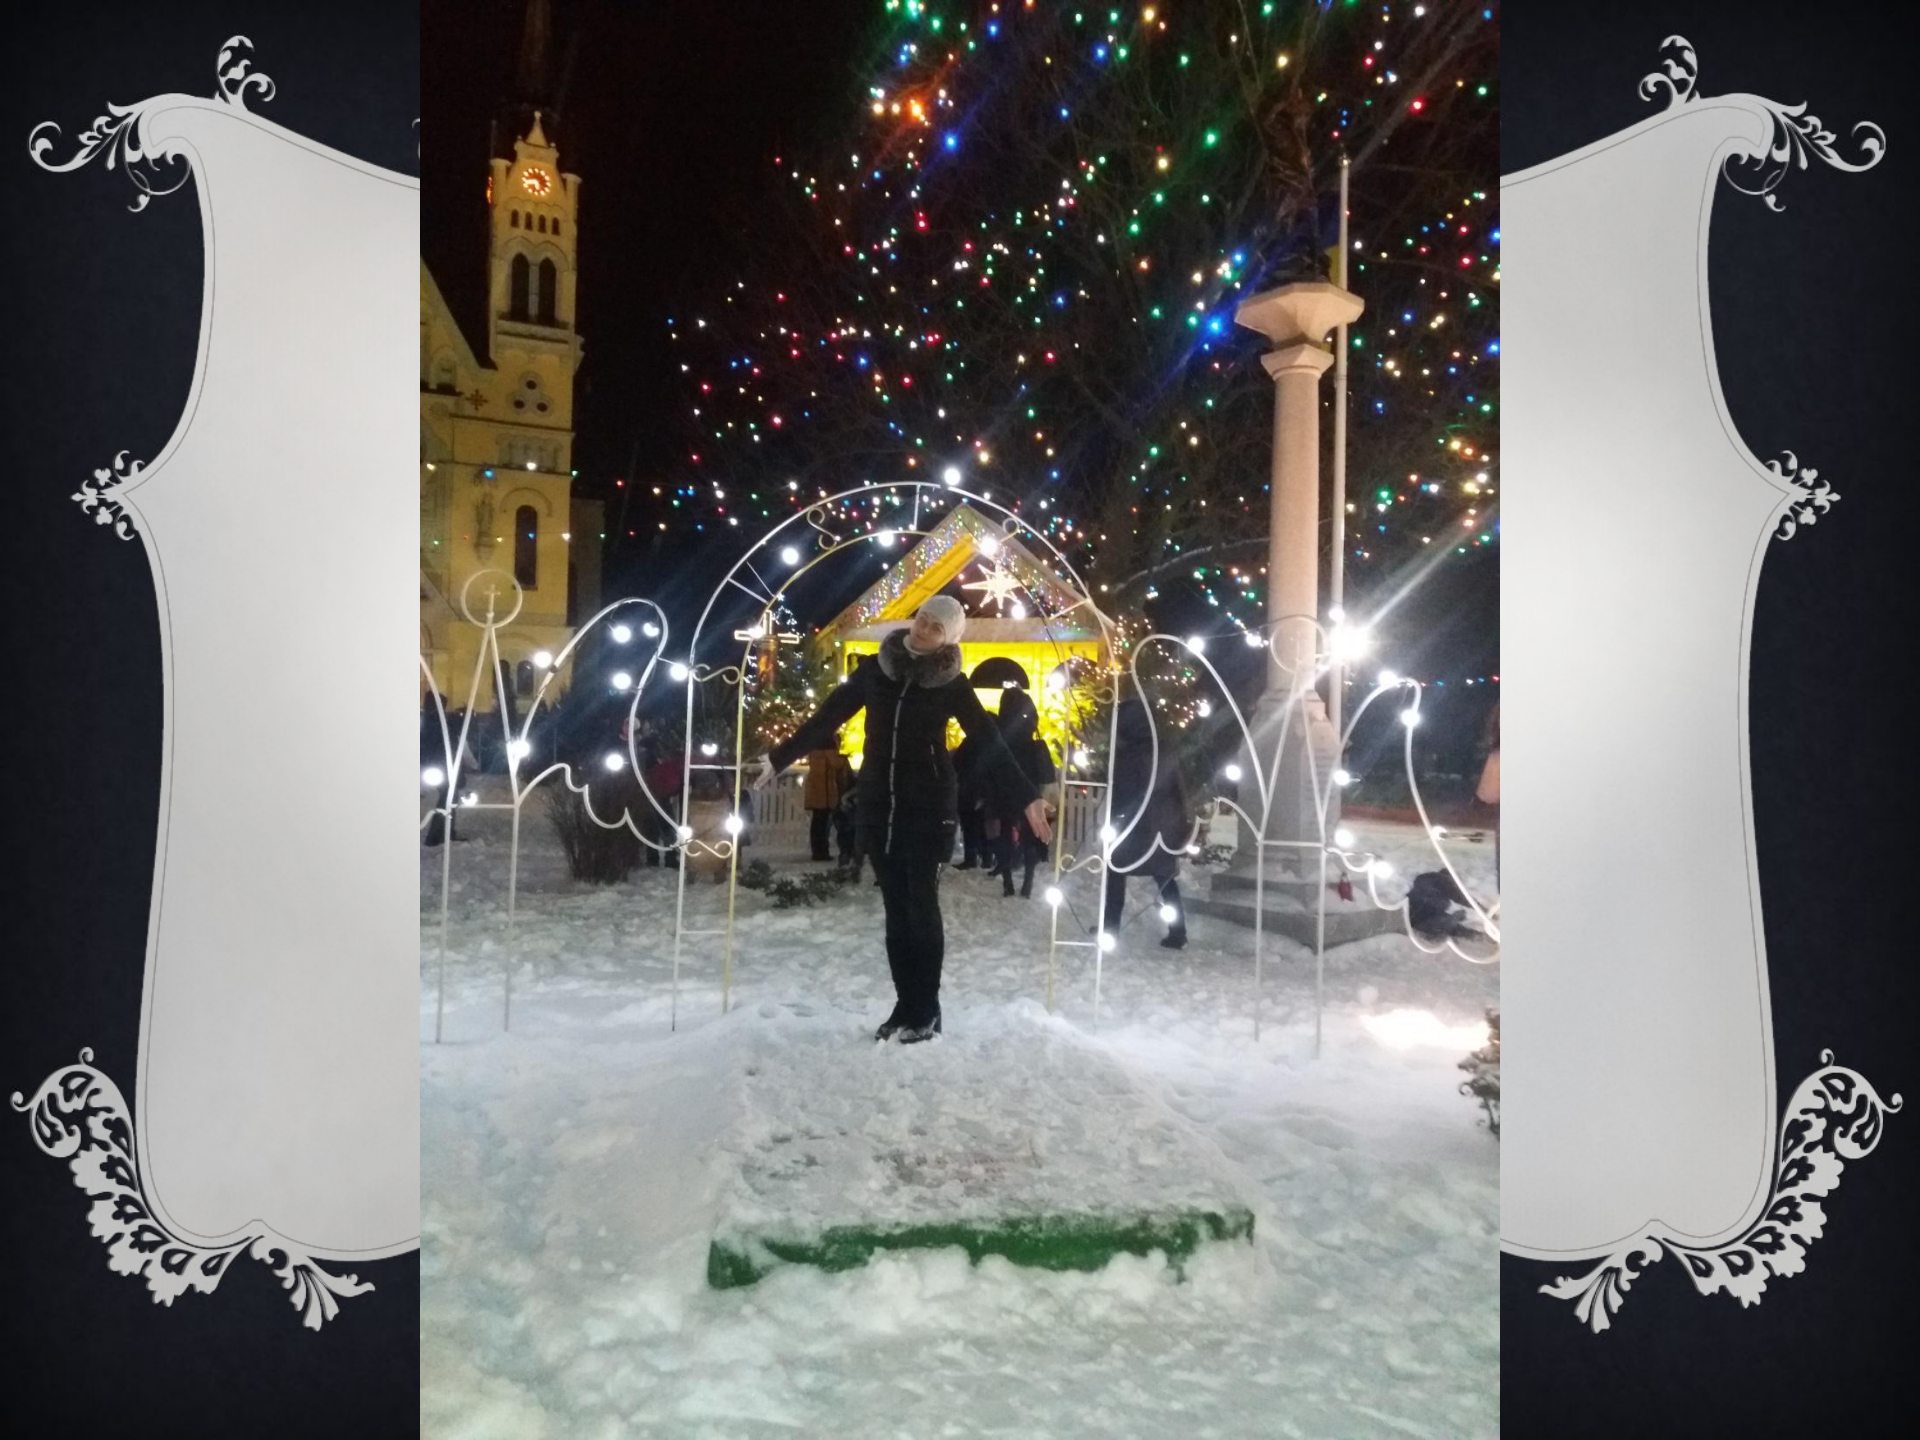

ЗІРОНЬКА МОЯ Я ТЕБЕ
КОХАЮ!!!

Додивись до кінця!!!

FESTIV

FESTIV

A festive outdoor display of large, colorful letters spelling 'FESTIV' in a snowy setting. The letters are purple, yellow, red, green, blue, and white with a perforated pattern. A red heart is on top of the 'I'. A person is visible behind the 'S'.

F A S T I V

FESTIV

A person in a dark winter coat stands behind a large, colorful sign spelling 'FESTIV' in a snowy night setting. The letters are illuminated from below, casting a glow on the snow. The background is a dark, snow-covered tree. The letters are: F (dark purple), E (yellow), S (red), T (green), I (blue with a red heart on top), V (white with blue and yellow stripes). The ground is covered in snow, and a path leads through it.

Новий
Славутич
Славутич

КОХАНА ПРОБАЧ МЕНІ

ЮЛЕЧКА Я ТЕБЕ ДУЖЕ КОХАЮ!!!!