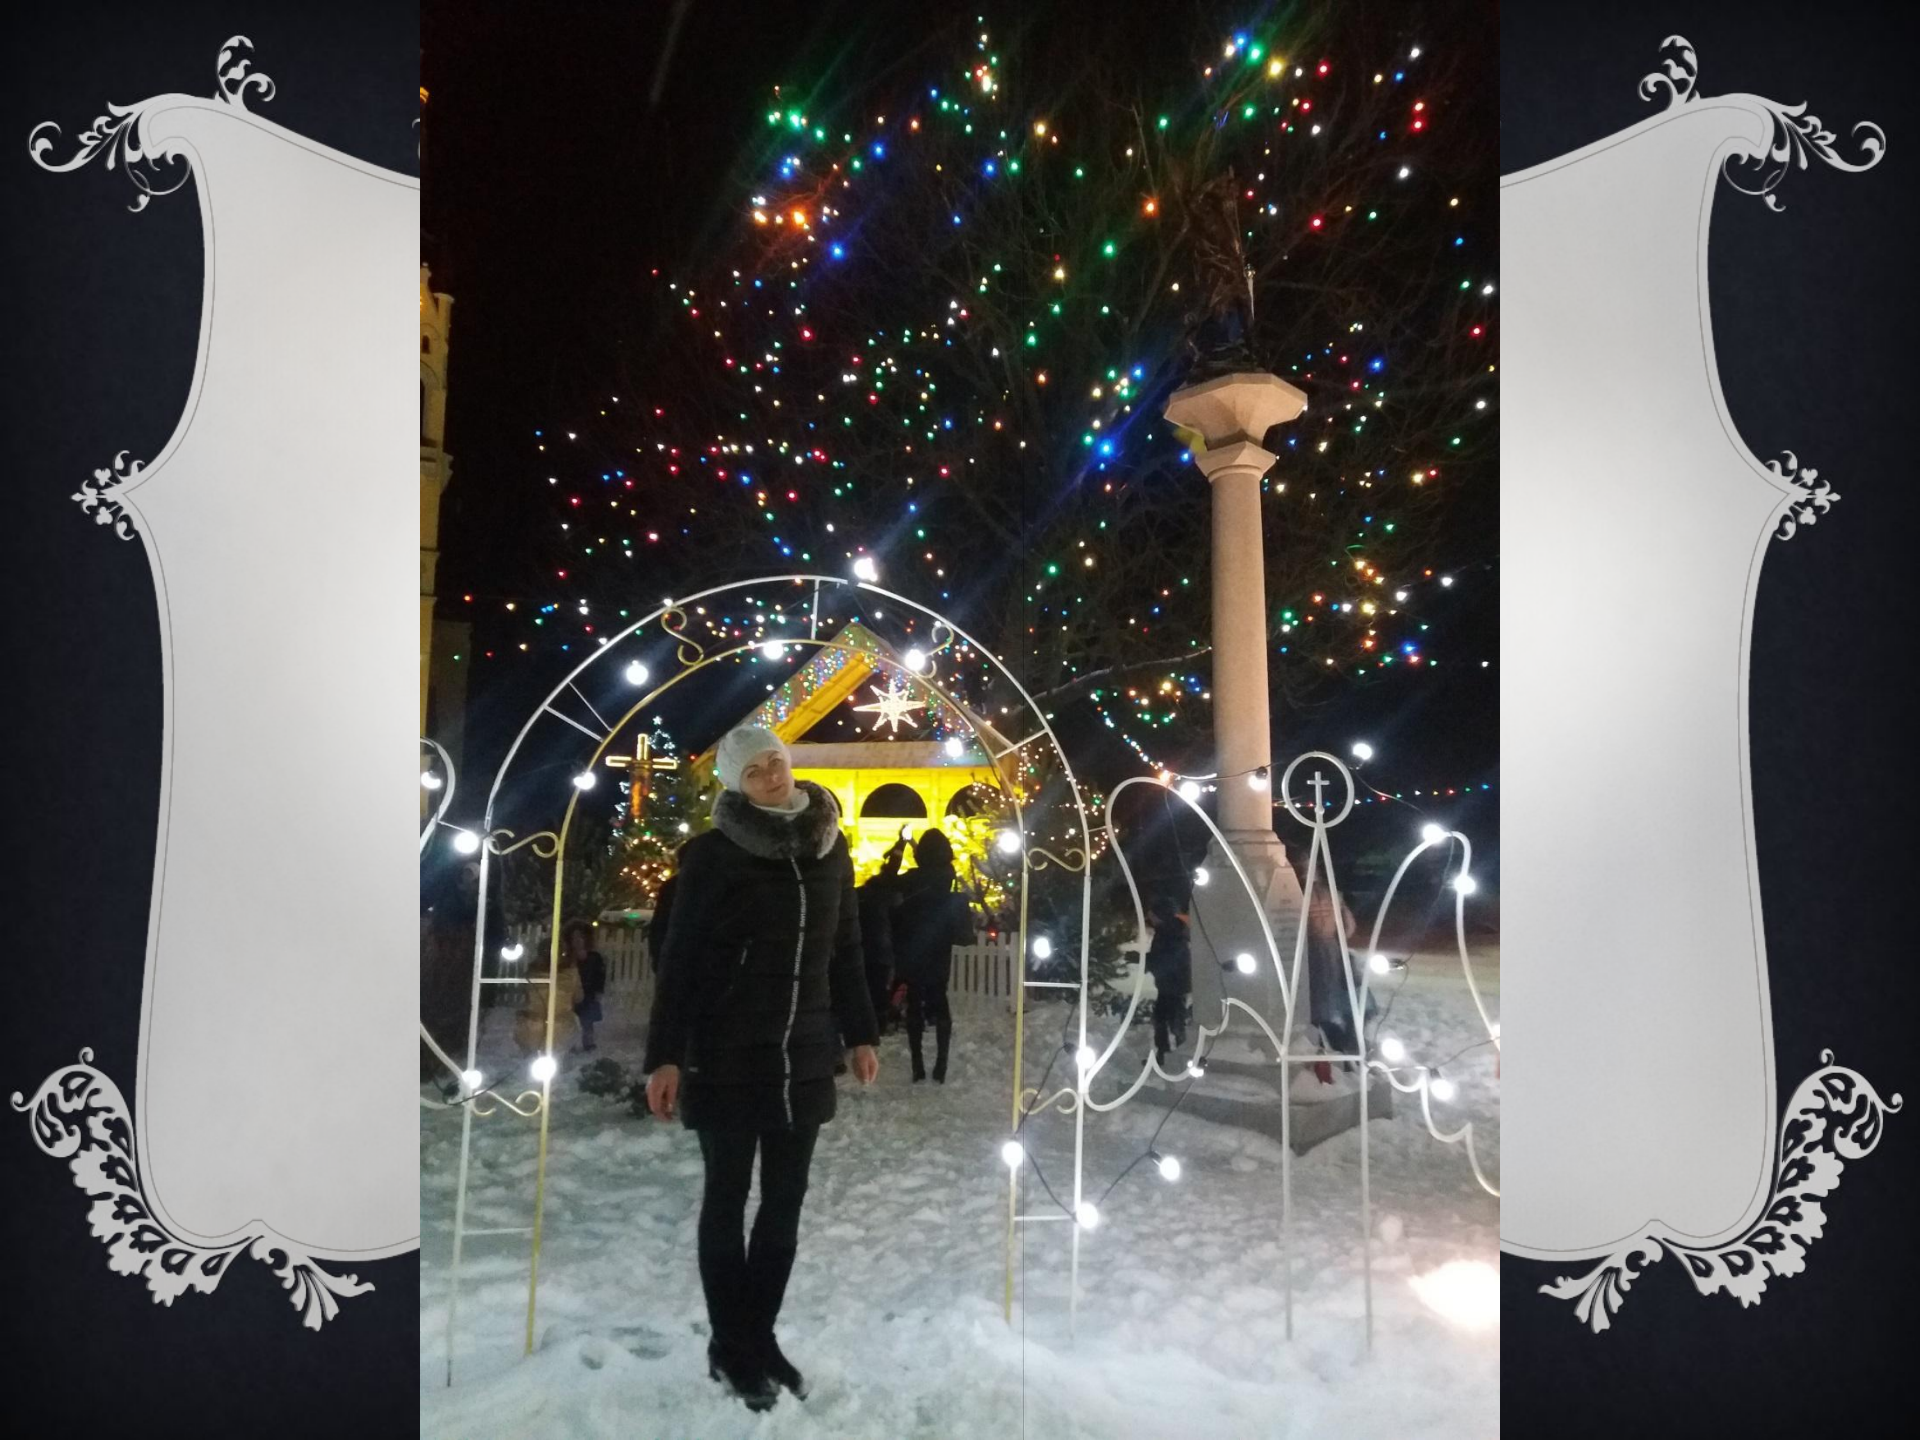

ЗІРОНЬКА МОЯ Я ТЕБЕ
КОХАЮ!!!

Додивись до кінця!!!

FESTIV

FESTIV

A festive outdoor display of large, colorful letters spelling 'FESTIV' in a snowy setting. The letters are purple, yellow, red, green, blue, and white with a perforated pattern. A red heart is on top of the 'I'. A person is visible behind the 'S'.

F A S T I V

FESTIV

A person in a dark winter coat stands behind a large, colorful sign spelling 'FESTIV' in a snowy night setting. The letters are illuminated from below, casting a glow on the snow. The background is a dark, snow-covered tree. The letters are: F (dark purple), E (yellow), S (red), T (green), I (blue with a red heart on top), V (white with blue and yellow stripes). The ground is covered in snow, and a path leads through it.

Новий
Славутич
Славутич

КОХАНА ПРОБАЧ МЕНІ

ЮЛЕЧКА Я ТЕБЕ ДУЖЕ КОХАЮ!!!!