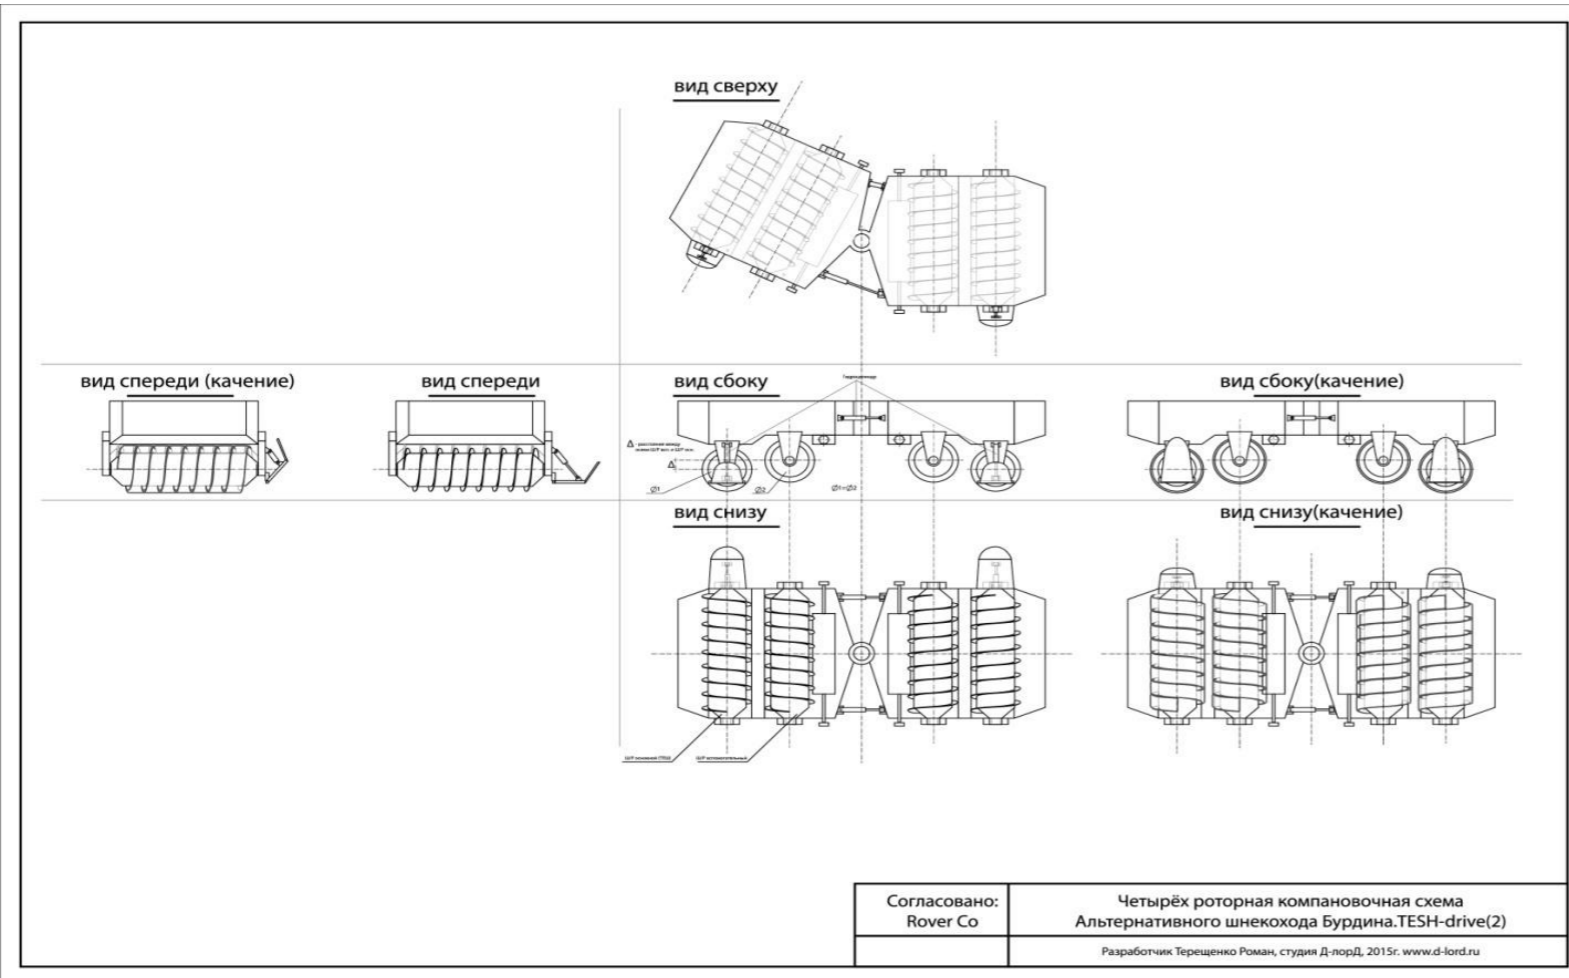

Прототип#2

- Четырёхроторный
- Двухсекционный
- Алюминий
- С протектором