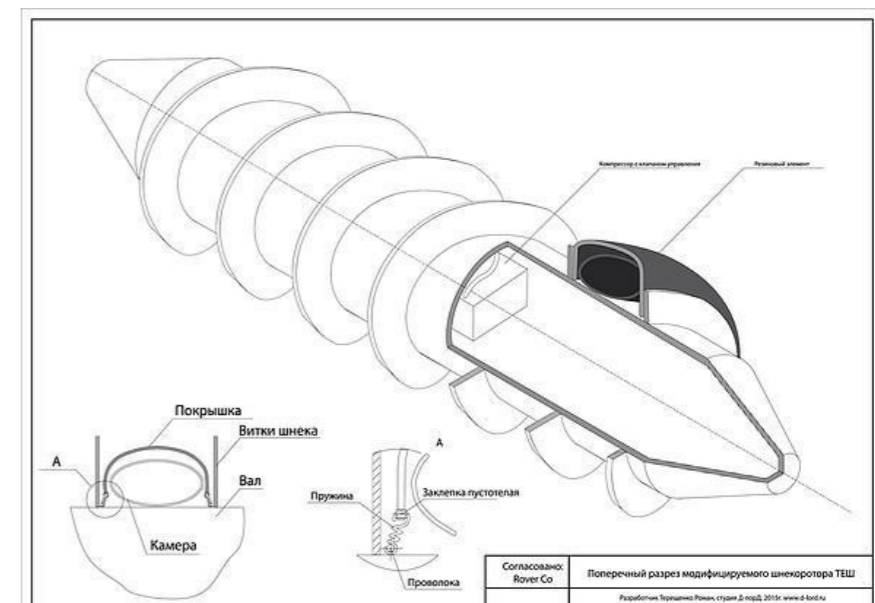

Прототип#2

- Четырёхроторный
- Двухсекционный
- Алюминий
- С протектором