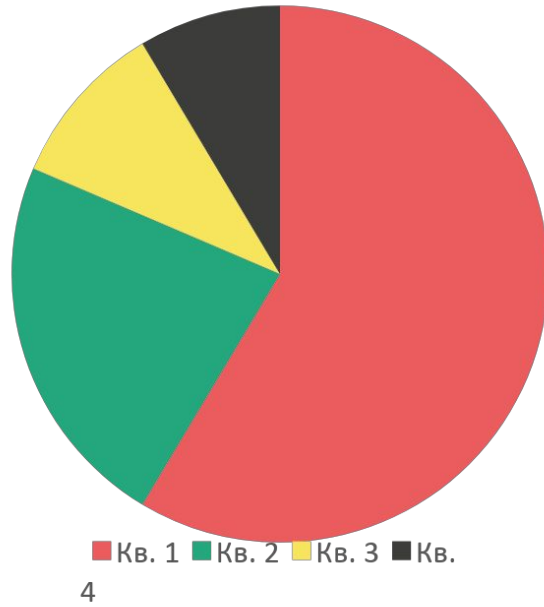

Lorem ipsum dolor sit
amet, consectetur
adipiscing elit