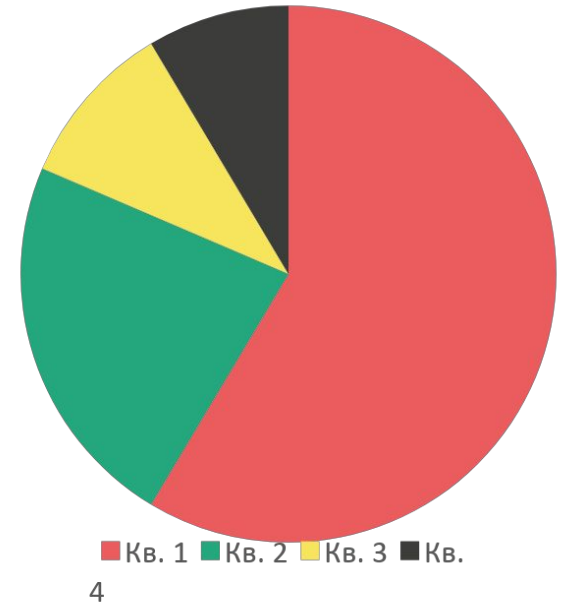

In 1951 the product of the Factory had been exhibited in London. Then, since 1953, the export of over sixty thousand pieces of matryoshka per year had begun to European and Asian countries. Long-term partnership with many companies from all over the world is indicating us as reliable and predictable partner

Lorem ipsum dolor sit
amet, consectetur
adipiscing elit

Lorem ipsum dolor sit
amet, consectetur
adipiscing elit

LINE GRAPH