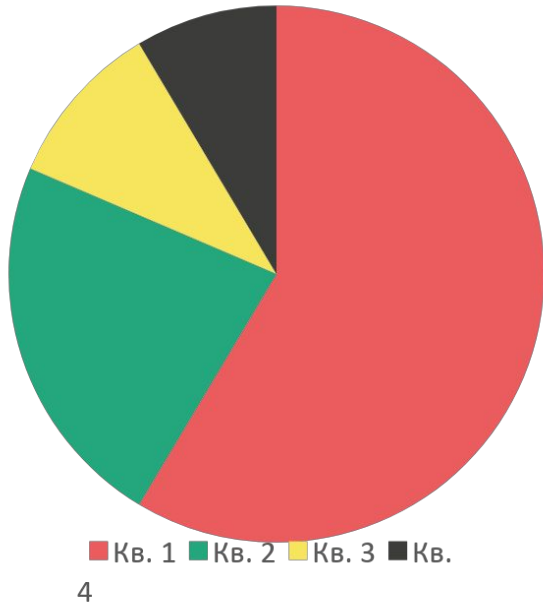

PIE GRAPH

Lorem ipsum dolor sit
amet, consectetur
adipiscing elit