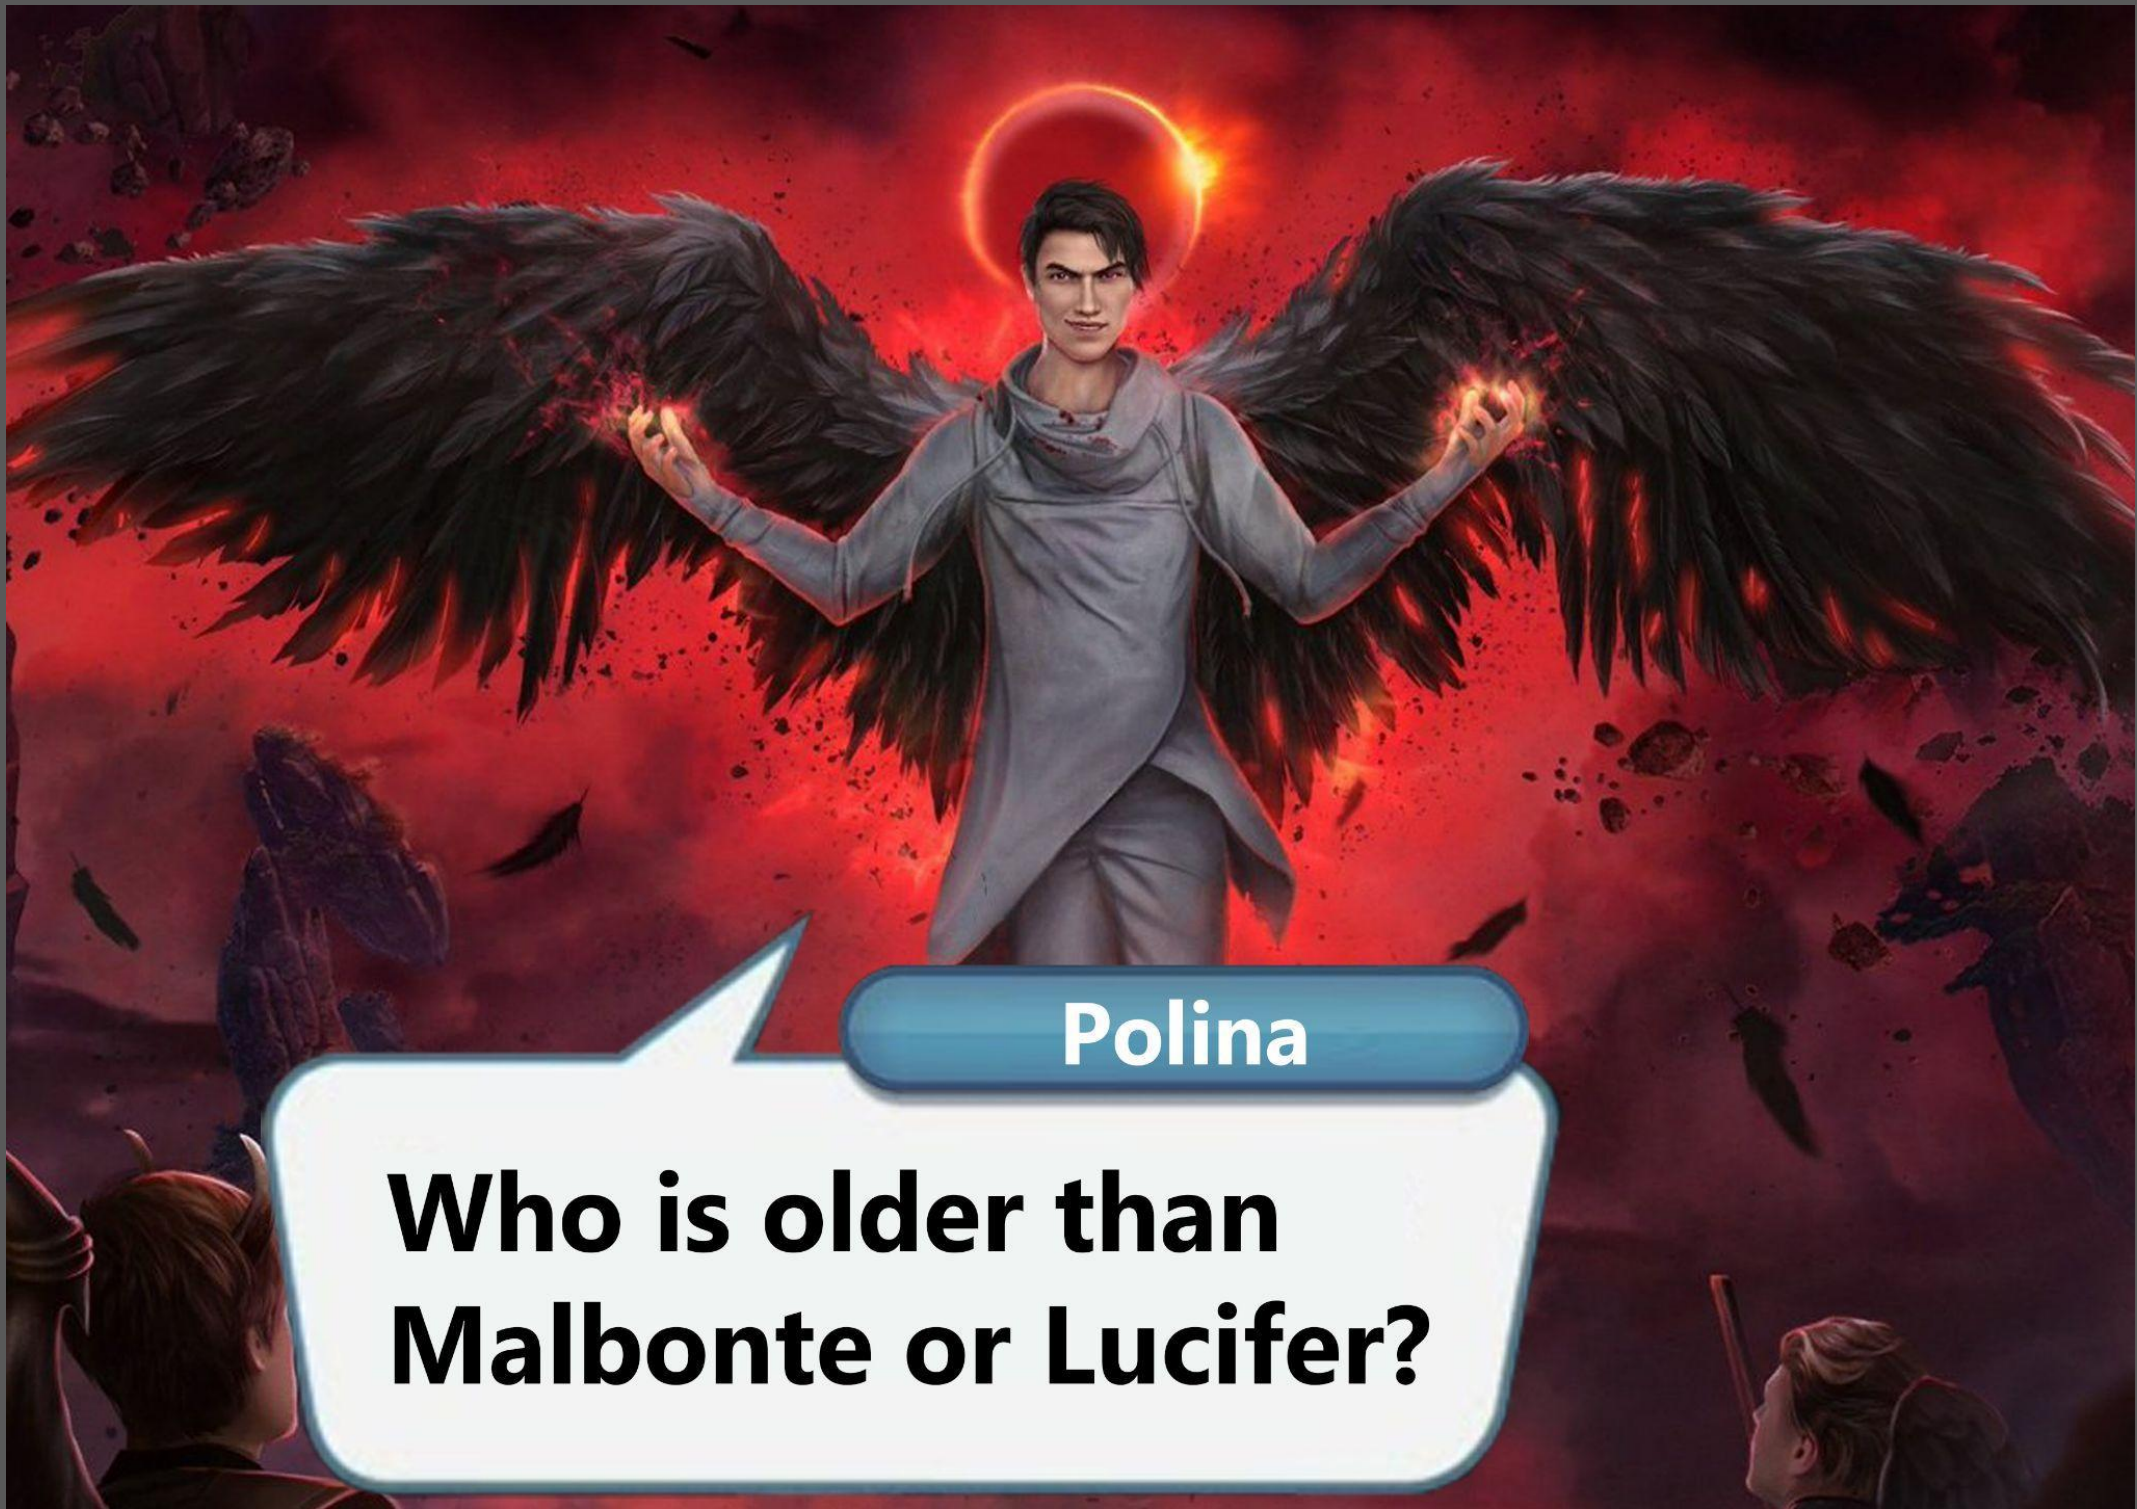

A stylized illustration of a winged figure with horns, holding a scroll with text. The figure has a human-like face with a serious expression, a single horn on its forehead, and large, feathered wings. The figure is holding a large, rectangular scroll with a textured, parchment-like surface. The background is a dark, cloudy sky. The overall style is reminiscent of a classic illustration or a digital painting.

**Celebrities  
of the  
Romance Club**

Polina

**Who is older than  
Malbonte or Lucifer?**

Polina

**How old is Malbonte?**

**Polina**

**How old is Lucifer?**

A promotional image of Lucifer Morningstar from the TV show 'Lucifer'. He is shown from the chest up, wearing a dark grey suit, a black shirt, and a dark red tie. He has dark hair, a slight smile, and visible tattoos on his neck and chest. Behind him, a large, dark red wing is visible against a dark blue, textured background. A white speech bubble with a blue border is overlaid on the bottom left of the image.