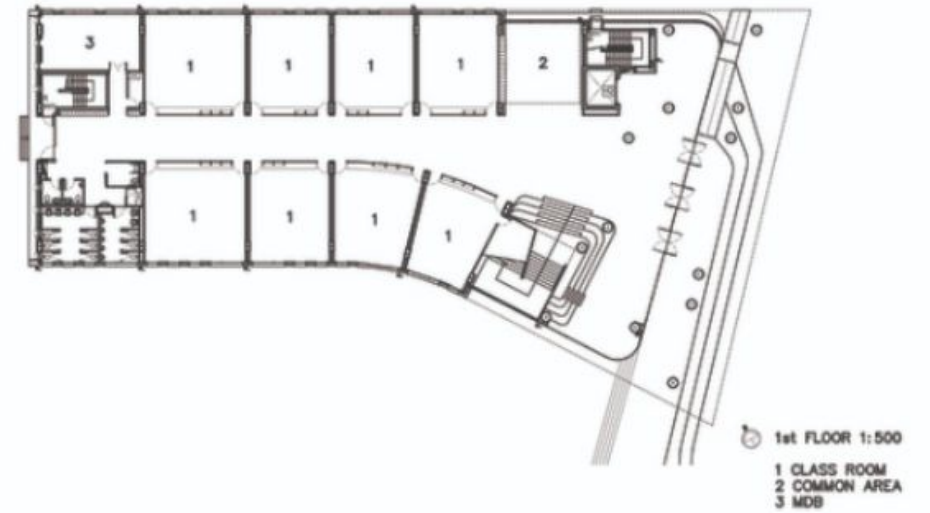

HEI Schools Bangkok / ForX Design Studio

1ST FLOOR PLAN

2ND FLOOR PLAN

Bangkok Prep II Block D / Plan Architect

地下室平面图 / First Basement Floor Plan

- 01 厨房 Kitchen
- 02 自行车库 Bicycle Parking
- 03 中学生餐厅 Middle School Students' Restaurant
- 04 下沉庭院 Sinking Courtyard
- 05 车库 Garage
- 06 休闲大厅 Leisure Hall
- 07 展览 Exhibition
- 08 活动廊道 Activity Corridor
- 09 无人机教室 UAV Classroom
- 10 活动室 Play Room
- 11 游泳馆 Natatorium
- 12 冰球馆 Ice Hockey Hall
- 13 活动廊道 Activity Corridor
- 14 设备用房 Equipment Room
- 15 科学教室 Science Classroom
- 16 活动区 Play Zone
- 17 舞蹈教室 Dance Classroom
- 18 舞蹈排练室 Dance Rehearsal Room
- 19 大排练厅 Large Rehearsal Hall
- 20 书库 Book Storage Room
- 21 报告厅 Auditorium
- 22 观众休息厅 Audience Lounge
- 23 录课观察室 Recording & Observation Room
- 24 开放式德育展厅 Moral Education Exhibition Hall
- 25 语言教室 Language Classroom
- 26 辅助用房 Auxiliary Room
- 27 体育馆 Gymnasium
- 28 办公室 Office

地下二层平面图 / Second Basement Floor Plan

- 01 车库人防 Garage & Civil Air Defense
- 02 游泳馆 Natatorium
- 03 冰球馆 Ice Hockey Hall
- 04 活动廊道 Activity Corridor
- 05 下沉庭院 Sinking Courtyard
- 06 休闲大厅 Leisure Holly
- 07 学生活动室 Students' Play Room
- 08 热身室 Warming-up Room
- 09 戏水区 Puddle Area
- 10 体育馆 Gymnasium
- 11 舞蹈教室 Dance Classroom
- 12 总务办公 General Affairs Office
- 13 舞蹈排练室 Dance Rehearsal Room
- 14 大排练厅 Large Rehearsal Room
- 15 中排练厅 Middle Rehearsal Room
- 16 木工教室 Carpentry Classroom
- 17 金工教室 Metalworking Classroom
- 18 公共活动区 Public Area
- 19 共享书吧 Public Staffs
- 20 展览区 Exhibition Area
- 21 报告厅 Auditorium
- 22 道具间 Prop Room
- 23 化妆间 Dressing Room
- 24 设备用房 Equipment Room