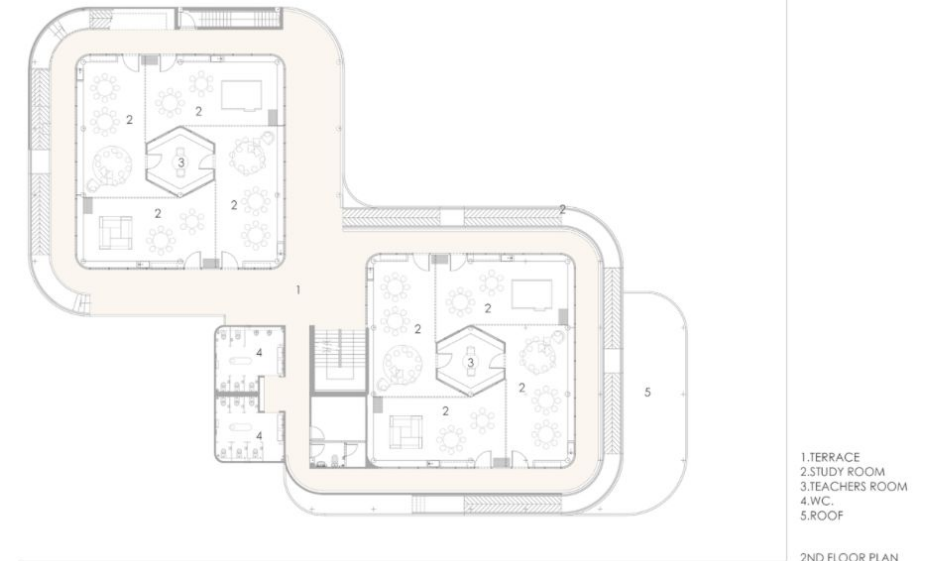

HEI Schools Bangkok / ForX Design Studio

1ST FLOOR PLAN

2ND FLOOR PLAN

Bangkok Prep II Block D / Plan Architect

地下室平面图 / First Basement Floor Plan

- 01 厨房 Kitchen
- 02 自行车库 Bicycle Parking
- 03 中学生餐厅 Middle School Students' Restaurant
- 04 下沉庭院 Sinking Courtyard
- 05 车库 Garage
- 06 休闲大厅 Leisure Hall
- 07 展览 Exhibition
- 08 活动廊道 Activity Corridor
- 09 无人机教室 UAV Classroom
- 10 活动室 Play Room
- 11 游泳馆 Natatorium
- 12 冰球馆 Ice Hockey Hall
- 13 活动廊道 Activity Corridor
- 14 设备用房 Equipment Room
- 15 科学教室 Science Classroom
- 16 活动区 Play Zone
- 17 舞蹈教室 Dance Classroom
- 18 舞蹈排练室 Dance Rehearsal Room
- 19 大排练厅 Large Rehearsal Hall
- 20 书库 Book Storage Room
- 21 报告厅 Auditorium
- 22 观众休息厅 Audience Lounge
- 23 录课观察室 Recording & Observation Room
- 24 开放式德育展厅 Moral Education Exhibition Hall
- 25 语言教室 Language Classroom
- 26 辅助用房 Auxiliary Room
- 27 体育馆 Gymnasium
- 28 办公室 Office

一层平面图 / Ground Floor Plan

- 01 门厅 Lobby
- 02 普通教室 Standard Classroom
- 03 心理疏导室 Psychological Counseling Room
- 04 计算机教室 Computer Classroom
- 05 劳动教室 Labor Classroom
- 06 卫生保健室 Health Care Room
- 07 开放式的综合阅览室 Open Audition Comprehensive Reading Room
- 08 设备室 Equipment Room
- 09 监控室 Monitoring Room
- 10 史地教学实验室 History & Geography Classroom
- 11 教师办公室 Teacher's Office
- 12 教工休息室 Staff Lounge
- 13 小学生餐厅 Pupils' Restaurant
- 14 教师餐厅 Teachers' Restaurant
- 15 入口 Entrance Guard