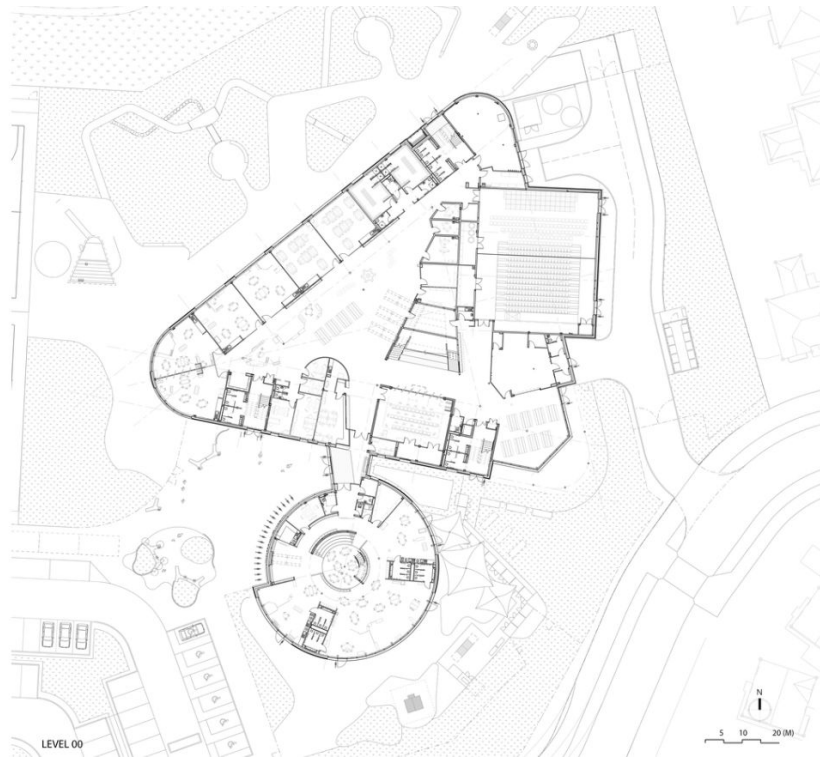

Maidenhill Primary School & Nursery / BDP
Великобритания