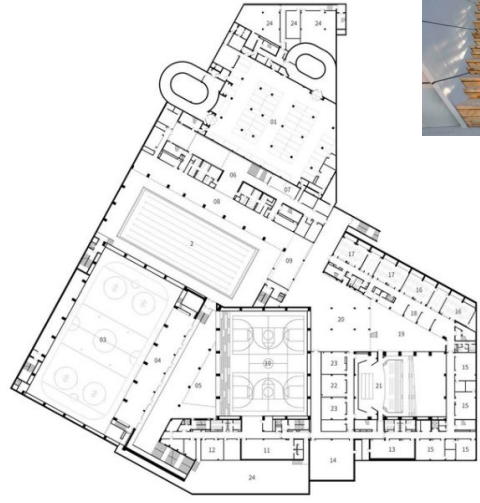

- 01 厨房 Kitchen
- 02 自行车库 Bicycle Parking
- 03 中学生餐厅 Middle School Students' Restaurant
- 04 下沉庭院 Sinking Courtyard
- 05 车库 Garage
- 06 休闲大厅 Leisure Hall
- 07 展览 Exhibition
- 08 活动廊道 Activity Corridor
- 09 无人机教室 UAV Classroom
- 10 活动室 Play Room
- 11 游泳馆 Natatorium
- 12 冰球馆 Ice Hockey Hall
- 13 活动廊道 Activity Corridor
- 14 设备用房 Equipment Room
- 15 科学教室 Science Classroom
- 16 活动区 Play Zone
- 17 舞蹈教室 Dance Classroom
- 18 舞蹈排练室 Dance Rehearsal Room
- 19 大排练厅 Large Rehearsal Hall
- 20 书库 Book Storage Room
- 21 报告厅 Auditorium
- 22 观众休息厅 Audience Lounge
- 23 录课观察室 Recording & Observation Room
- 24 开放式德育展厅 Moral Education Exhibition Hall
- 25 语言教室 Language Classroom
- 26 辅助用房 Auxiliary Room
- 27 体育馆 Gymnasium
- 28 办公室 Office

- 01 门厅 Lobby
- 02 普通教室 Spare Classroom
- 03 心理疏导室 Psychological Counseling Room
- 04 计算机教室 Computer Classroom
- 05 劳动教室 Labor Classroom
- 06 卫生保健室 Health Care Room
- 07 开放式的综合阅览室 Reception Conference Room
- 08 设备室 Equipment Room
- 09 监控室 Monitoring Room
- 10 史地教学实验室 Open Audition Comprehensive Reading Room
- 11 教师办公室 Teacher's Office
- 12 教工休息室 Staff Lounge
- 13 小学生餐厅 Pupils' Restaurant
- 14 教师餐厅 Teachers' Restaurant
- 15 入口 Entrance Guard

The Aerospace City School of RDFZ / BIAD