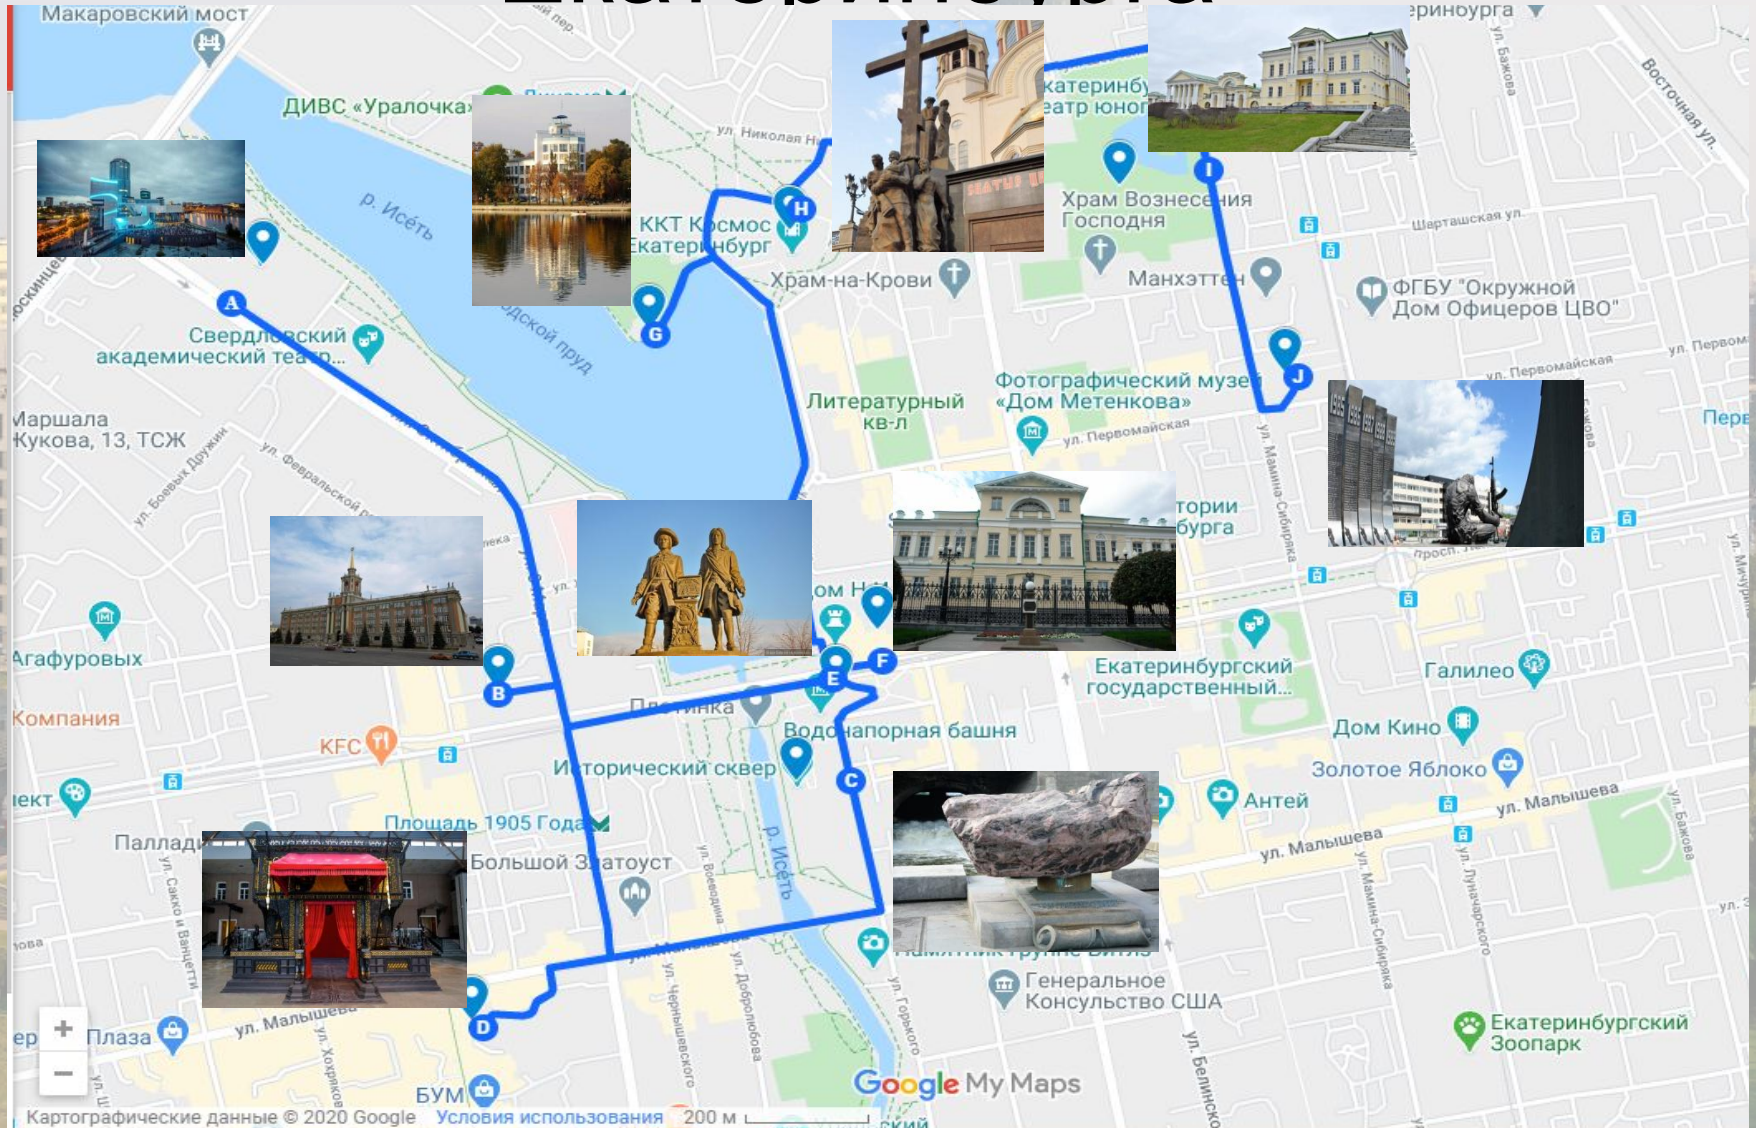

Онлайн экскурсия по Екатеринбургу

Работу выполнила:
студентка группы Т-4-14
Трушкова Анастасия
Преподаватель:
Шамрай Анна
Владимировна

Карта-схема объектов Екатеринбурга

An aerial photograph of a city. In the foreground, a large, ornate white church with multiple golden domes and a cross on top is the central focus. To its right is a large, multi-story building with a classical architectural style. In the background, a tall, modern glass skyscraper stands out against the sky. The city is densely packed with various buildings, and a wide road with traffic is visible on the right side. The overall scene is captured from a high angle, providing a comprehensive view of the urban landscape.