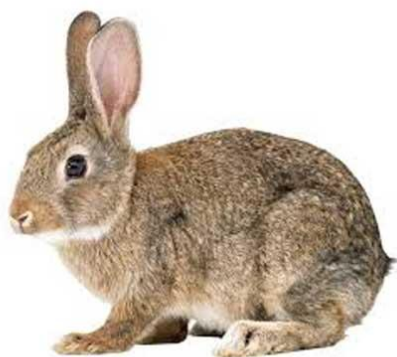

БЕЛКА

МЕДВЕДЬ

ВОЛК

ЛИСА

КРОЛИК

БОБР

КОЗЁЛ

СВИНЬЯ

КОРОВА

ЛОСЬ

КРОЛИК

МЕДВЕДЬ

ЗАЯЦ

ЛИСА

Отлично!!!

A whimsical forest scene with a glowing lantern hanging from a branch in the upper right and several mushrooms in the lower left. The background is a soft, painterly forest with green foliage and brown tree trunks.