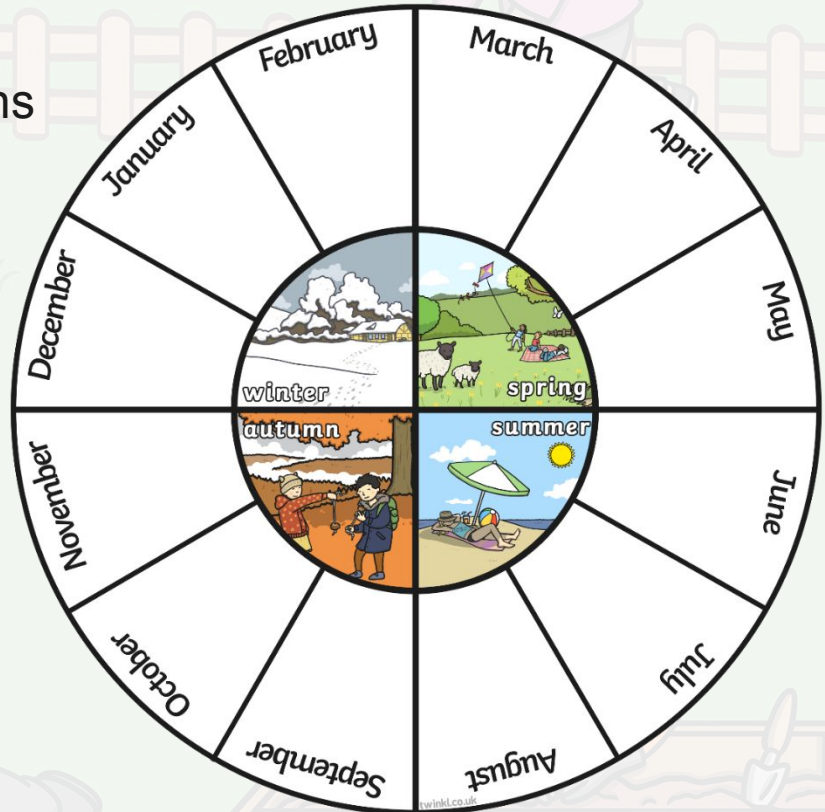

All About Spring

Spring

Spring is one of the four seasons.

spring

summer

autumn

winter

Months and Seasons

The spring months are March, April and May. Spring comes after the season of winter and before summer.

This wheel shows the different seasons and months of the year.

- Can you see the months of spring?
- What other seasons can you see?
- What season is your favourite?

Spring around the World

Spring falls in different months of the year, depending on where you are in the world.

In other countries, such as Australia, spring is in September, October and November!

They experience the seasons opposite to those in the United Kingdom.

Some Special UK Spring Dates

St. David's Day (Wales) – 1st March

St. Patrick's Day (Ireland) – 17th March

Queen Elizabeth II's birthday – 21st April

St. George's Day (England) – 23rd April

Mother's Day and Easter are often celebrated in spring too.