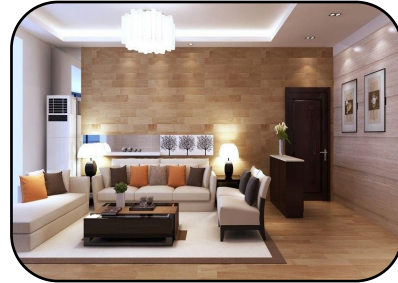

A silver key and a green paper cutout of a house with a heart-shaped hole, set against a corkboard background. The key is positioned diagonally from the top left towards the center. The green paper cutout is on the right side, featuring a heart-shaped hole in the lower right quadrant. The background is a textured corkboard.

# BEDROOM

# LIVING ROOM

# GARDEN

A cozy, dimly lit interior scene. In the center, a lit candle in a dark jar sits on a white surface. To its right, a glass of iced coffee with a lid is visible. In the background, a vase holds dried white flowers. The scene is set on a wooden surface, possibly a table or windowsill, with patterned fabrics and a book visible in the foreground. The overall atmosphere is warm and intimate.