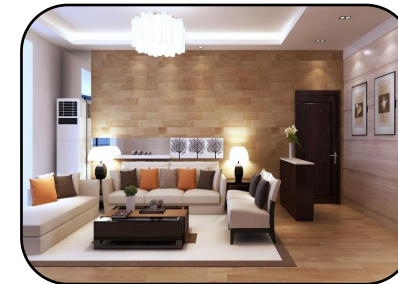

A silver key and a green paper cutout of a house with a heart-shaped hole, set against a corkboard background. The key is positioned diagonally from the top left towards the center. The green paper cutout is on the right side, featuring a heart-shaped hole in the lower right quadrant. The background is a textured corkboard.

# BEDROOM

# LIVING ROOM

# GARDEN

A cozy, dimly lit interior scene. In the center, a lit candle in a dark jar sits on a white surface. To its right, a glass of iced coffee with a lid is visible. In the background, a vase holds dried white flowers. The scene is set on a wooden surface, possibly a table or windowsill, with patterned fabrics and a book visible in the foreground. The overall atmosphere is warm and intimate.