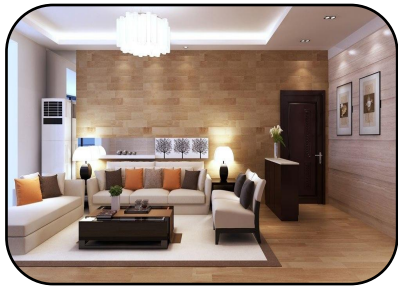

A silver key and a green paper cutout of a house with a heart-shaped hole, set against a corkboard background. The key is positioned diagonally from the top left towards the center. The green paper cutout is on the right side, featuring a heart-shaped hole in the lower right quadrant. The background is a textured corkboard.

# BEDROOM

# LIVING ROOM

# GARDEN

A cozy, dimly lit interior scene. In the center, a lit candle in a dark jar sits on a white surface. To its right, a glass of iced coffee with a lid is visible. In the background, a vase holds dried white flowers. The scene is set on a wooden surface, possibly a table or windowsill, with patterned fabrics and a book visible in the foreground. The overall atmosphere is warm and intimate.