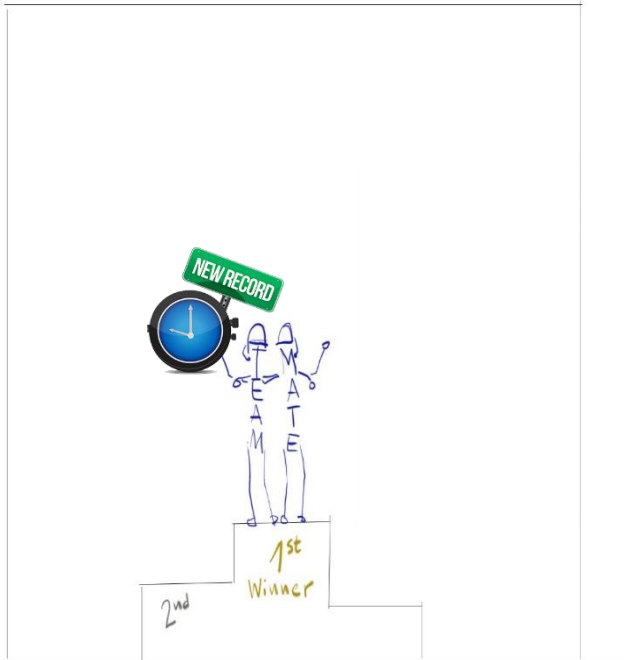

FAST ANAGRAM– Winning Scenario (New

DESCRIPTION

TEAM and MATE just won their race and they are delighted – happy – filled with emotions - enjoying the moment.

They are wearing their RACE HELMET with their MIC– this should be clearly noticeable.

TEAM is holding the New Time Record trophy.

Linked attachment:

Chest_1000X.png

new-time-record.png

Deliverables:

Fast Anagram Win NR. 934x1920 – 300dpi

Fast Anagram Win NR. 1080x1920 – 300dpi