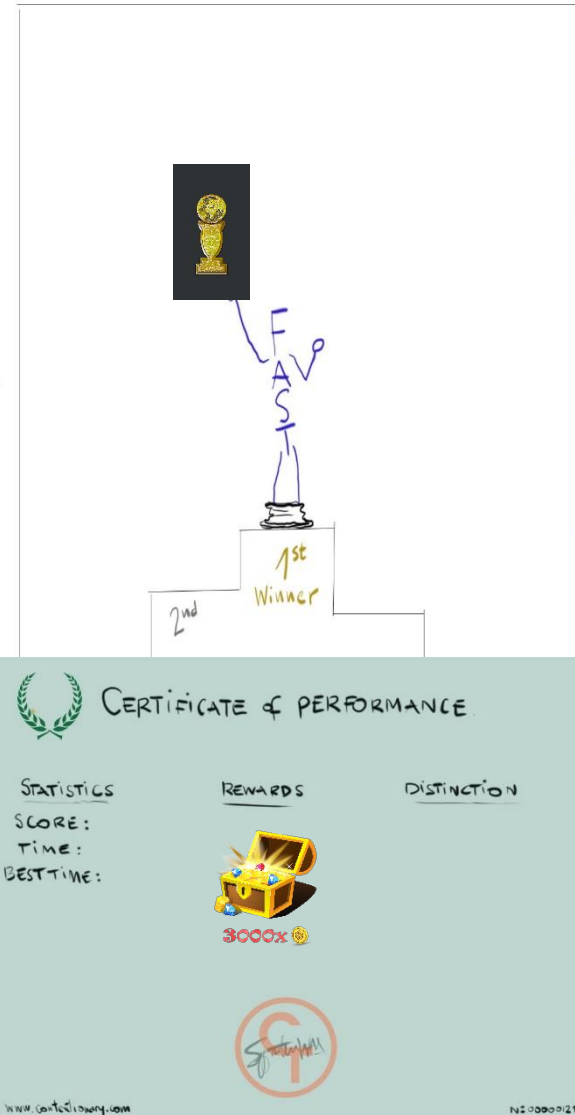

CRAZY QUIZ – Winning Scenario (Cup)

DESCRIPTION

FAST just won his race and he is delighted – happy – filled with emotions - enjoying the moment.

He is wearing his JUMPING BAG – this should be clearly noticeable.

He is also holding the Crazy Quiz Cup.

Linked attachment:

Crazy Quiz Cup.png

Chest_3000X.png

Deliverables:

Crazy Quiz Win. 934x1920 – 300dpi

Crazy Quiz Win. 1080x1920 – 300dpi