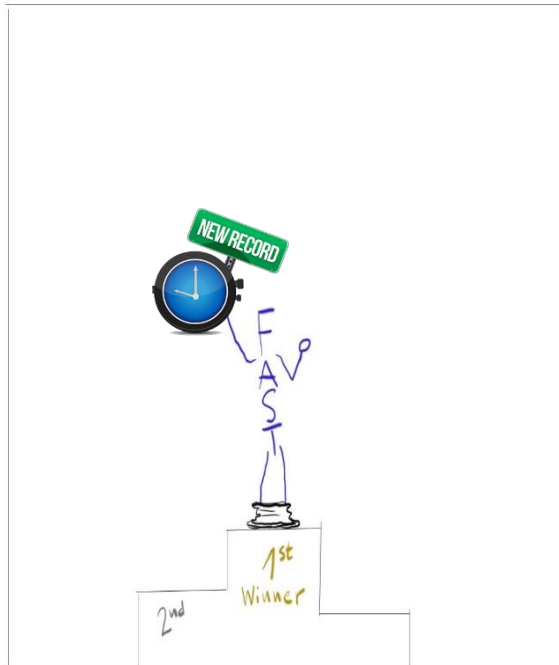

CRAZY QUIZ – Winning Scenario (New