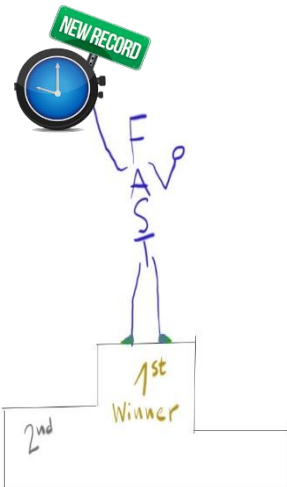

EASY QUIZ – Winning Scenario (New Record)