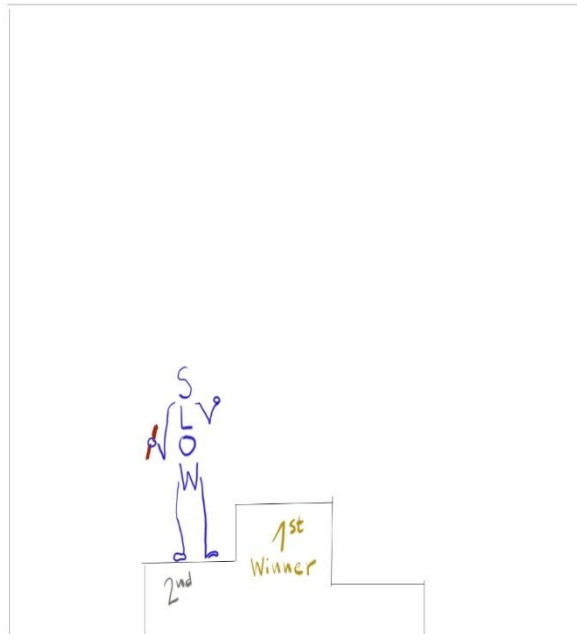

SHARED WORDS– Losing Scenario – Close

DESCRIPTION

SLOW just lost his race but was close to win - he is not sad – but a little disappointed - he has mixed emotions - hopeful – motivated to try again —

He is holding his RELAY BATON – this should be clearly noticeable.

Linked attachment:

Chest_Empty.png

Deliverables:

Shared Words Losing Close. 934x1920 – 300dpi

Shared Words Losing Close. 1080x1920 – 300dpi