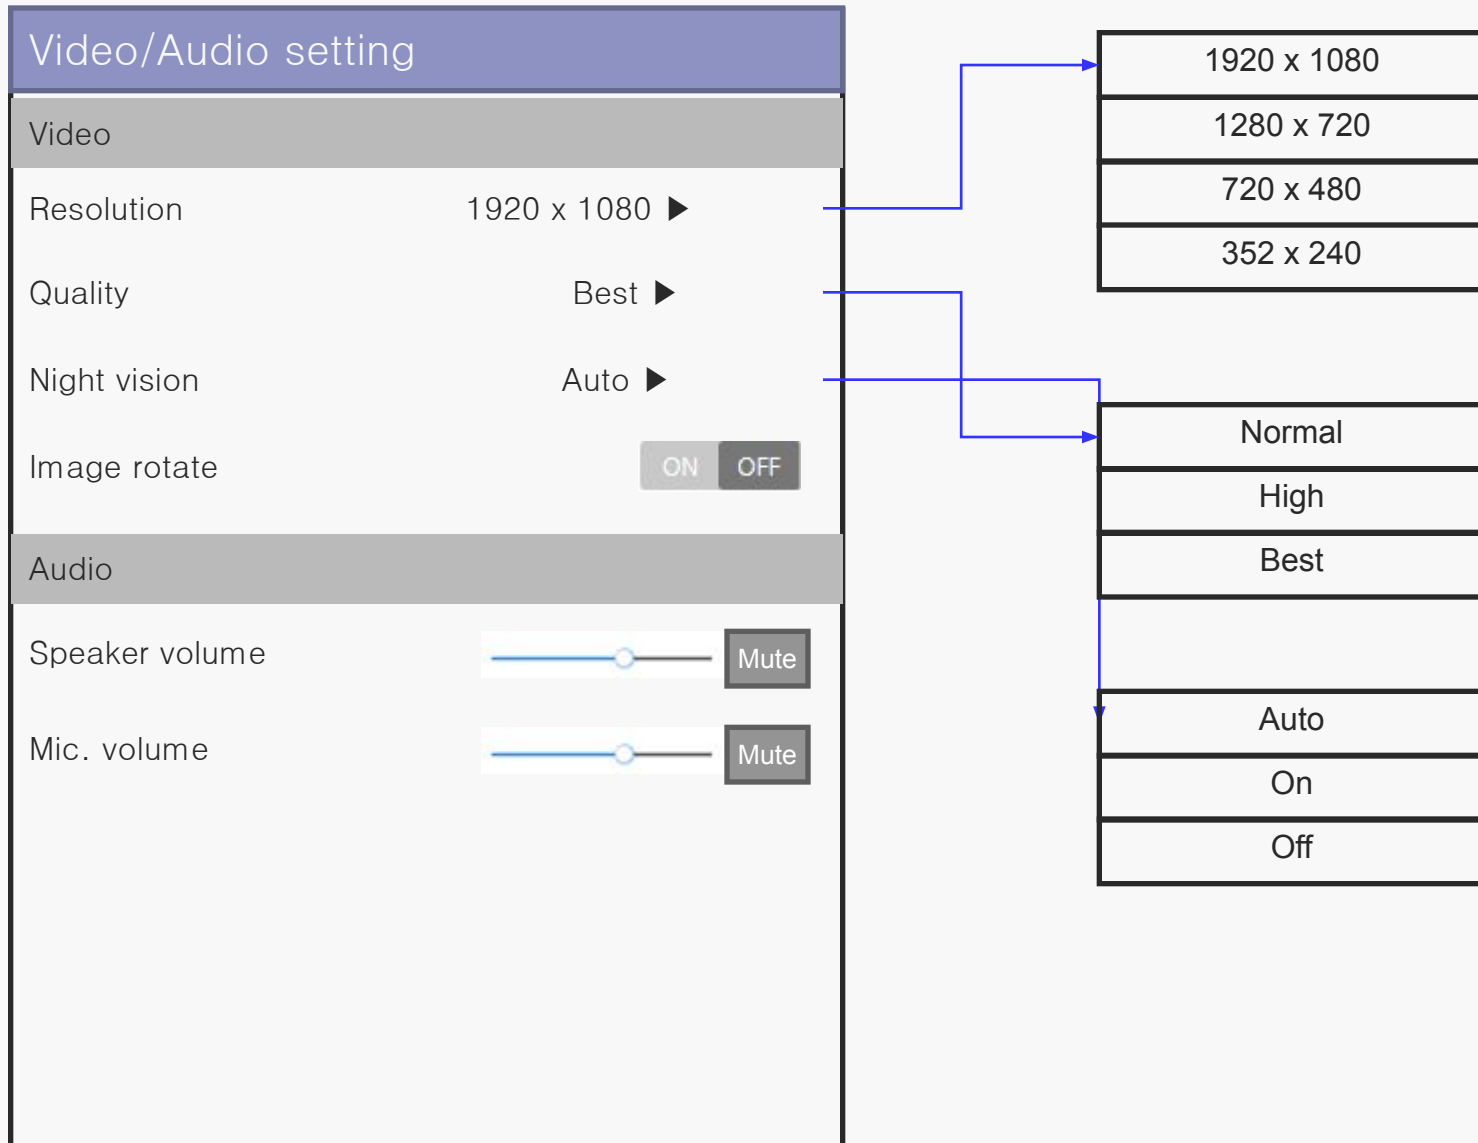

# Cloud camera App (Camera Setting)

2015. 9.

# Camera setting – Main menu

---

Camera setting
Video / Audio
Alarm
Schedule
General
Remove camera

# Camera setting – Video