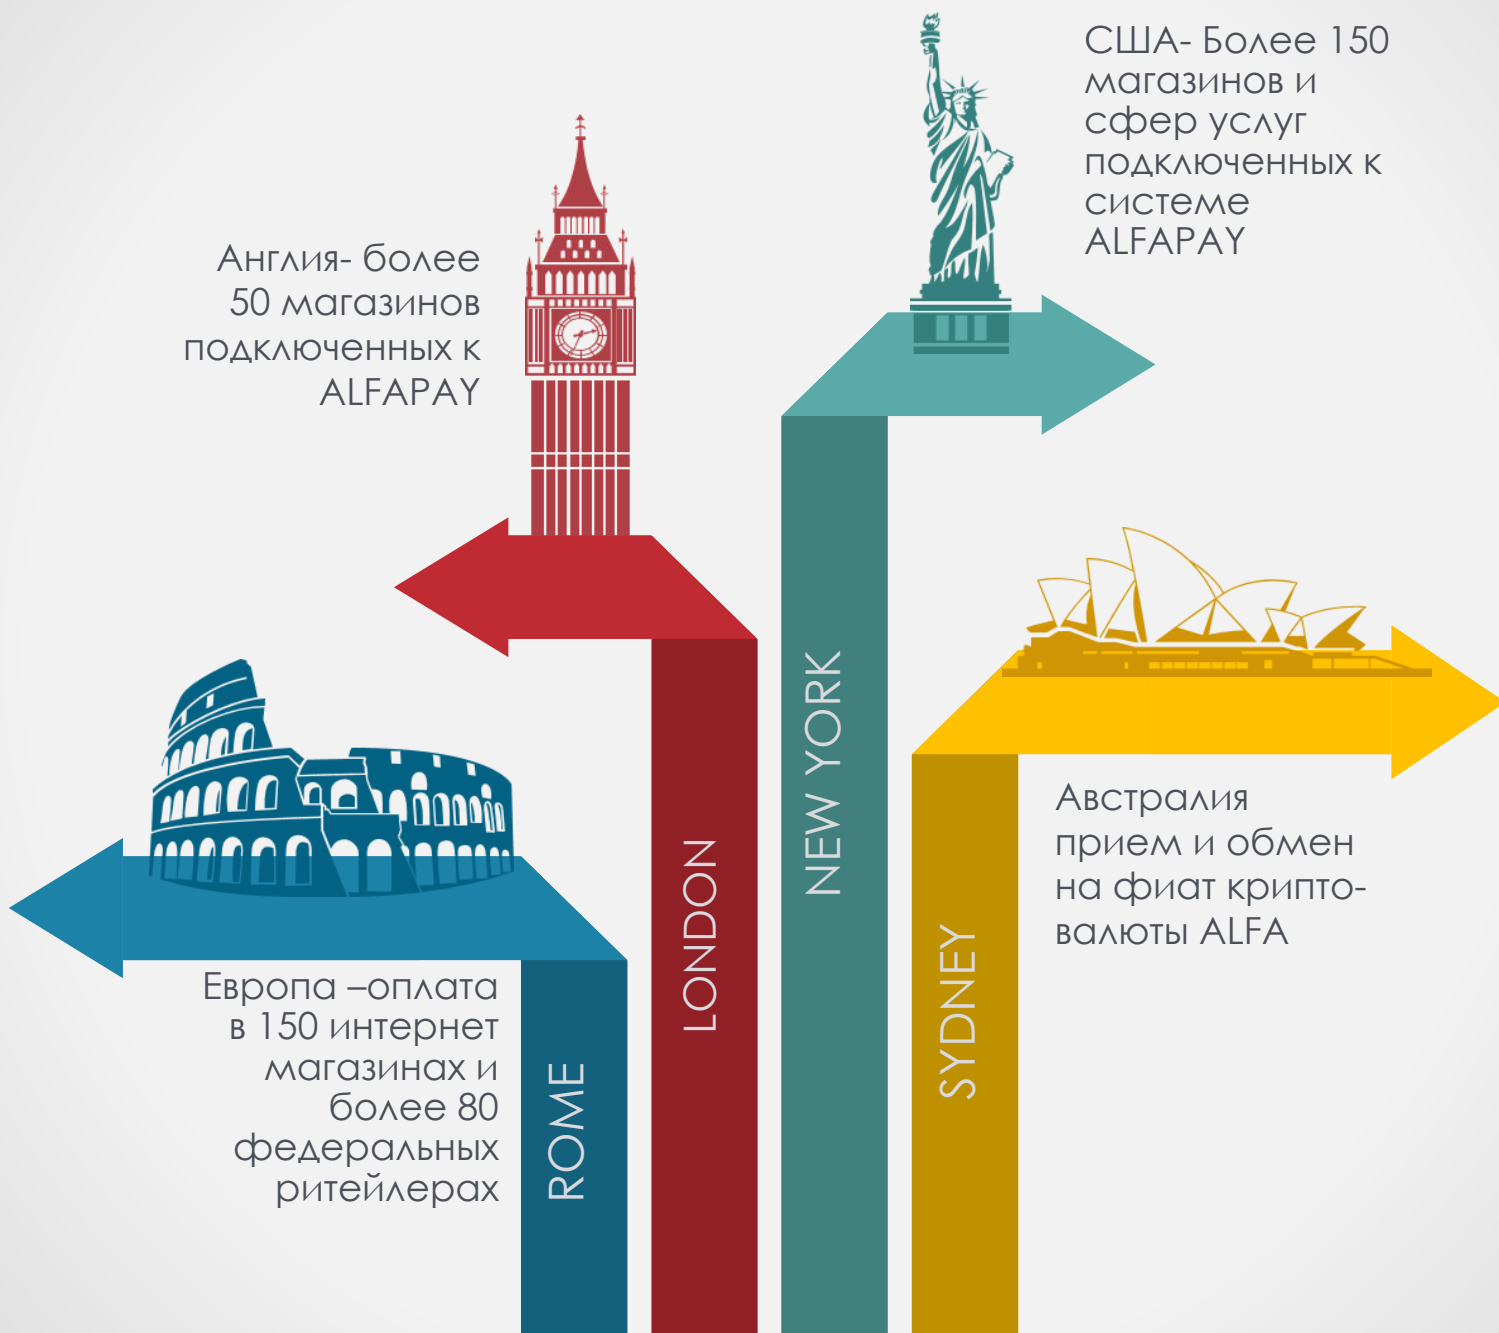

Англия- более 50 магазинов подключенных к ALFAPAY

США- Более 150 магазинов и сфер услуг подключенных к системе ALFAPAY

Европа –оплата в 150 интернет магазинах и более 80 федеральных ритейлерах

Австралия прием и обмен на фиат криптовалюты ALFA

ROME

LONDON

NEW YORK

SYDNEY