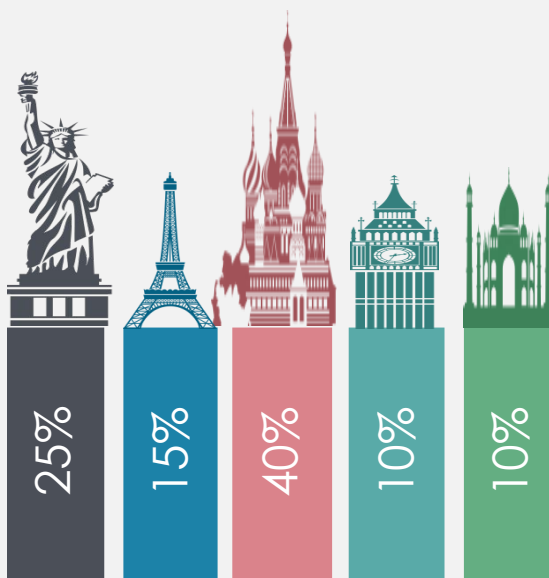

Распространение
приложения
ALFAPAY