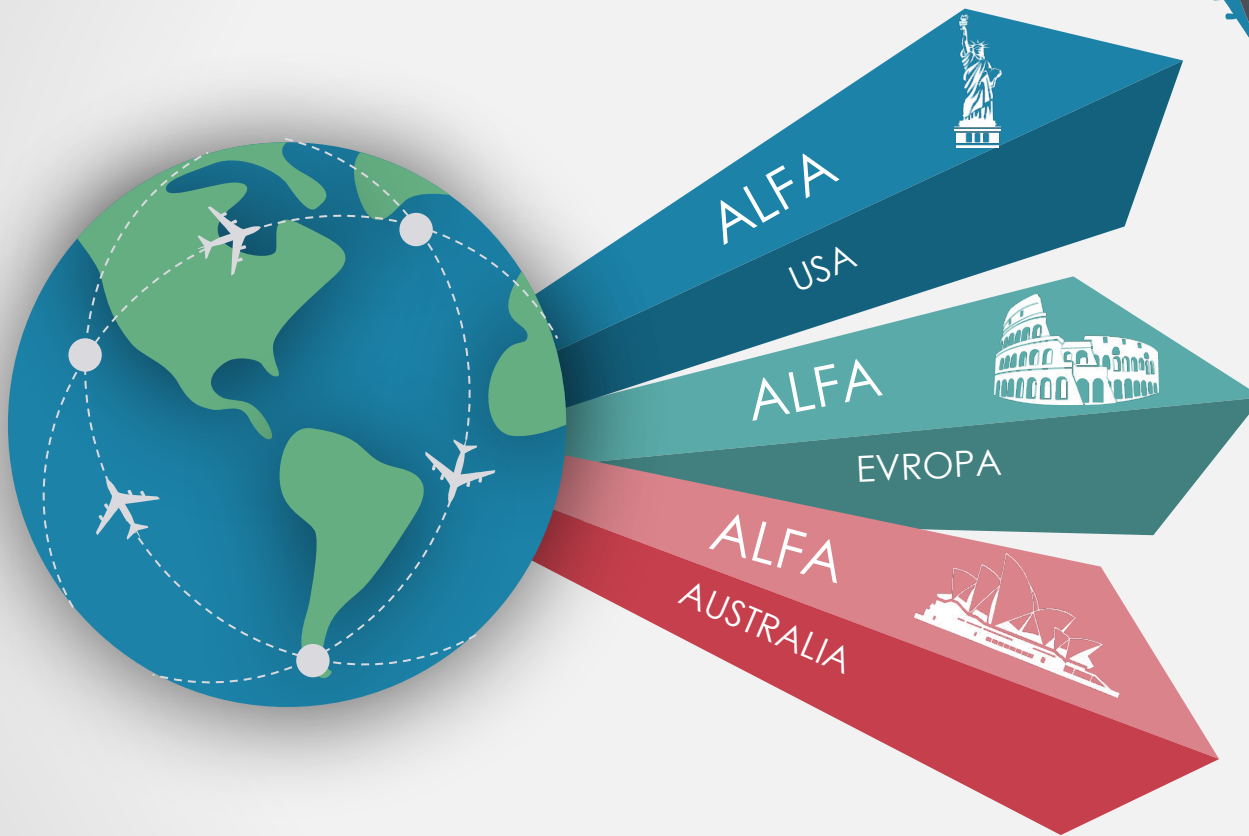

A graphic design for a presentation. It features a large, light gray circle with a dark gray border. Inside the circle, the text "World AlfaPay" is written in a large, black, sans-serif font, and "Presentation" is written below it in a smaller, black, sans-serif font. The background is white and decorated with various colorful icons representing global landmarks and culture. These include Big Ben (teal), the Taj Mahal (red), the Eiffel Tower (yellow), the Statue of Liberty (blue), a red and white striped tower, a yellow "HOLLYWOOD" sign, a teal tower, a blue tower, and a yellow tower. The text is centered within the circle.

NEW YORK

SYDNEY

# ALFAPAY

Безопасно и  
моментально  
оплата услуг и  
товаров по всему  
Миру со скидками и  
акциями с  
помощью ALFAPAY

DEPARTURE

Без  
границ

Свобода  
платежей

Доступно  
каждому

Максимальная  
глобализация  
системы

ARRIVAL