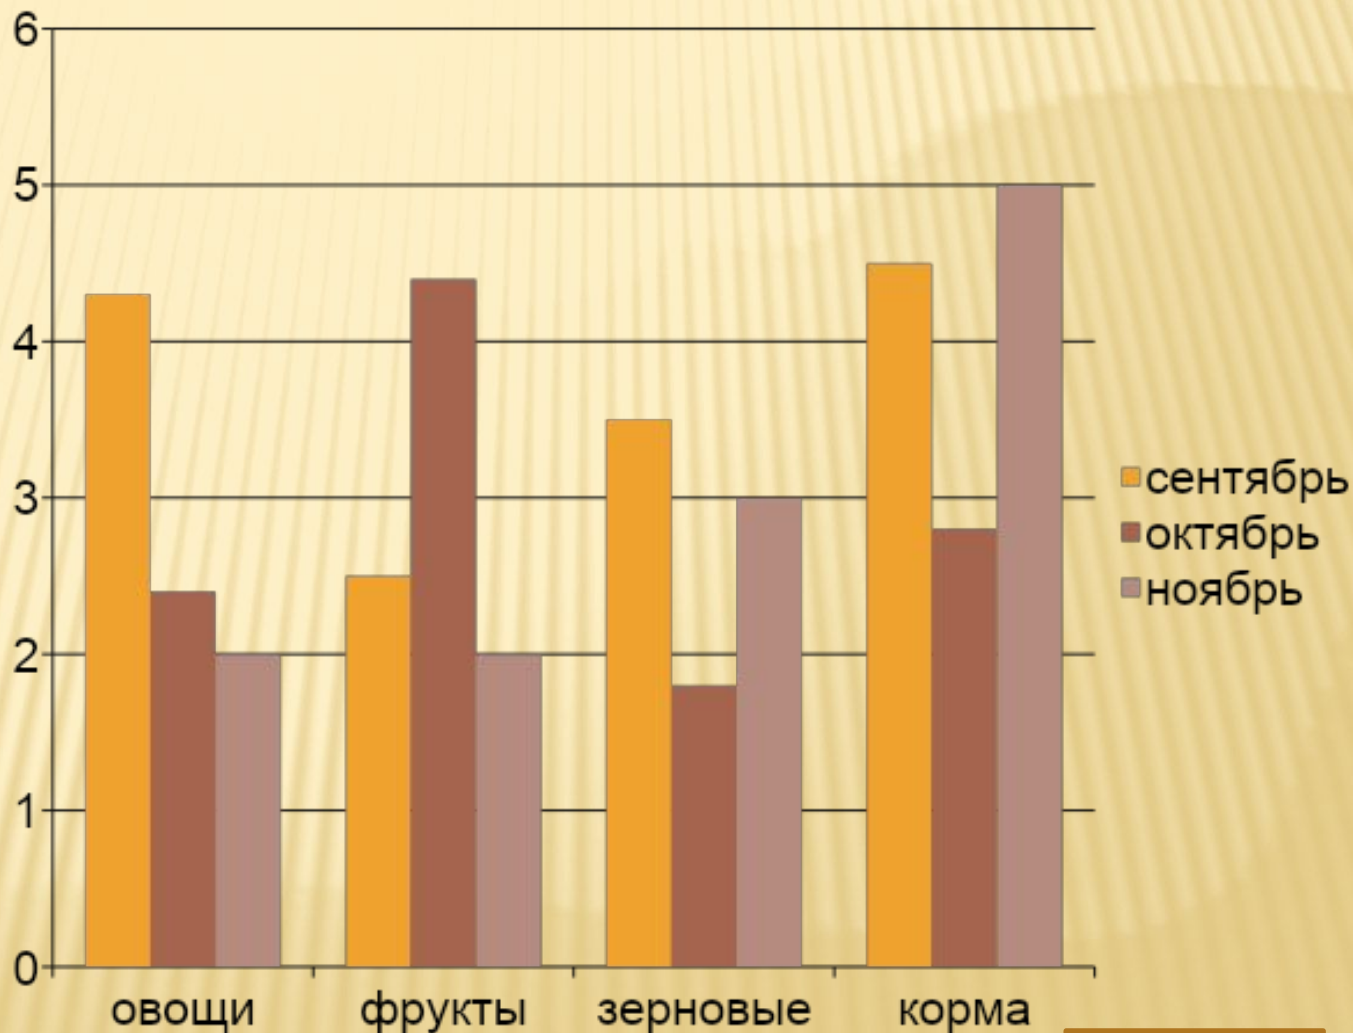

ОСЕНЬ - ПОРА ДОЖДЕЙ, СБОРА УРОЖАЯ И ЗАСЫПАНИЯ ПРИРОДЫ

- Овощи
- Фрукты
- Зерновые
- Корма

ВЫХОД