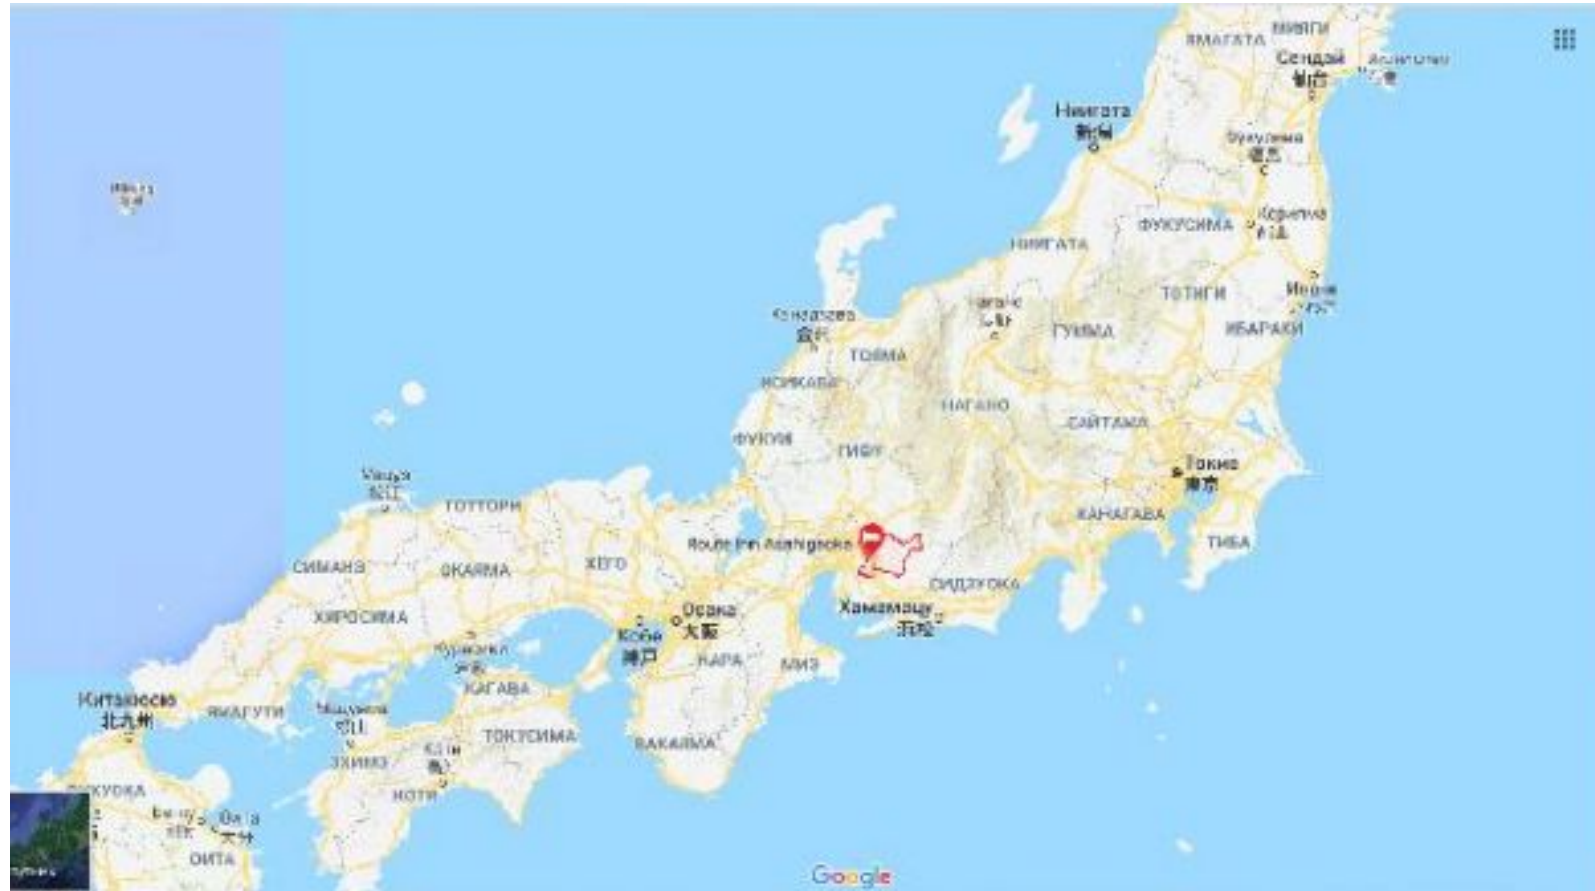

favorite
car brand

TOYOTA

Toyota Motor Corporation is the largest Japanese automotive corporation founded in 1937

1935-1949

1949-1989

TOYOTA

1958-1969

TOYOTA TOYOTA  TOYOTA

1969-1978

1978

1989-now

Changing the logo over time

The head office of the company is located in Toyota, Aichi Prefecture, Japan.

Sakichi Toyoda

Japanese
entrepreneur,
inventor and
industrialist.
Founder of Toyoda
automatic loom
works

**Kiichiro
Toyota** is a world famous Japanese businessman whose father is the founder of Toyoda Loom Works, which later became a well-known company to all of us - **Toyota Motor Co.**

My favorite car is toyota