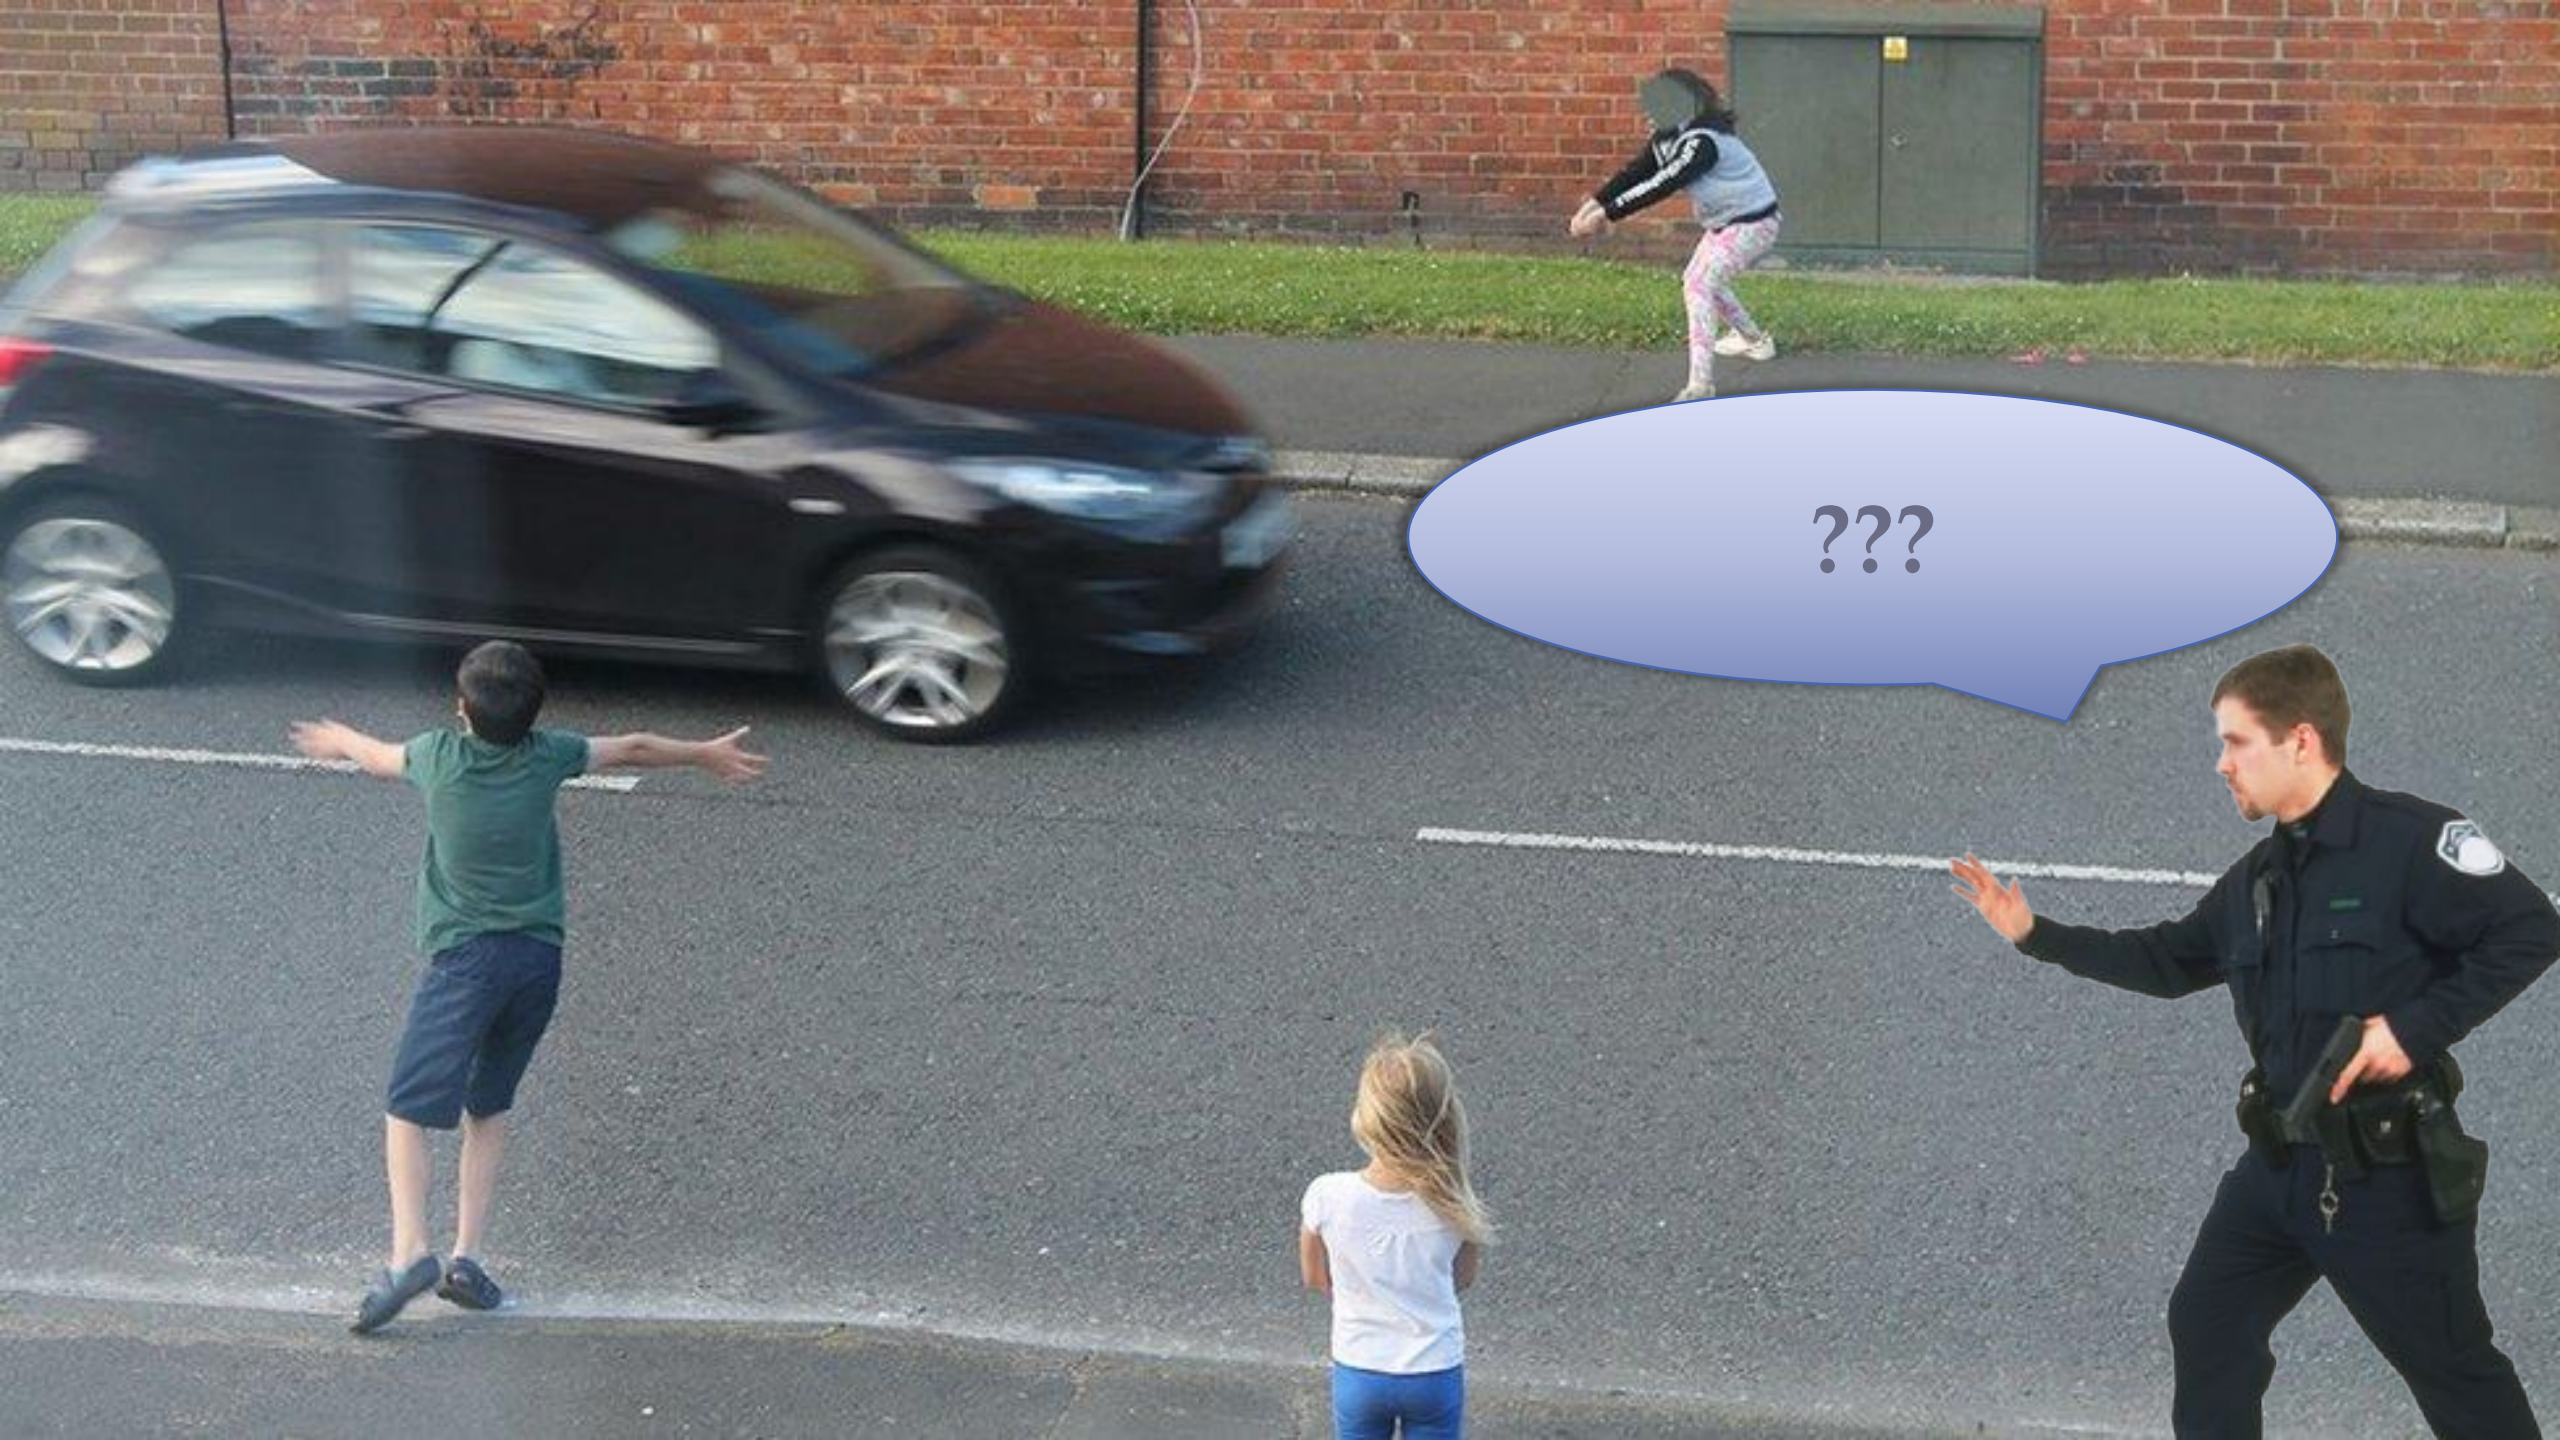

BE SAFE!

A woman in a dark blue police uniform stands on the left side of a paved road. She is smiling and has her hands on her hips. The road is lined with green trees and grass, leading into the distance. A large white speech bubble is positioned above her, containing text.

**Hi guys!
Today we will learn
how to be safe!
Let's start!**

???

Don't play
next to traffic!

???

Don't listen
to music!

Don't cross the road next to cars

**Don't shout!
Be polite to the
driver and to
other people!**

ИПО. ПАМ

Wear a helmet!

???

RFE/RL Current Time

A man with a mustache, wearing a dark jacket, is standing in the interior of a vehicle, possibly a bus or train, and talking to a female police officer. The officer is wearing a dark uniform with a badge and a patch on her sleeve. The background shows a window with a view of a city street and a building. A speech bubble is overlaid on the image, containing the text "Don't talk to the driver when he is driving".