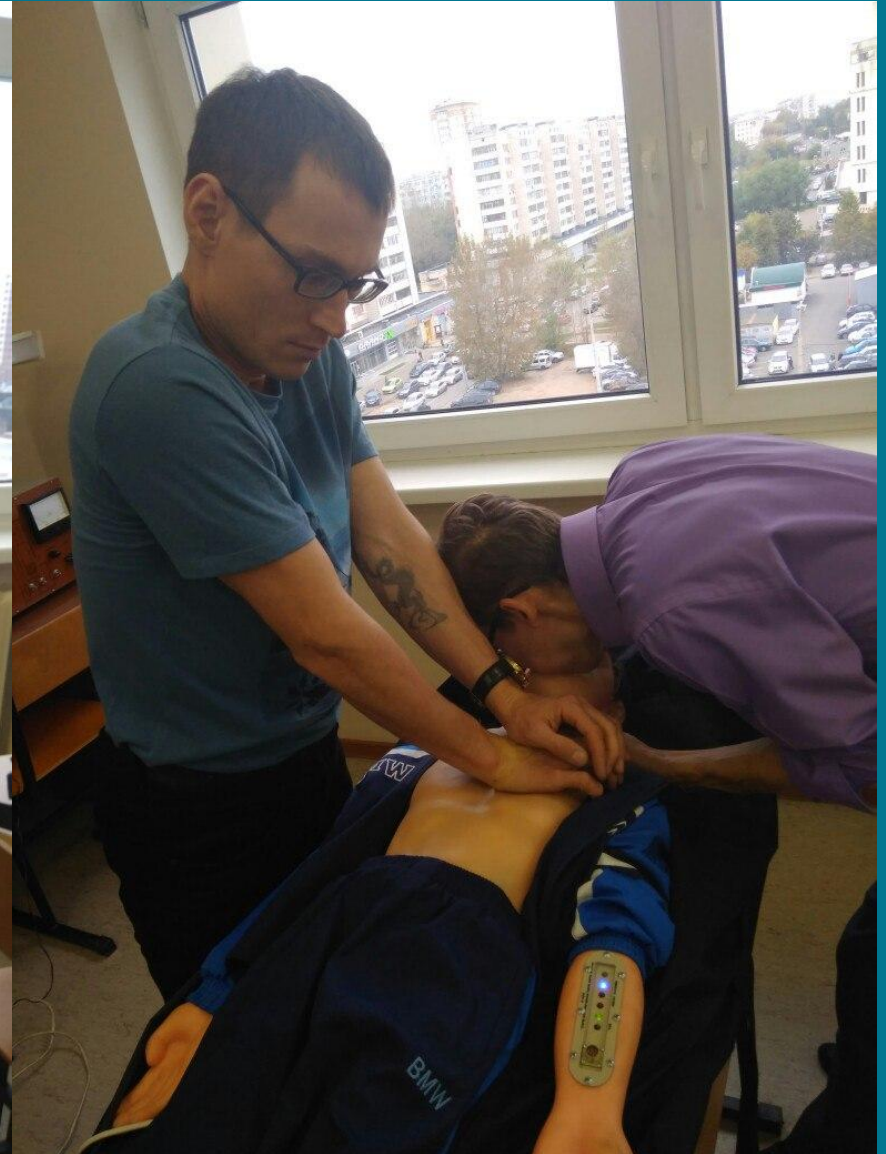

Знаем толк в оказании первой МЕДИЦИНСКОЙ ПОМОЩИ