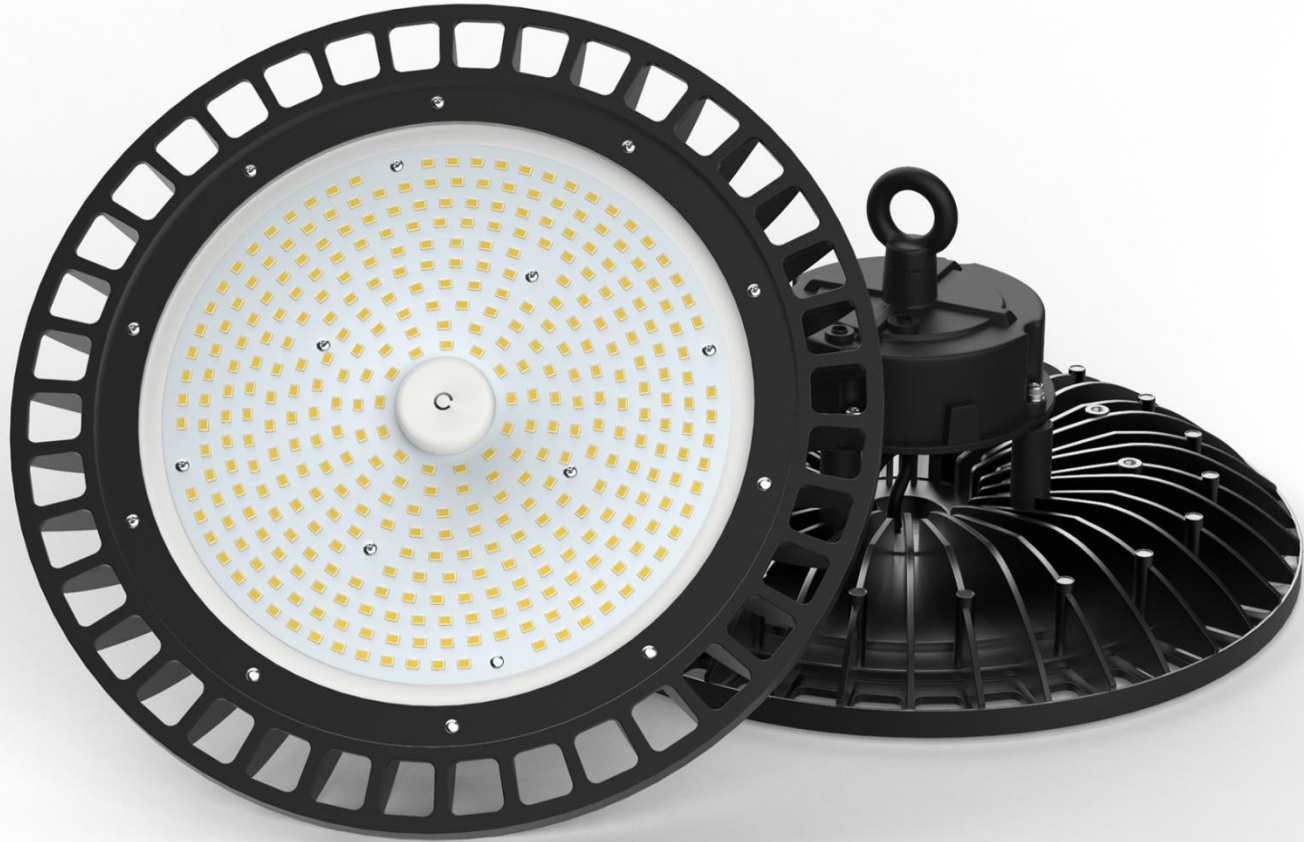

3 things to
Remember before
purchasing
High Bay LED lights!

For your Warehouse

[High Bay LED lights](#) are specifically designed for illuminating large areas with ceiling height ranging from 15ft and more. Depending upon the design and your requirement, you can either use chains or install these high bay lights in the ceiling. Like other LED lights, High bays also offer a range of options, where each one caters to a different need. So it is imperative to choose the aptest one for your area. It may seem a difficult task, but these three considerations will help in

High Bay LED
Lights

Analyzing your Space

The first thing you should do as an intelligent buyer is to analyze your space, as the choice of LED high bay lights will highly depend on the type of space you own.

For example, an LED high bay with 50-foot candles is required for illuminating the warehouse, whereas an LED high bay with 30 foot-candles is generally enough for a storeroom.

So if you analyze your space initially, it will help you to ensure that you buy suitable lights for your commercial or industrial space.

Color temperature is that feature of the light that is measured on the kelvin scale. Light with a higher number on the kelvin scale is more yellow and warm, whereas light with a lower number is cool and blue.