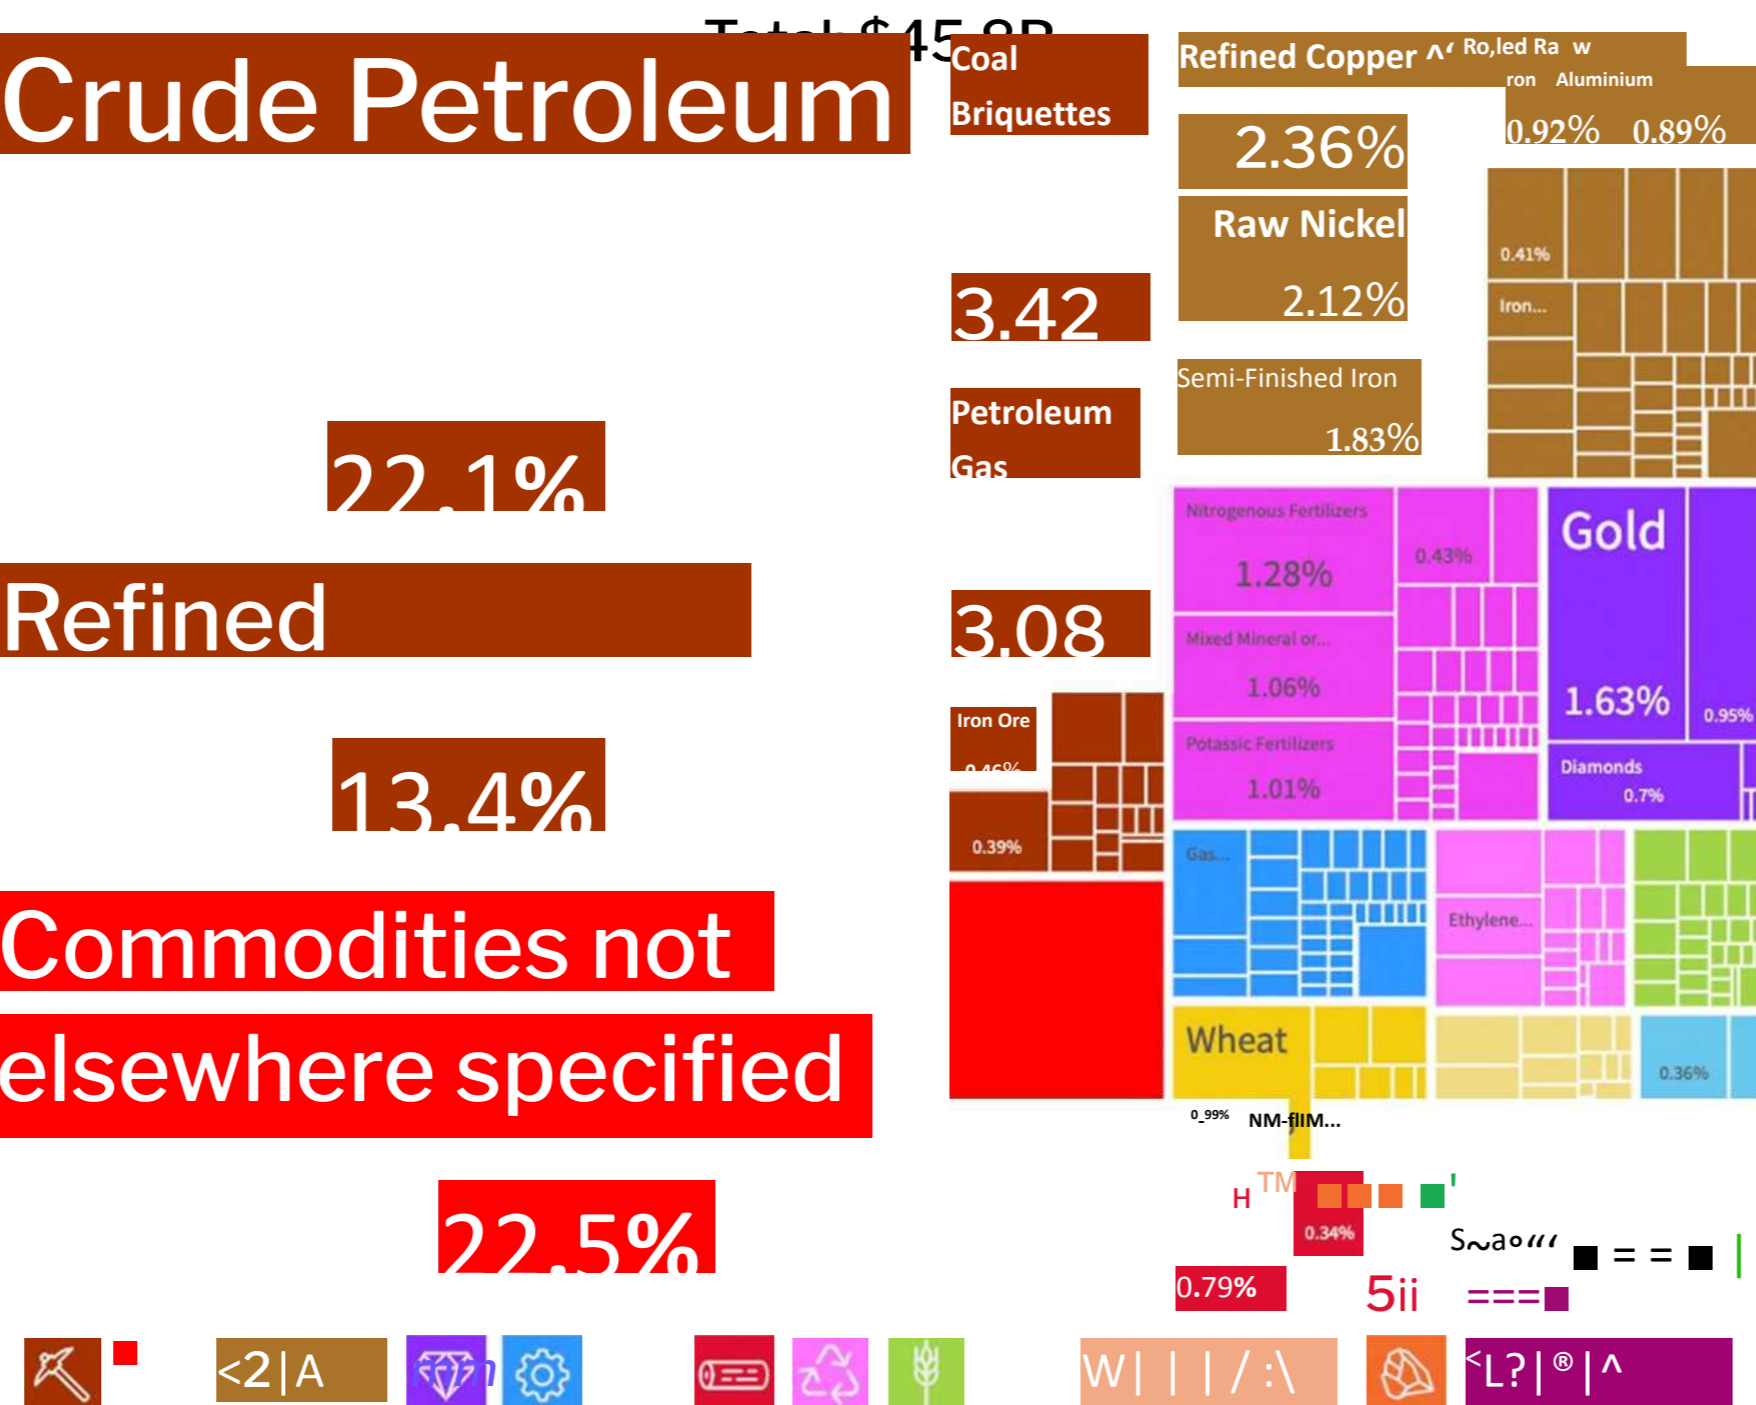

RU
S

TYPE

Treemap

Geomap

EXPORT GROWTH	IMPORT GROWTH
(JANUARY 2021- JANUARY 2022)	(JANUARY 2021- JANUARY 2022)
$18.7B (69,1%)	$6.51B (38,7%)
MAIN EXPORTER (JANUARY 2022)	MAIN DESTINATION (JANUARY 2022)
MOSCOW. THE CAPITAL OF RUSSIAN FEDERATION	China $5.8B

This section shows exports and imports data at subnational level for Russia. Click any date in the line plot, any subnational region in the geomap, or any product, destination or origin country to explore the exports or imports behavior of Russia over time.

For full datasets download visit Bulk Download page.

[Go to Bulk Download](#)

Data from [Federal Customs Service of Russia](#).

WLATEST TRENDS @ HISTORICAL DATA ^ SERVICE TRADE @ COMPLEXITY

uncu