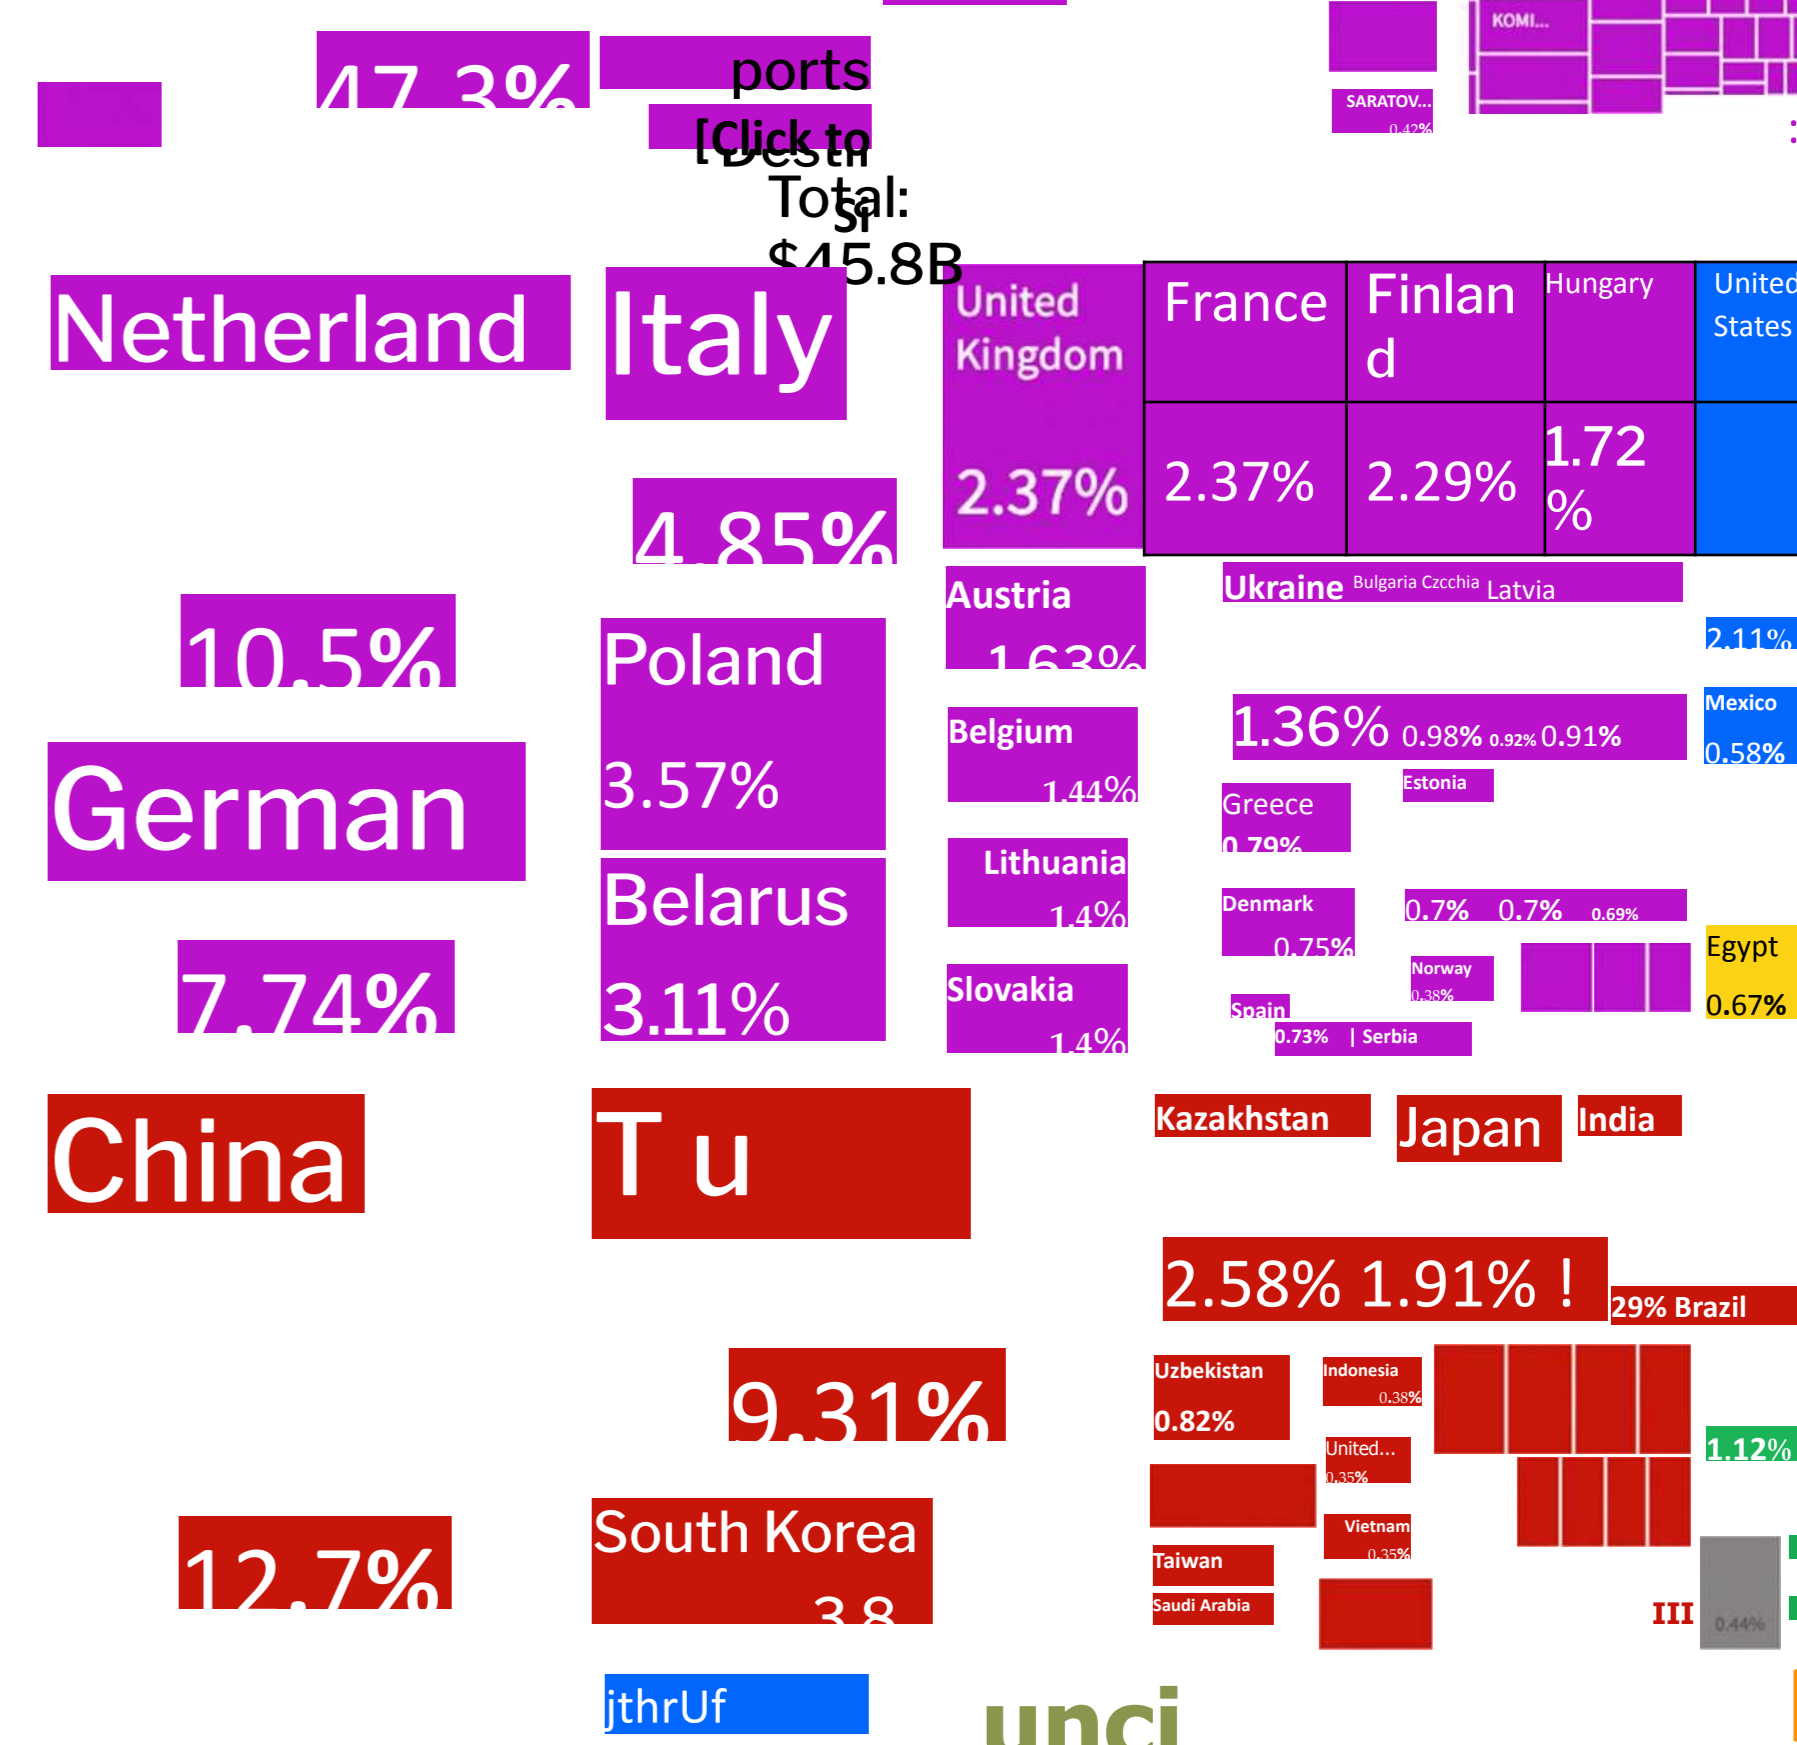

WWW.OEC.WORLD

RU
S

TYPE

Treemap

Geomap

EXPORT GROWTH	IMPORT GROWTH
(JANUARY 2021- JANUARY 2022)	(JANUARY 2021- JANUARY 2022)
\$18.7B (69,1%)	\$6.51B (38,7%)
MAIN EXPORTER (JANUARY 2022)	MAIN DESTINATION (JANUARY 2022)
MOSCOW. THE CAPITAL OF RUSSIAN FEDERATION	China \$5.8B

This section shows exports and imports data at subnational level for Russia. Click any date in the line plot, any subnational region in the geomap, or any product, destination or origin country to explore the exports or imports behavior of Russia over time.

For full datasets download visit Bulk Download page.

[Go to Bulk Download](#)

Data from [Federal Customs Service of Russia](#).

WLATEST TRENDS @ HISTORICAL DATA ^ SERVICE TRADE @ COMPLEXITY

Products Exports 2022) [Click to Select a Product]