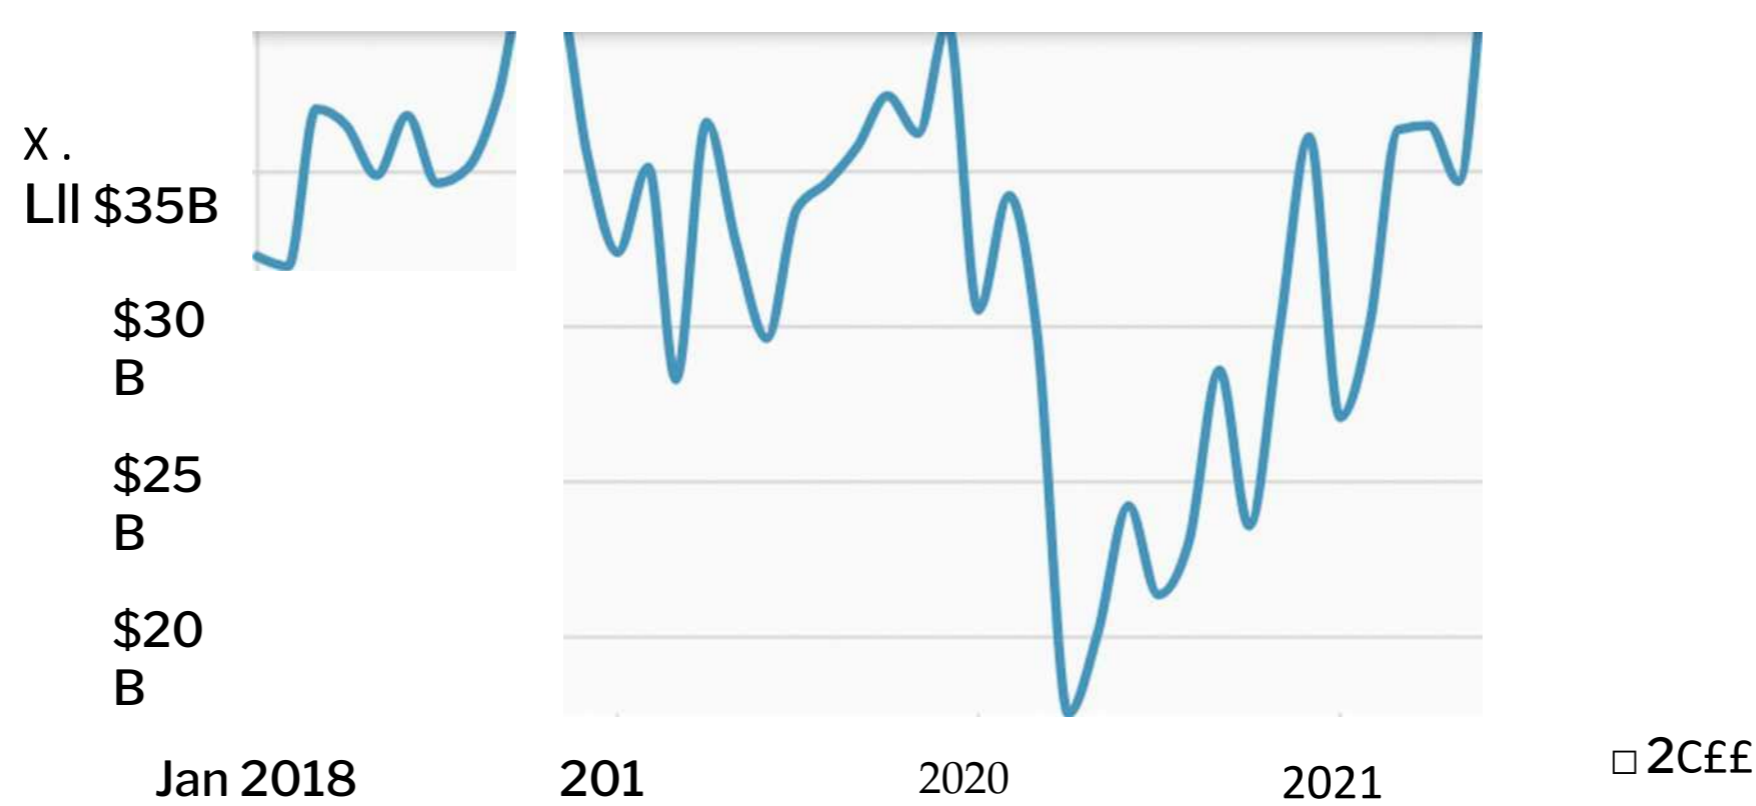

RU
S

TYPE

Treemap

Geomap

EXPORT GROWTH	IMPORT GROWTH
(JANUARY 2021- JANUARY 2022)	(JANUARY 2021- JANUARY 2022)
$18.7B (69,1%)	$6.51B (38,7%)
MAIN EXPORTER (JANUARY 2022)	MAIN DESTINATION (JANUARY 2022)
MOSCOW. THE CAPITAL OF RUSSIAN FEDERATION	China $5.8B

This section shows exports and imports data at subnational level for Russia. Click any date in the line plot, any subnational region in the geomap, or any product, destination or origin country to explore the exports or imports behavior of Russia over time.

For full datasets download visit Bulk Download page.

[Go to Bulk Download](#)

Data from [Federal Customs Service of Russia](#).

WLATEST TRENDS @ HISTORICAL DATA ^ SERVICE TRADE @ COMPLEXITY

Products Exports 2022) [Click to Select a Product]