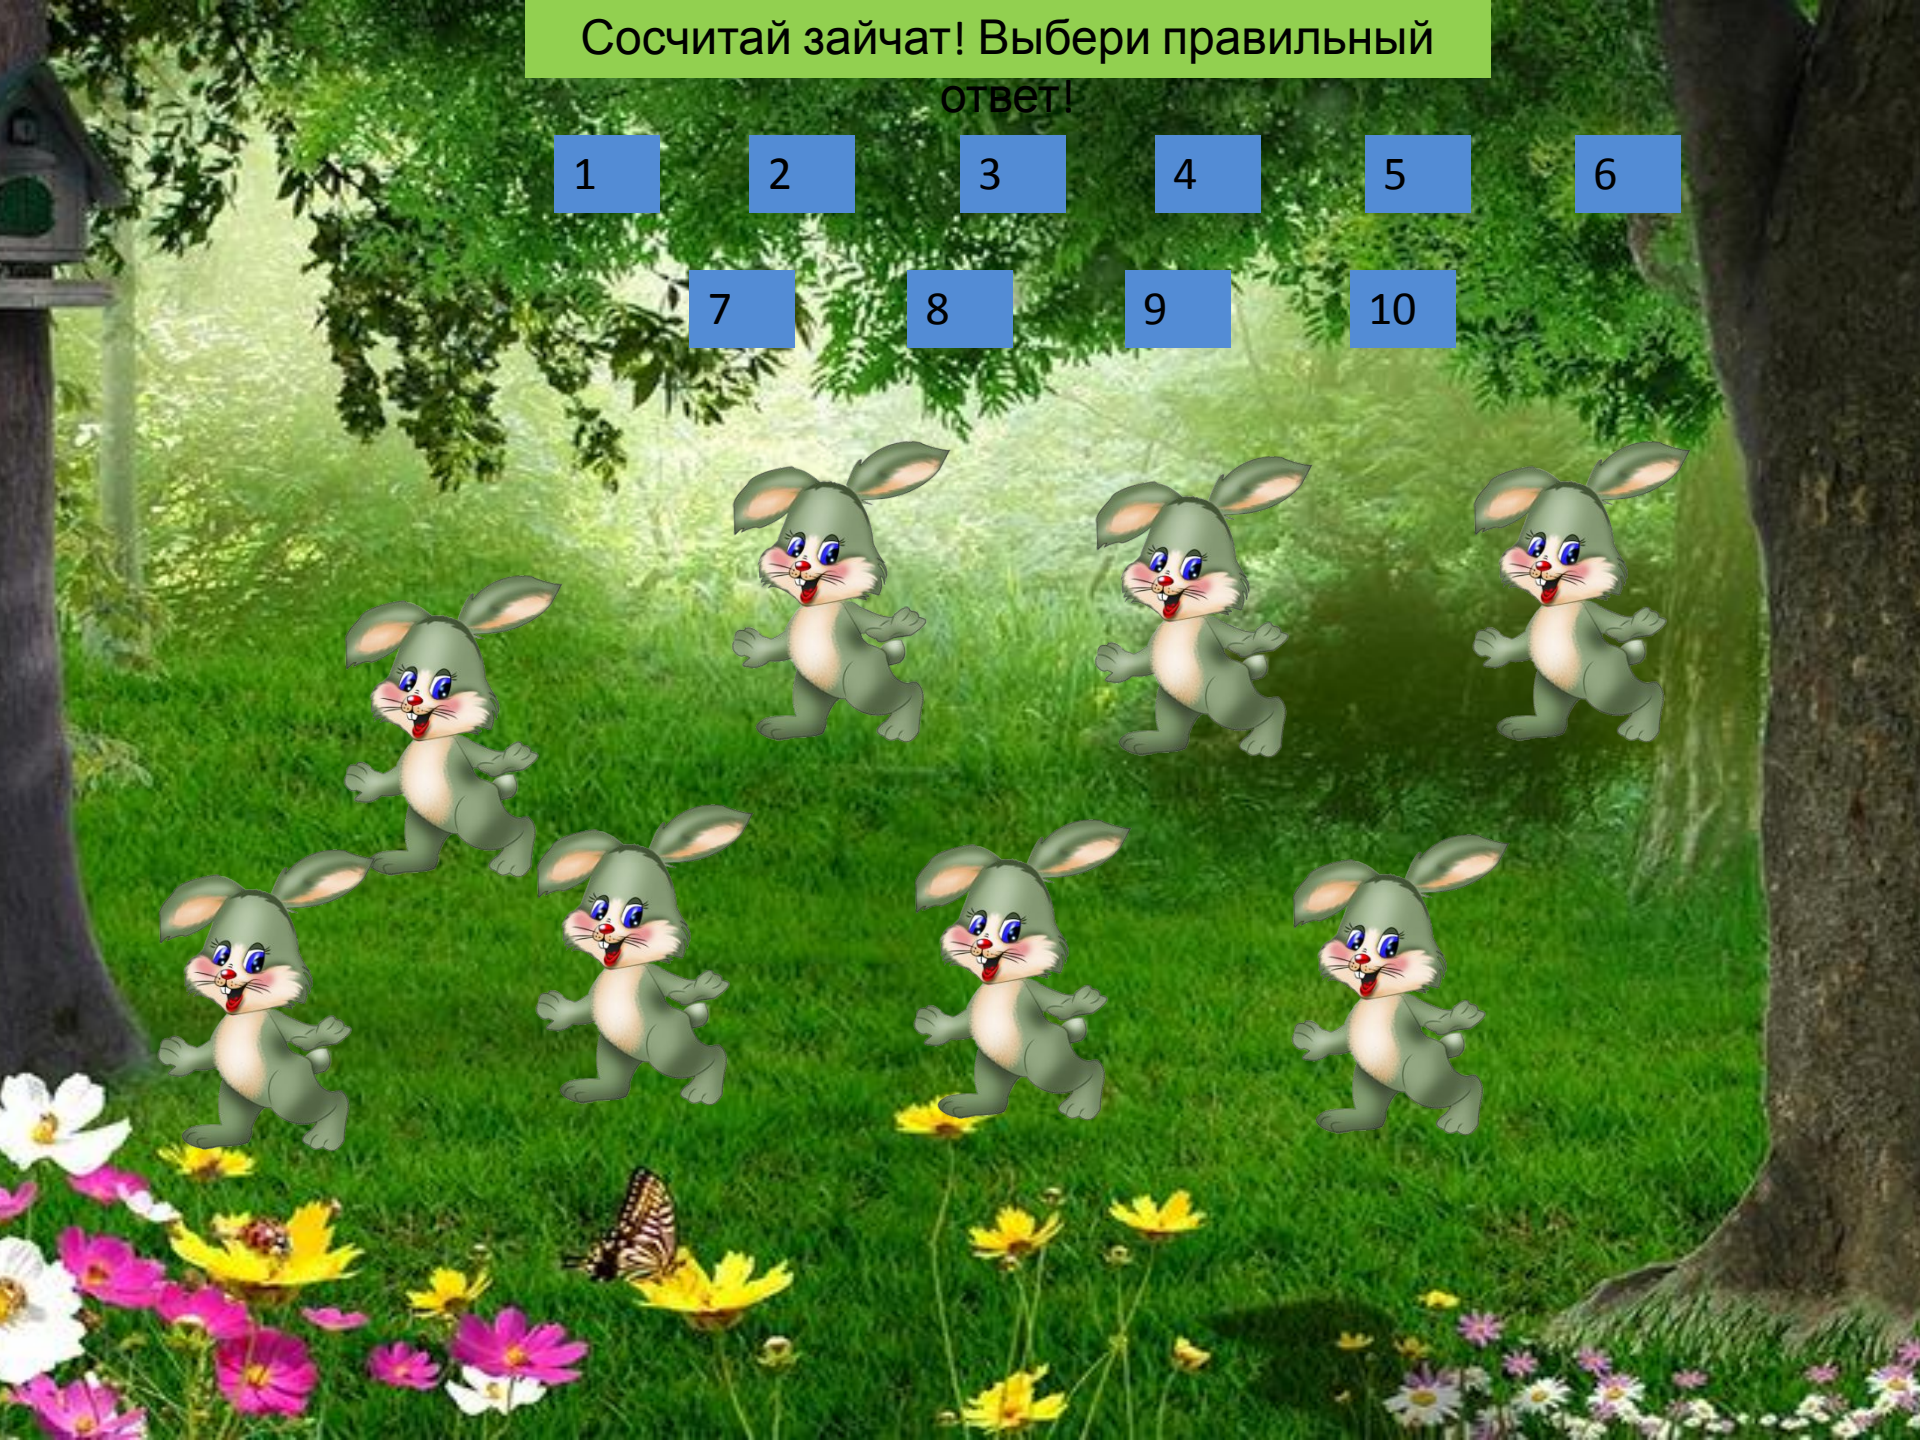

Верно!!!

Следующий вопрос

Сосчитай зайчат! Выбери правильный ответ!

1

2

3

4

5

6

7

8

9

10

Неверно!!!

← Вернуться к вопросу

A vibrant garden scene with a large green tree on the left, a smaller tree on the right, and a grassy area with yellow and pink flowers. A butterfly is visible on a yellow flower. A green rectangular box is centered in the upper half of the image, and a blue arrow points to the right in the lower half.