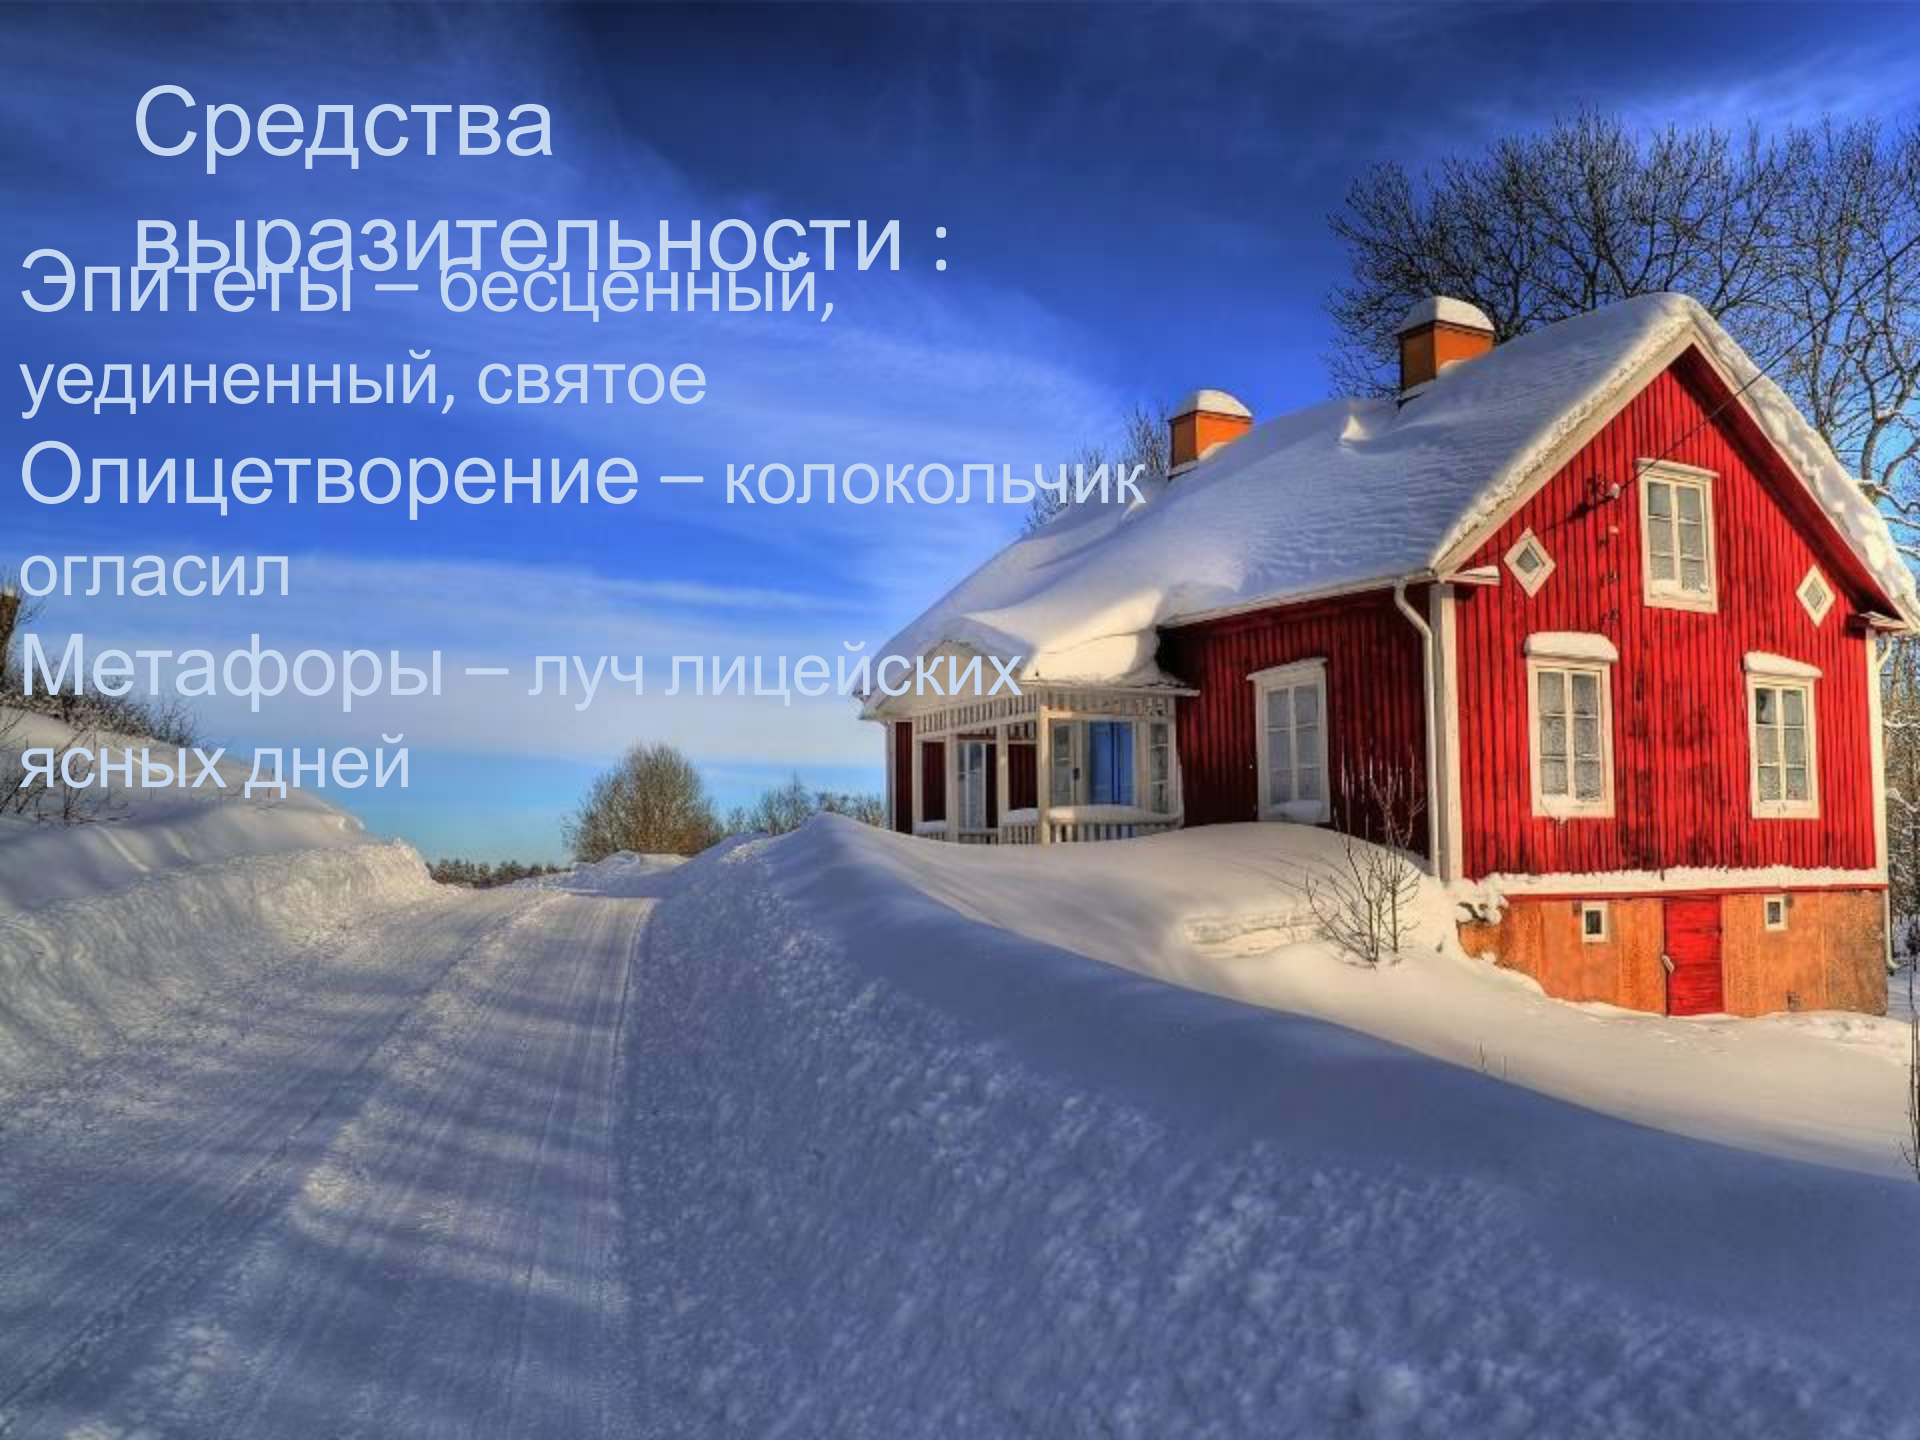

Средства

выразительности :

Эпитеты – бесценный,

уединенный, святое

Олицетворение – колокольчик

огласил

Метафоры – луч лицейских

ясных дней