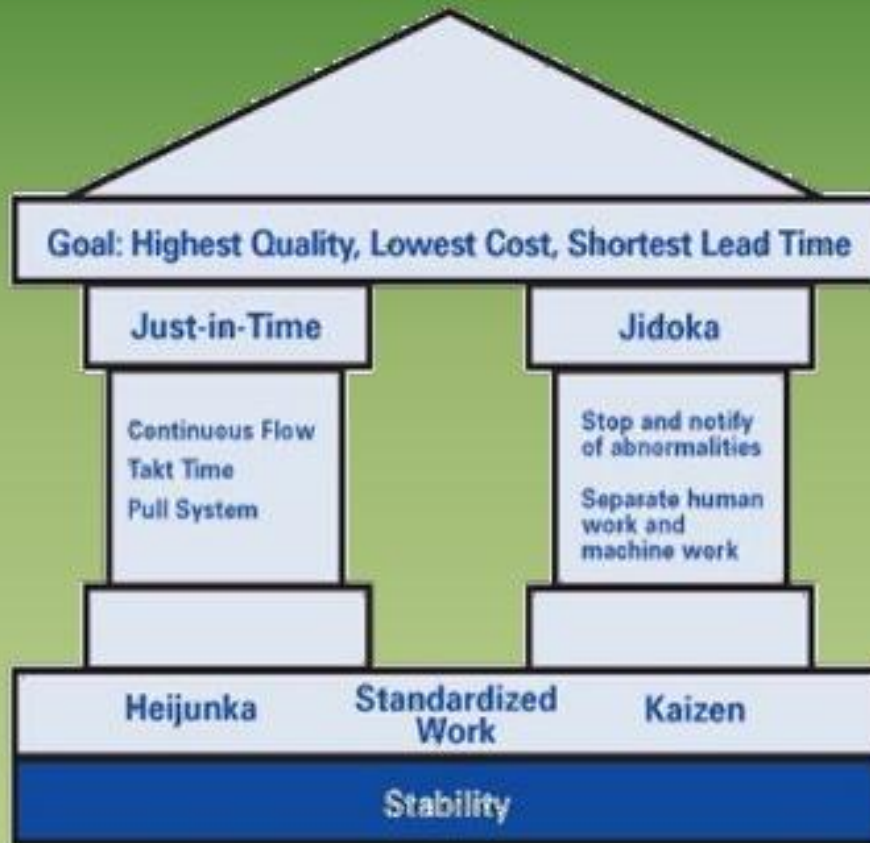

TOYOTA

COMPANY

Performed by: Alekseenko Vladyslav

History

Founders of Toyota

- **Sakichi Toyoda(1867-1930)**
 - Automatic Loom
- **Kiichiro Toyoda (1894- 1952)**
 - Used chain conveyor
 - into the Assembly line
- **Eiji Toyoda (1913)**
- Implementation of Jidoka and JIT.

The Golden period

- Becomes a major supplier of trucks to The
- Imperial Army during WWII.
- Plants were scheduled to be destroyed by
- allies, but the war ended first.

Innovations

- In 2002, entry in the Formula 1 circuit.
- In addition to manufacturing automobiles, Toyota provides financial services through its division
- Toyota Financial Services and
- also creates robots.

Toyota Production System

Toyota Production System "House."

The three central elements to this revolutionary system were:

- ❖ Just-in-time
- ❖ Kanban
- ❖ Jidoka