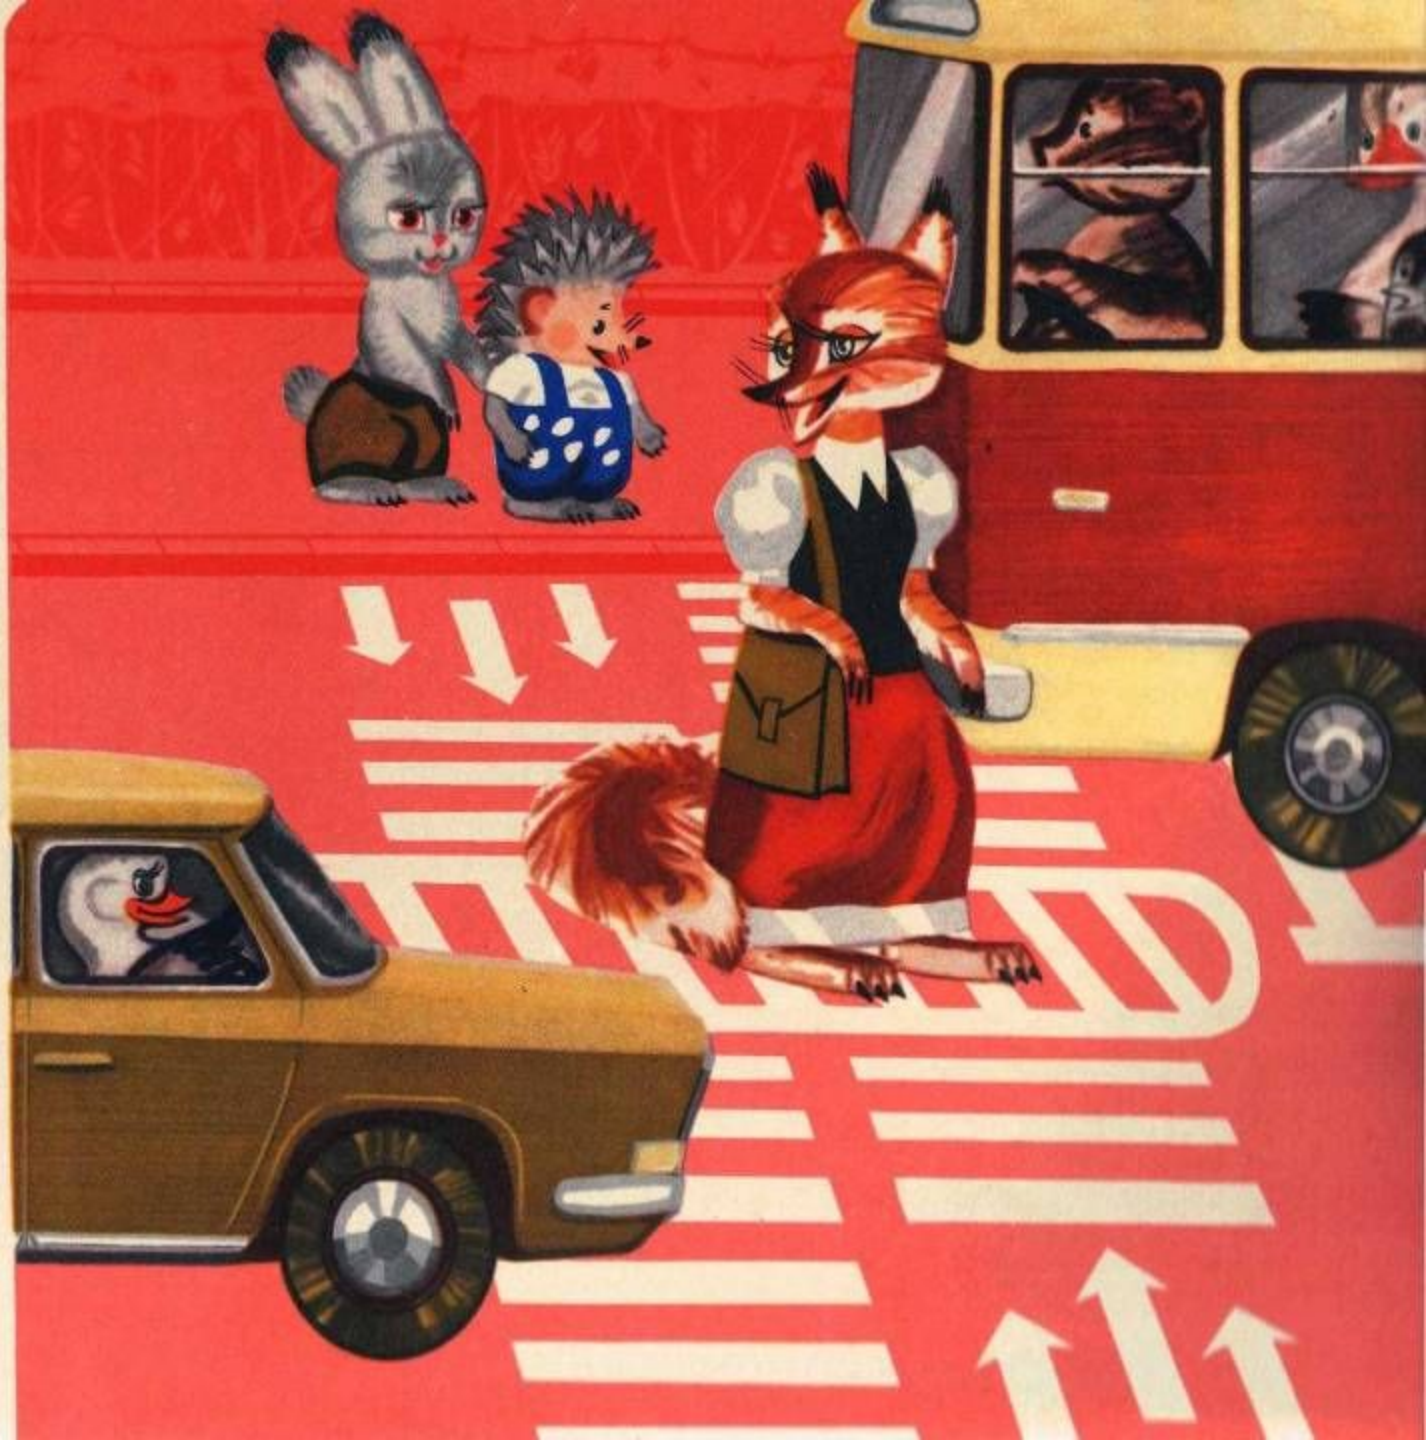

ТОҚТА

ДАЙЫНДАЛ

ЖҮР

A small, stylized signature or mark in red ink, located at the bottom left of the red road area.